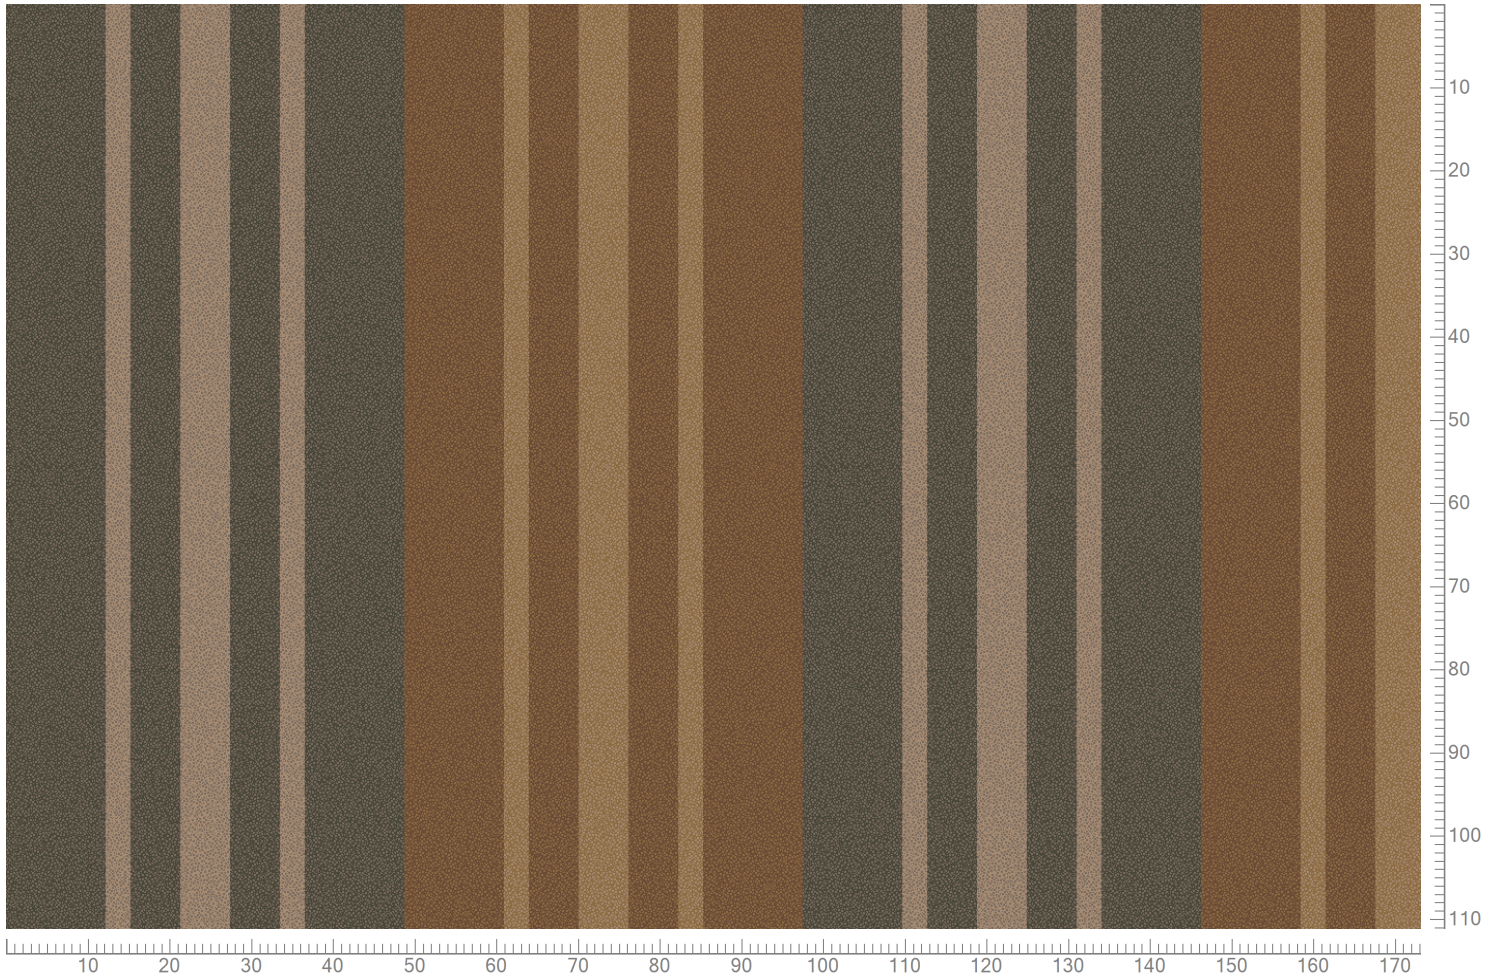

ege	Sku No		Project		Quality	DB	Country
	5575318		pannels beige			DB10-5505	DK
	Design	Version			Repeat type	Width	Length
	EF82191	3			2-ROOMREPEAT	97.5	97.5
	Design ref.	Colors					
	GRAPHIC	5575					
						Base no.	Mod. inst.
						0	
LYKKE			overlock yarn : UU0620730				
Design created by: hlj Date: 25-NOV-2019							
Sku MODIFIED by: hlj Date: 7-FEB-2020							

Repeat: X=97.5cm Y=97.5cm (Size Shown: X=173.23cm Y=111.25cm)

Page 1 / 1 EF82191-3 5575				K28328	K28329	K28378	K28374	K28366	K28364	K28380	K28379	K27886	K28360	K28367	K28368	
				5575-BC1	5575-BC2	5575-BC3	5575-BC4	5575-BC5	5575-BC6	5575-BC7	5575-BC8	5575-BC9	5575-BC10	5575-BC11	5575-BC12	
				1	2	3	4	5	6	7	8	9	10	11	12	
Color Categorization				0	0	0	0	0	0	0	0	0	0	0	0	0
Wet Factor: 112.3%					12.5%	26.1%	9.7%	9.7%		9.7%	18.2%	26.3%				
1		8.10%						40		40	40					
2		4.40%				100										
4		8.13%						40		40	40					
5		4.37%				100										
7		8.10%														
8		4.40%				100										
10		8.10%						40		40	40					
11		4.40%				100										
13		8.13%					40					73				
14		4.37%				40					40	40				
16		8.09%					40					73				
17		4.41%				40					40	40				
19		8.08%				40					40	40				
20		4.42%				100										
22		8.11%					40					73				
23		4.39%				40					40	40				

Colors are approximation only. Physical sample must be approved for ordering.
Copyright: egetaeppe a/s - Lykke