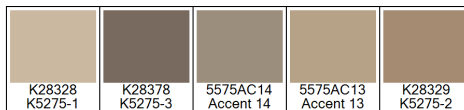

Design: RF5575114  
Version: \*EF80019-15\*

Date: 19-AUG-2019 loso  
Copyright: egetaepper a/s - LOSO  
Approved by:

CULTURES - Goa  
Standard palette 5575

Colors are approximation only. Physical sample must be approved for ordering.  
Copyright: egetaepper a/s - LOSO