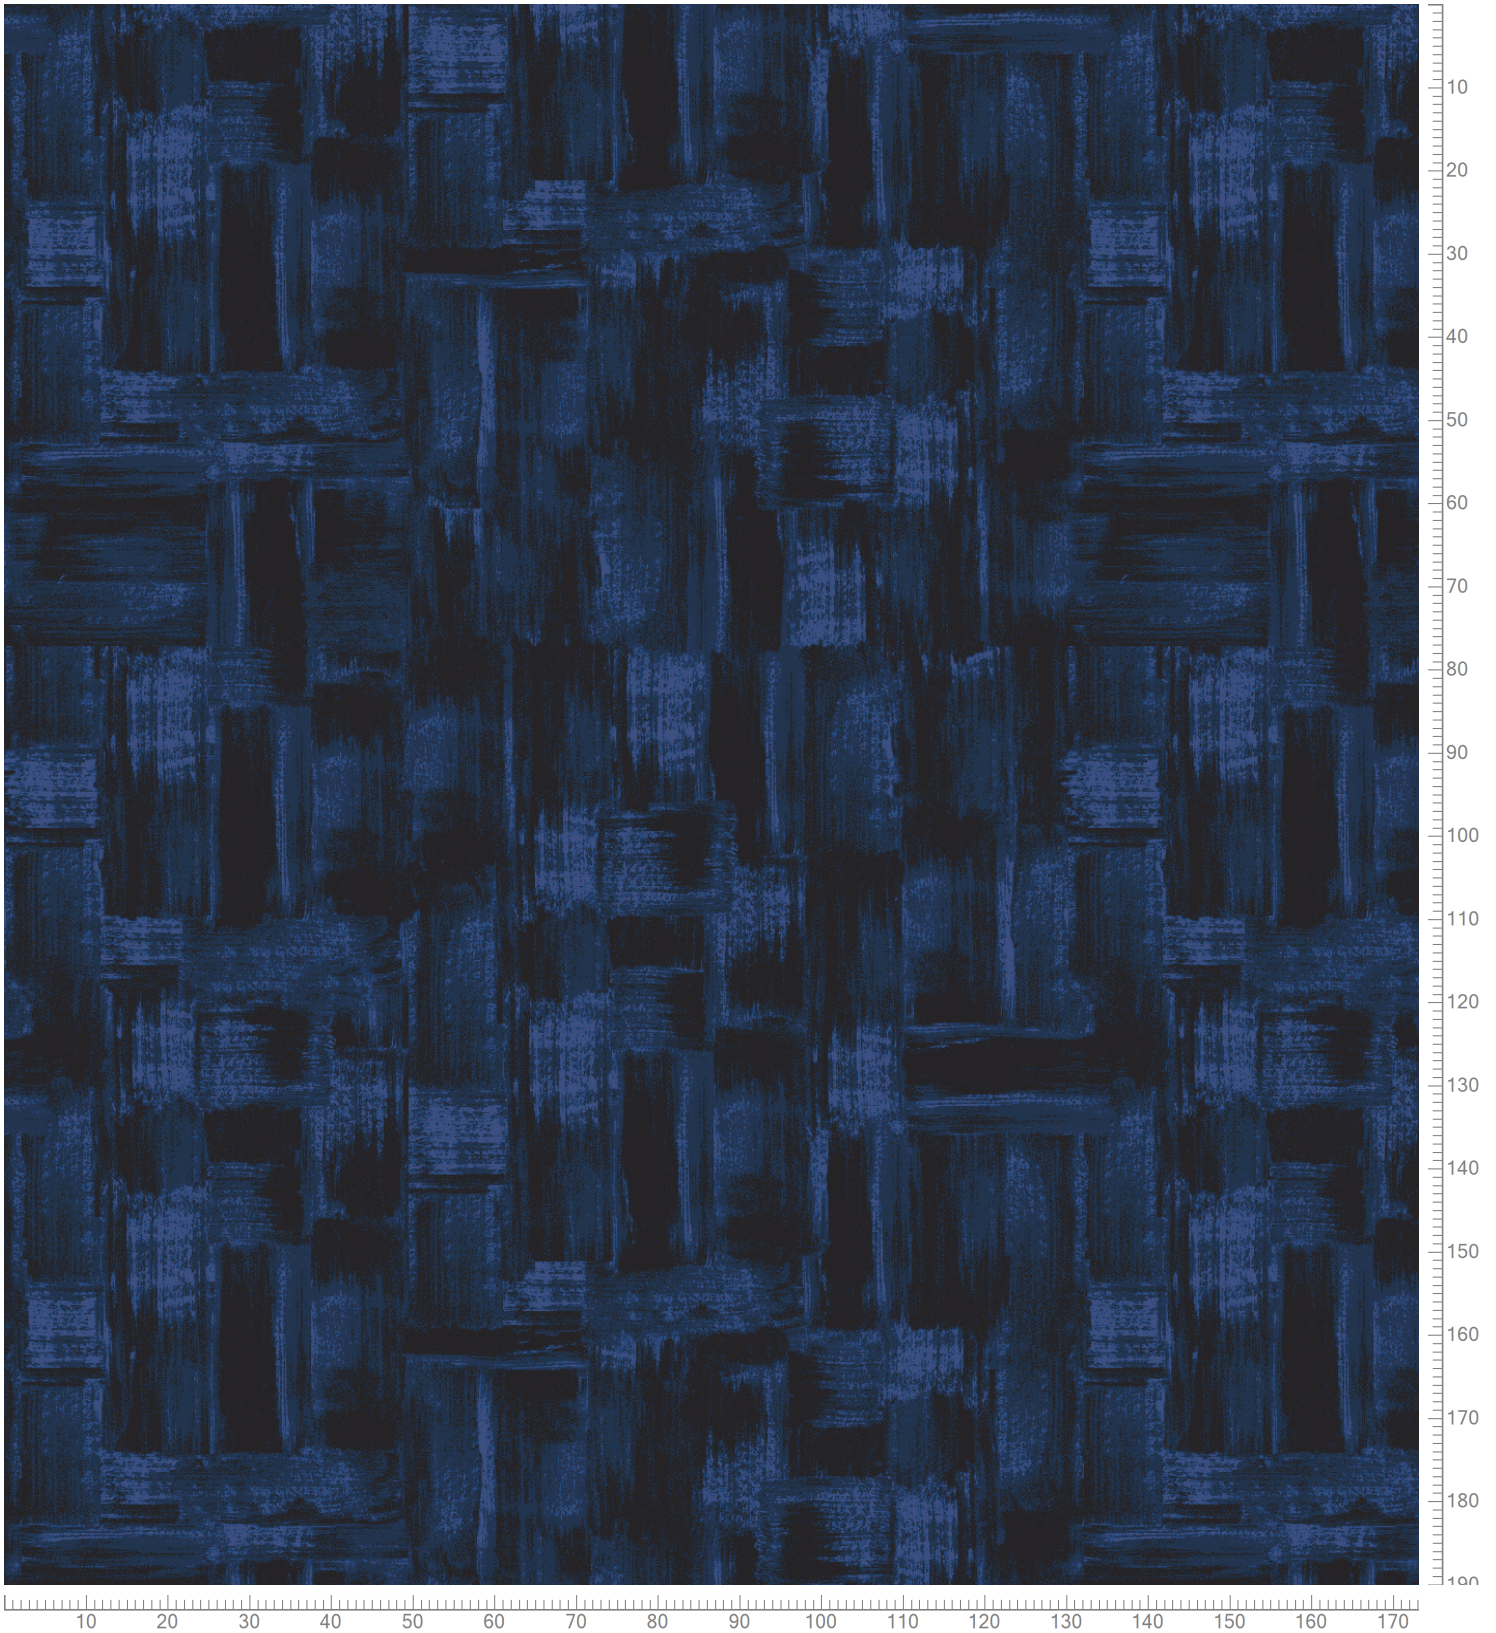

Design: RF5520505
Version: EF81223-12

Date: 14-FEB-2020 hjj
Copyright: egetaeppe a/s - Lykke
Approved by:

ARTS & CRAFTS - Brush Strokes
Standard Palette 5520

Repeat: X=130.0cm Y=130.0cm (Size Shown: X=173.23cm Y=190.12cm)