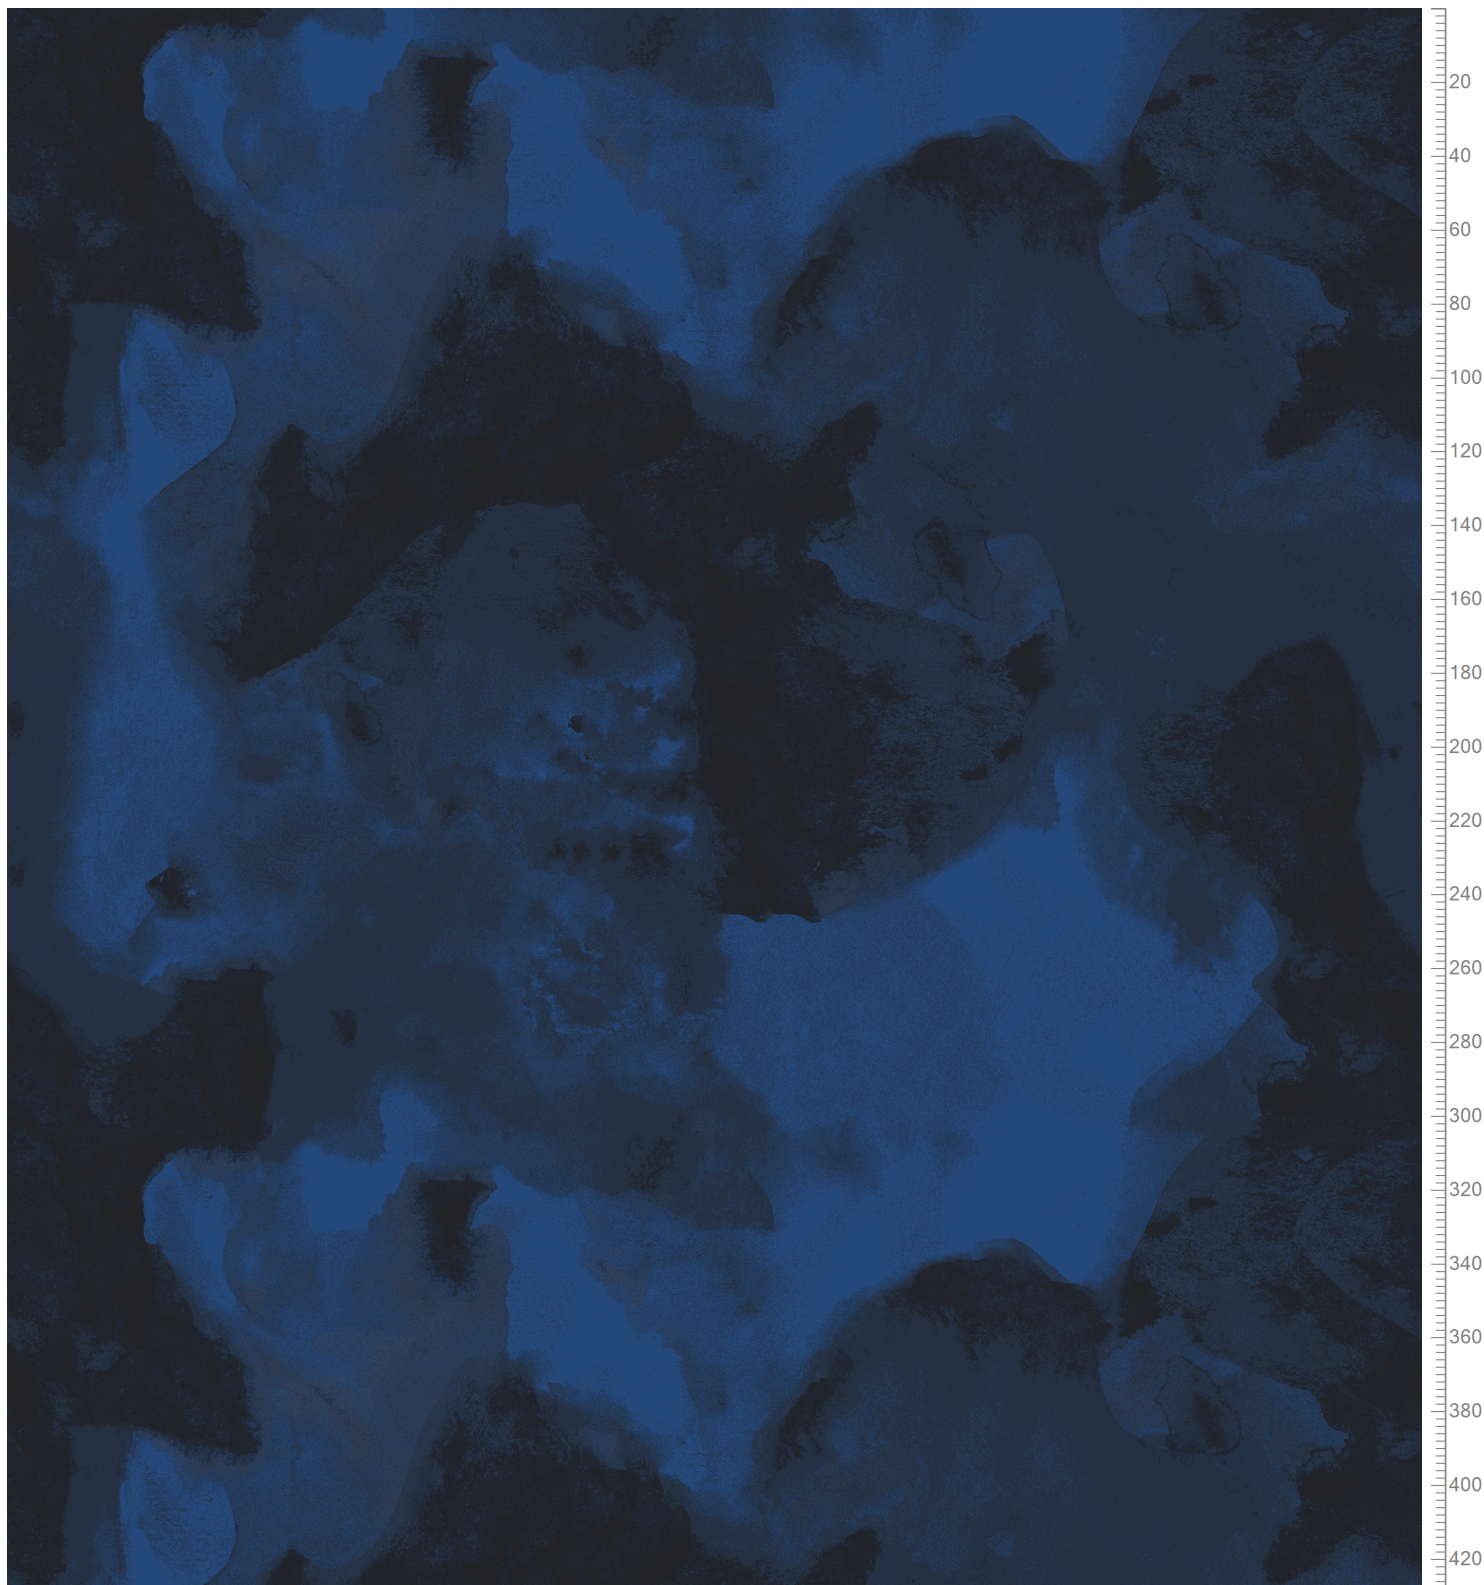

Design: RF5520501
Version: EF81219-12

Date: 14-FEB-2020 hjj
Copyright: egetaepper a/s - Lykke
Approved by:

ARTS & CRAFTS - Watercolour
Standard Palette 5520

Repeat: X=390.1cm Y=304.8cm (Size Shown: X=390.14cm Y=428.24cm)

Colors are approximation only. Physical sample must be approved for ordering.
Copyright: egetaepper a/s - Lykke