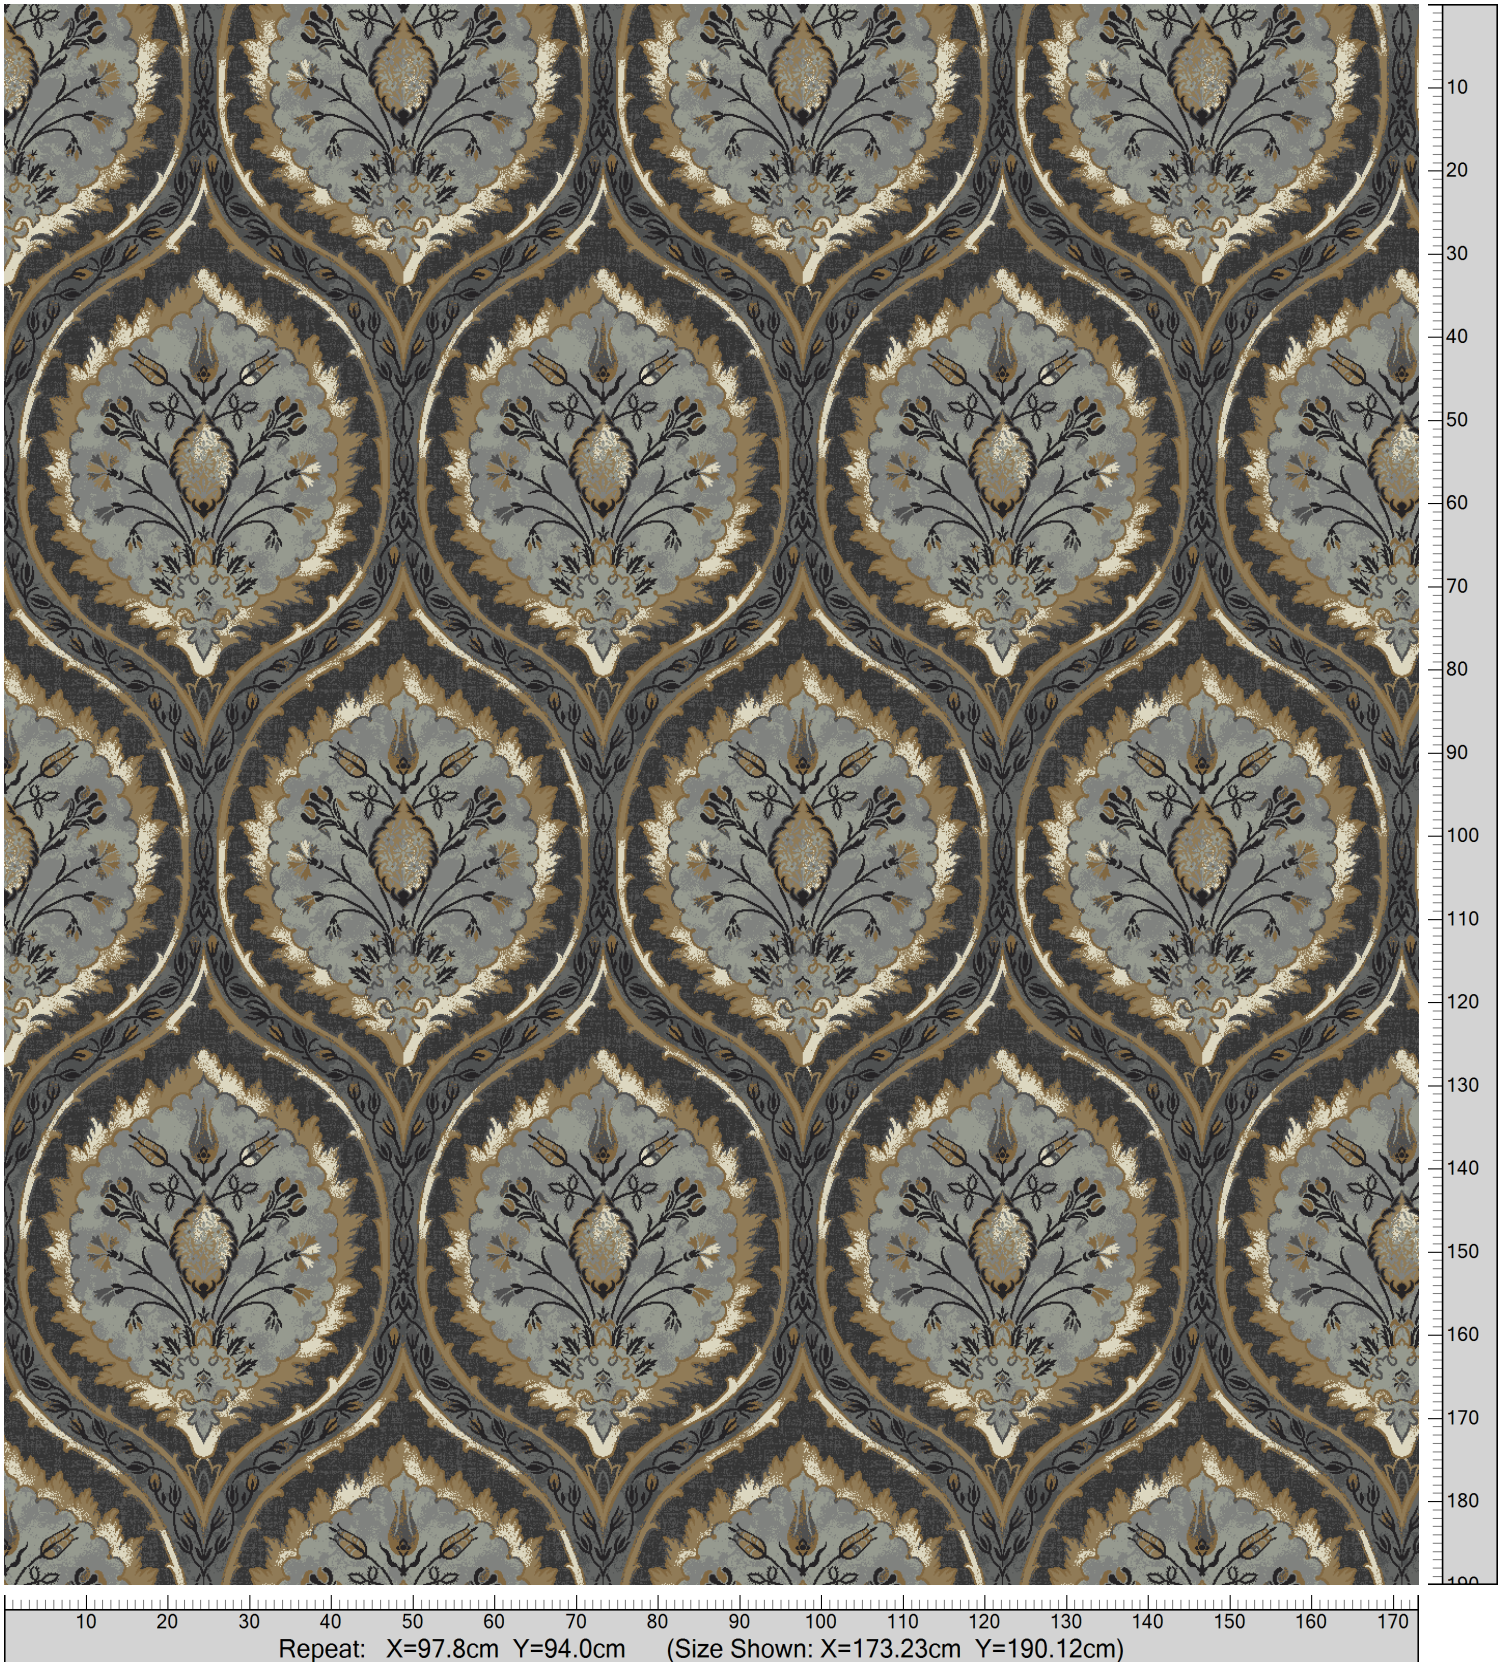

Design: RF5520414
Version: EF80814-6

Date: 15-JAN-2020 pnp
Copyright: egetaepper a/s - pia
Approved by:

CLASSIC - Tulip Lattice
Standard Palette 5520

Repeat: X=97.8cm Y=94.0cm (Size Shown: X=173.23cm Y=190.12cm)

K20049 5520-BC9	5520AC17 Accent 17	5520AC23 Accent 23	K20012 Black	A20041 5520-BC1	5520AC16 Accent 16	5520AC15 Accent 15	5520AC20 Accent 20	5520AC13 Accent 13	K20048 5520-BC8

Colors are approximation only. Physical sample must be approved for ordering.
Copyright: egetaepper a/s - pia