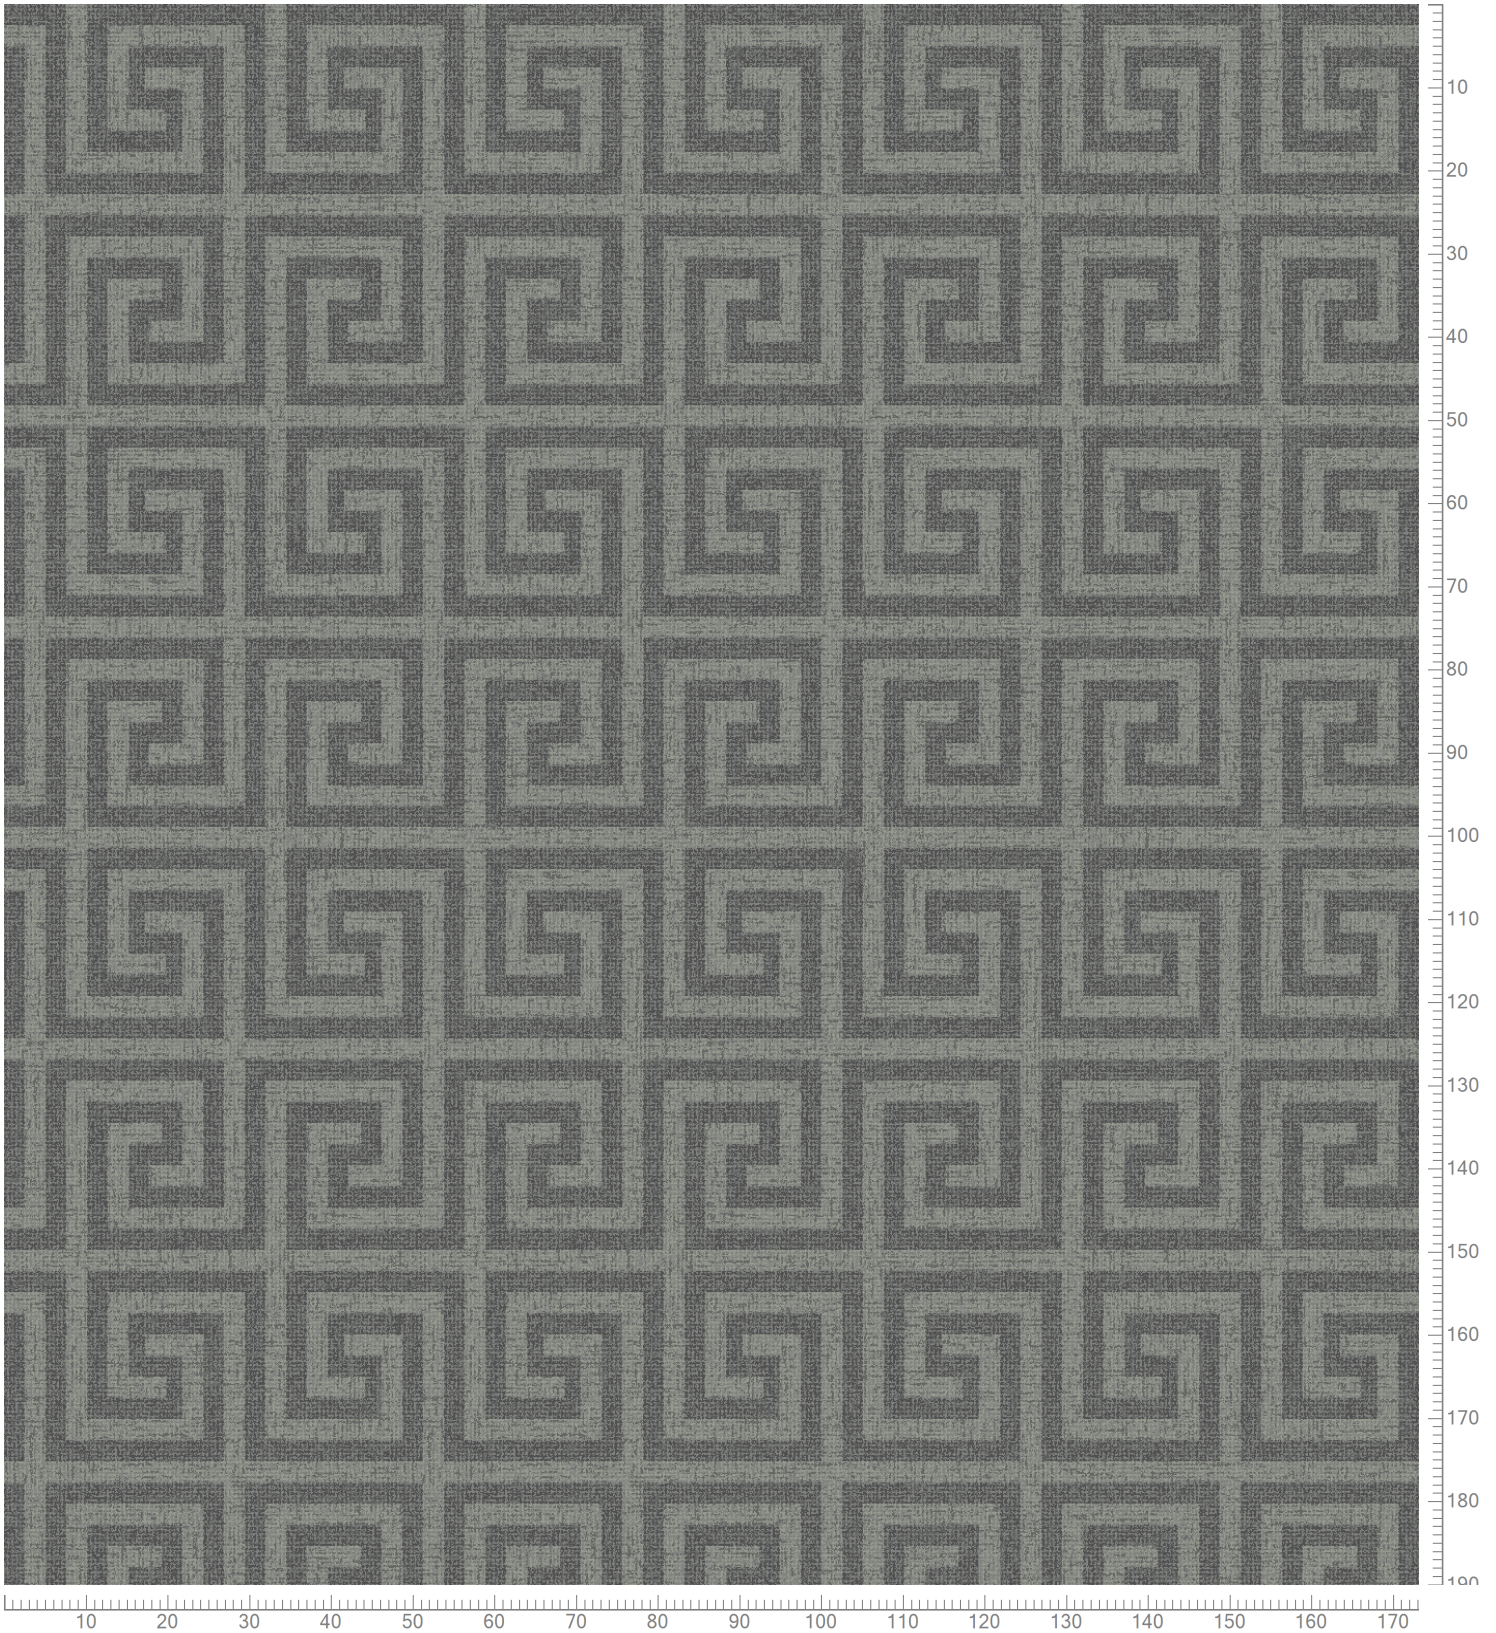

Design: RF5520316  
Version: EF82041-6

Date: 21-JAN-2021 hj  
Copyright: egecarpets a/s - LYKKE  
Approved by:

GRAPHIC - Maze  
Standard Palette 5520

Repeat: X=390.1cm Y=406.4cm (Size Shown: X=173.23cm Y=190.12cm)