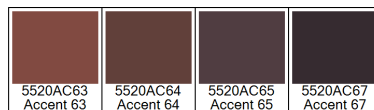

Design: RF5520113
Version: EF80046-5

Date: 19-AUG-2019 loso
Copyright: egetaepper a/s - LOSO
Approved by:

CULTURES - Arabia
Standard palette 5520

Colors are approximation only. Physical sample must be approved for ordering.
Copyright: egetaepper a/s - LOSO