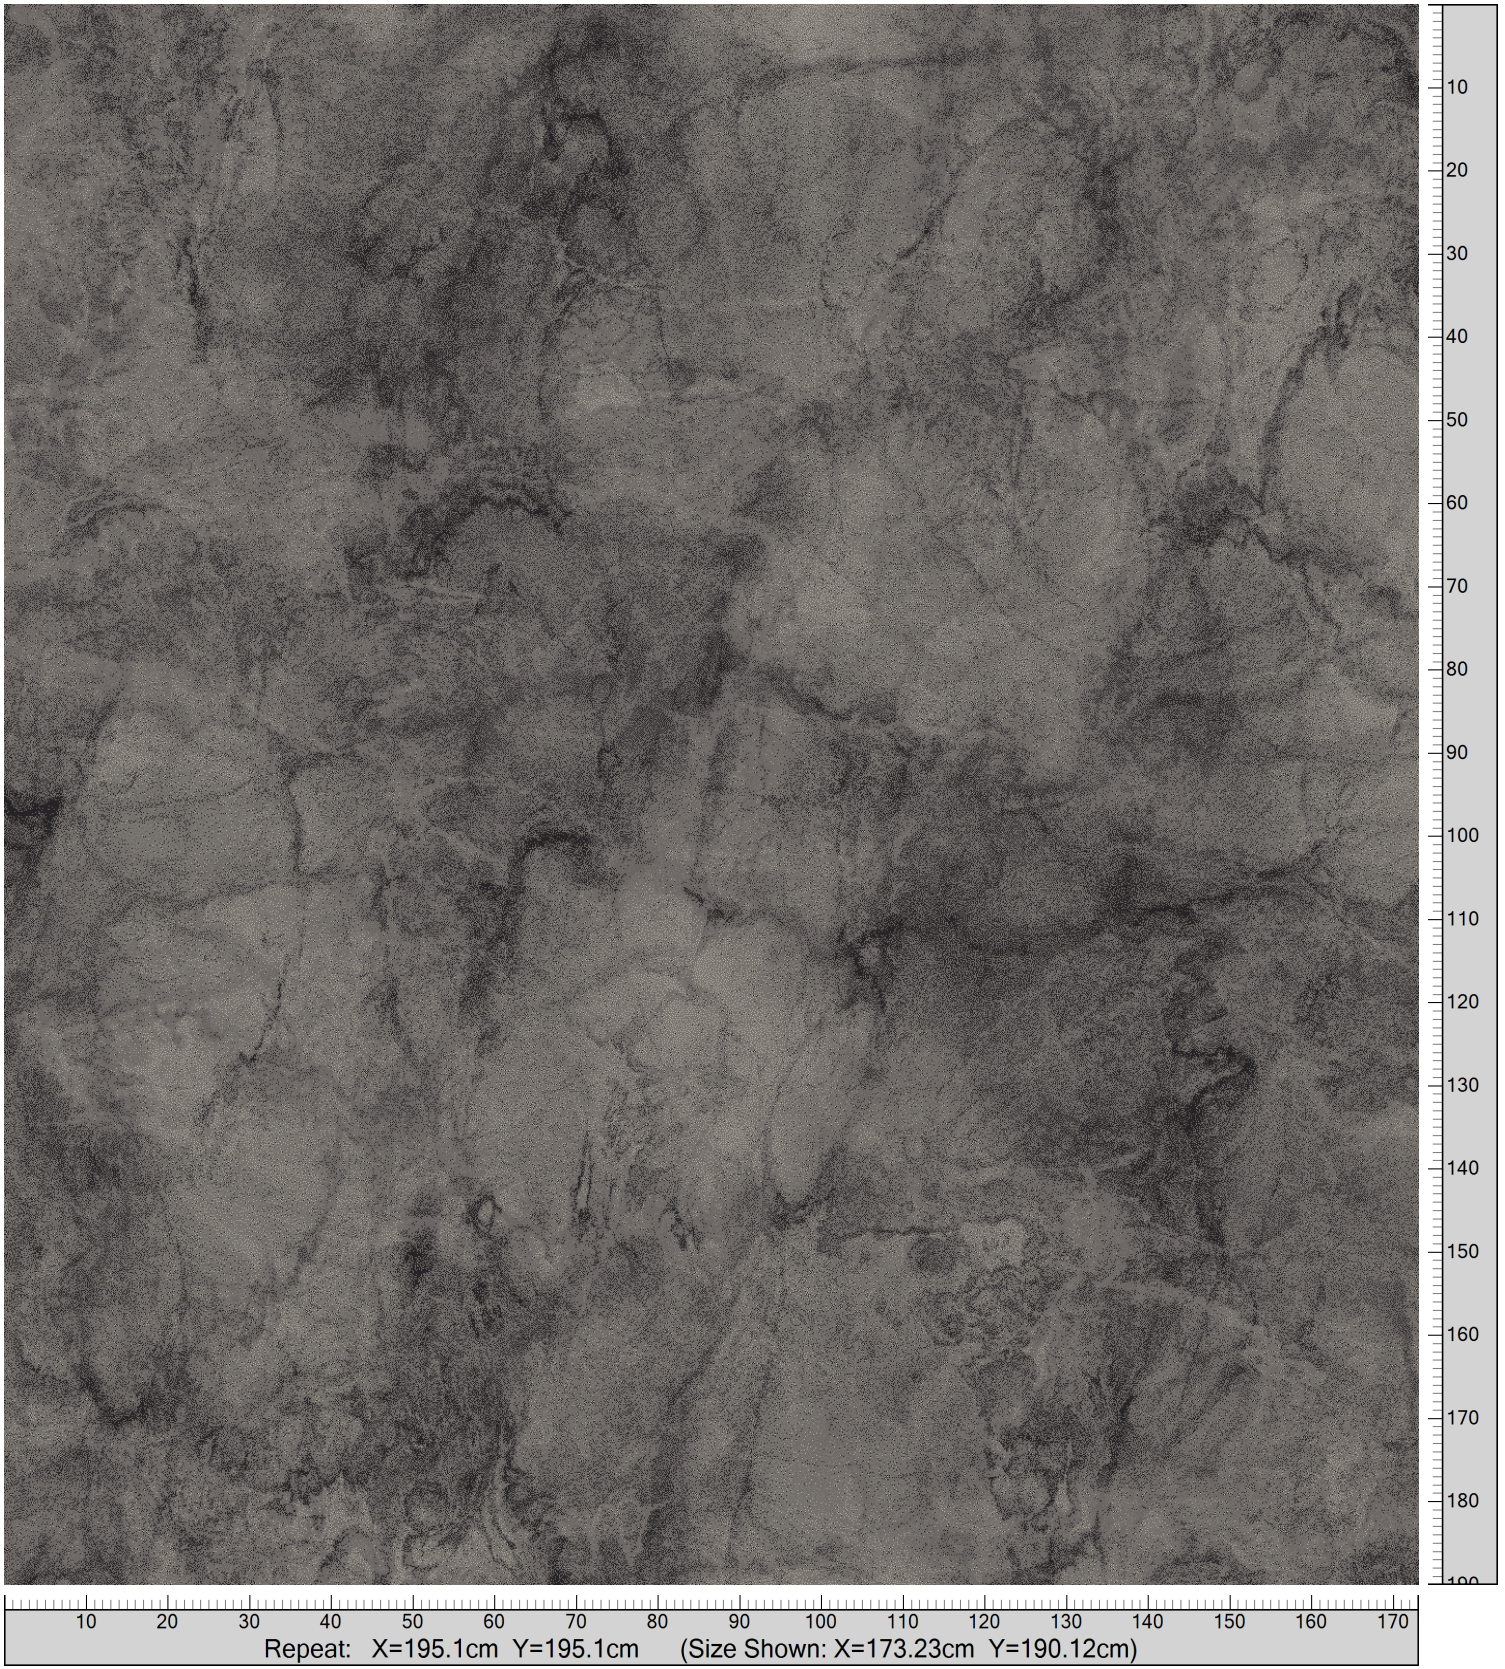

Design: RF5500838  
Version: EF81774-2

Date: 4-JUN-2019 pnp  
Copyright: egetaepper a/s - pia  
Approved by:

NATURE - Marble Texture  
Standard Palette 5500

Colors are approximation only. Physical sample must be approved for ordering.  
Copyright: egetaepper a/s - pia