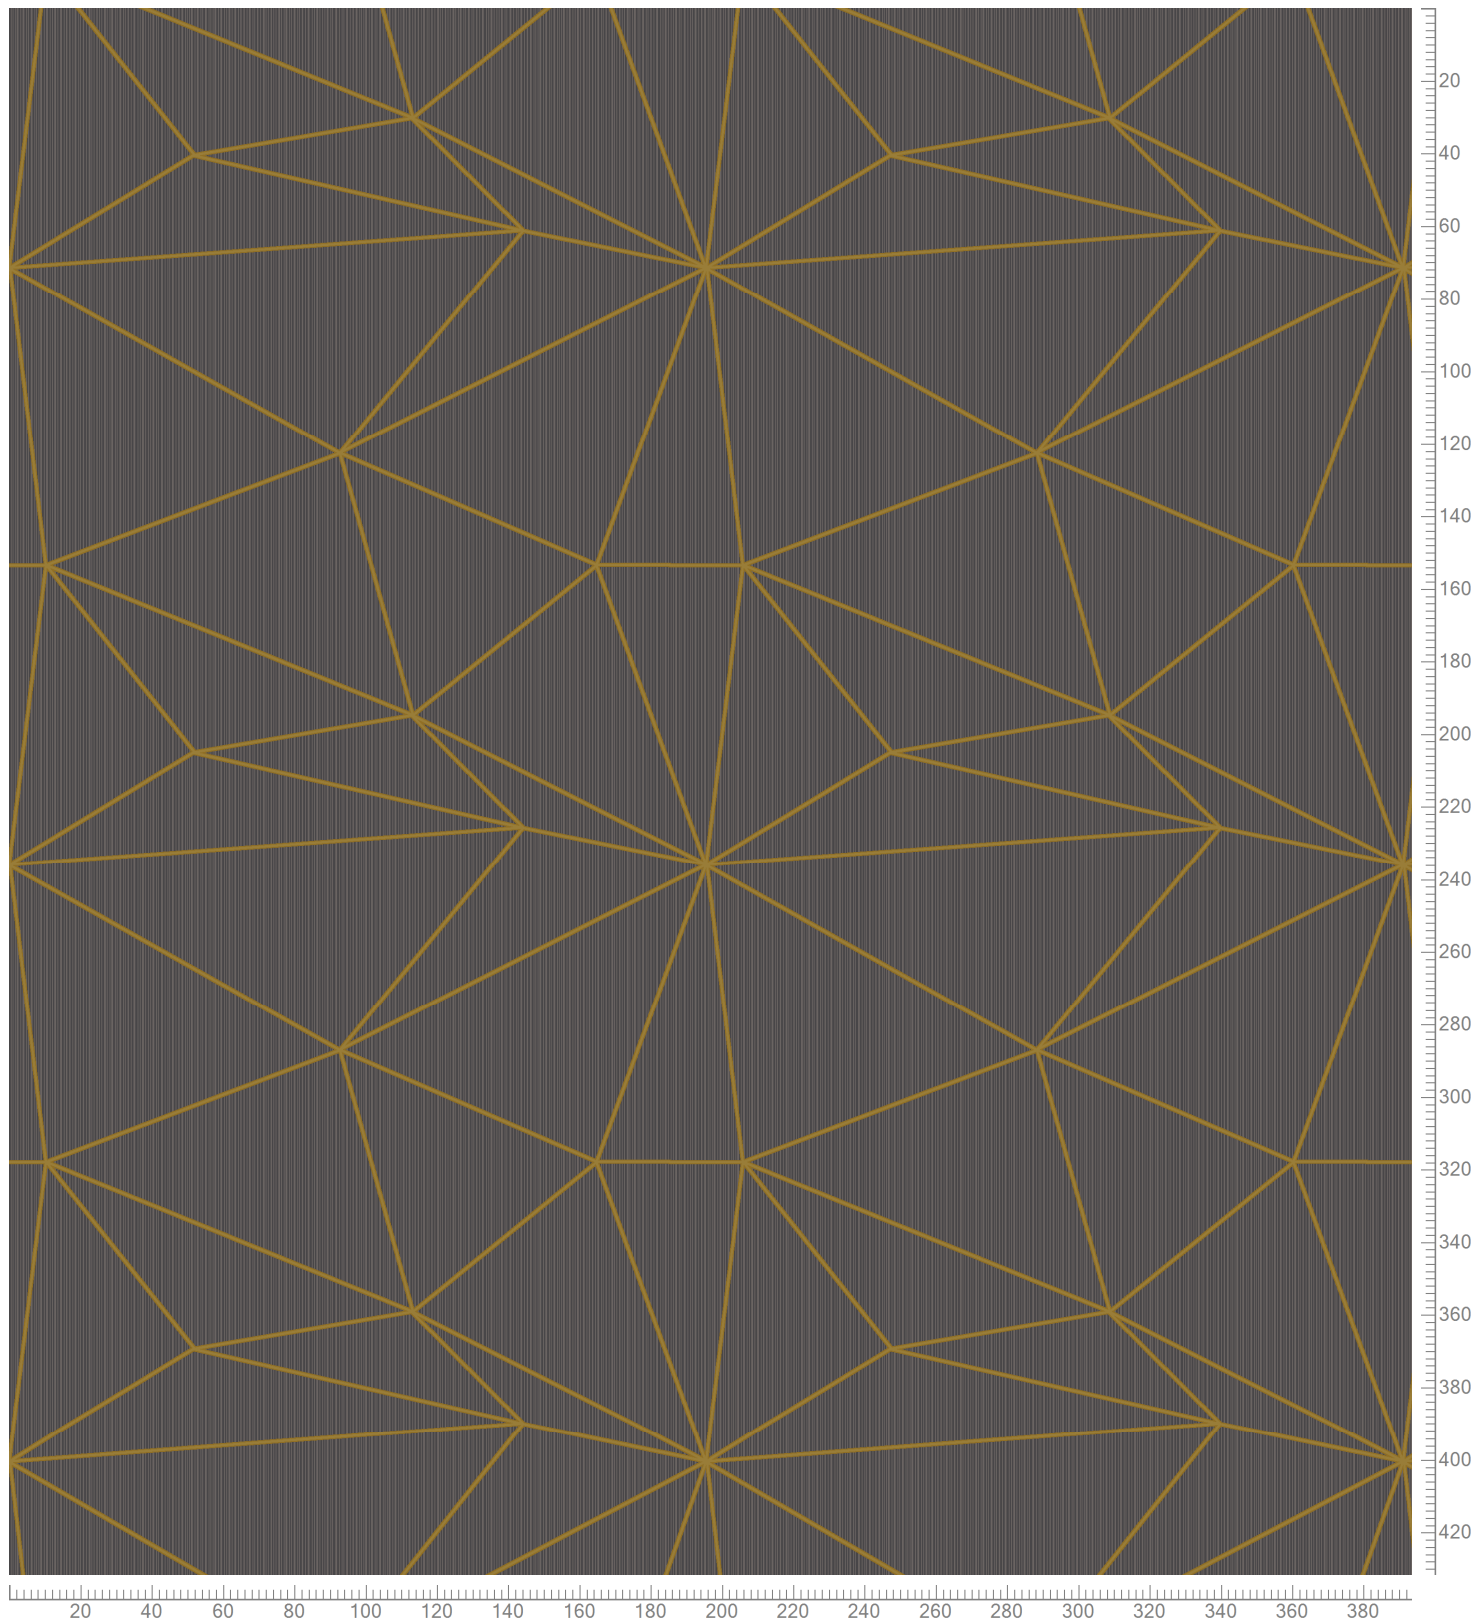

Design: RF5500782  
Version: EF82121-4

Date: 28-JAN-2021 hjj  
Copyright: egecarpets a/s - LYKKE  
Approved by:

GRAPHIC - Orbit  
Standard Palette 5500

Repeat: X=195.6cm Y=165.0cm