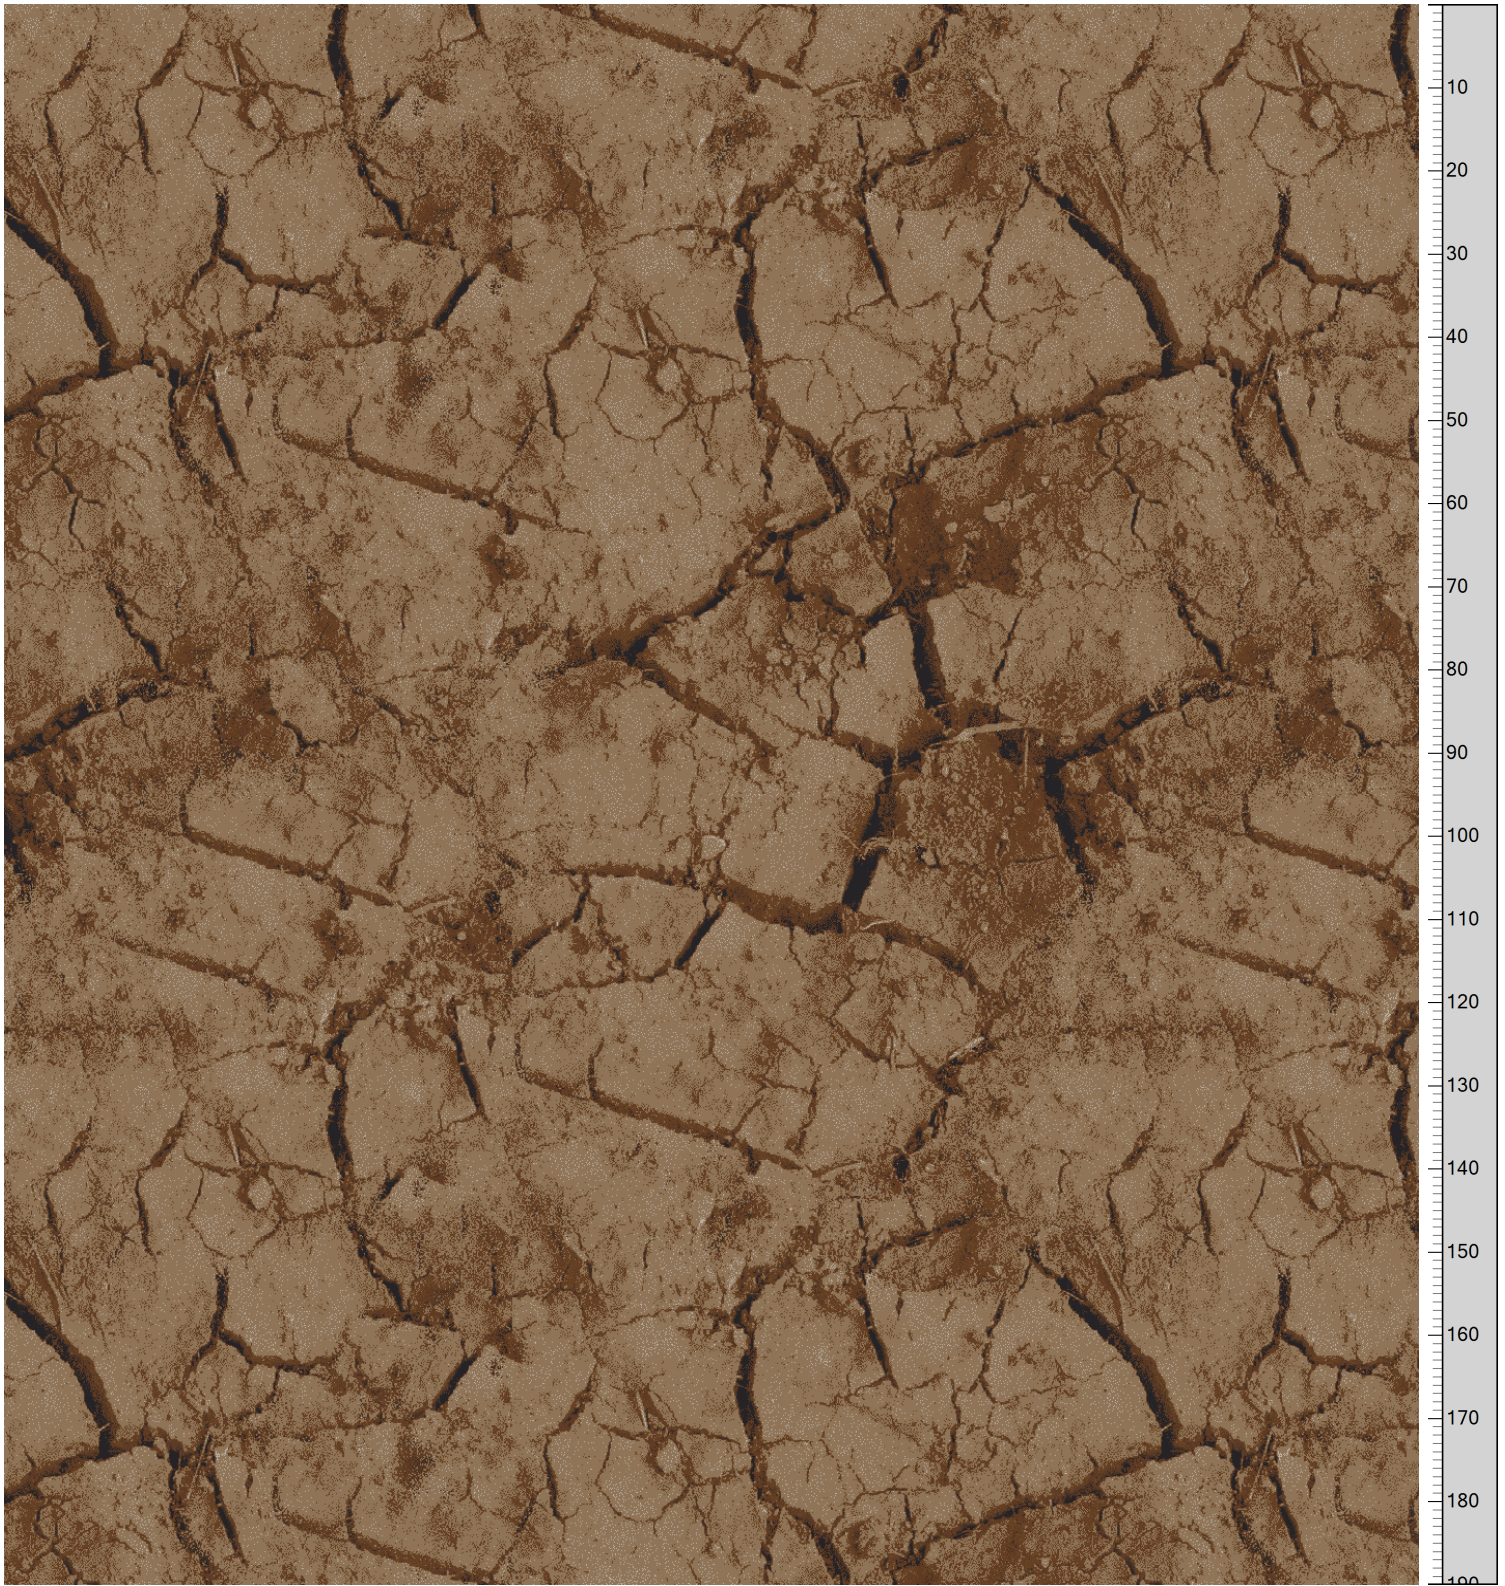

NATURE - Mudcrack
Standard Palette 5500

Repeat: X=130.0cm Y=130.0cm (Size Shown: X=173.23cm Y=190.12cm)

K40504 5500-BC4	5500AC18 Accent 18	K40512 5500-BC12	5500AC35 Accent 35	5500AC36 Accent 36	K40511 5500-BC11	5500AC37 Accent 37	K40502 5500-BC2

Colors are approximation only. Physical sample must be approved for ordering.
Copyright: egetaepper a/s - pia