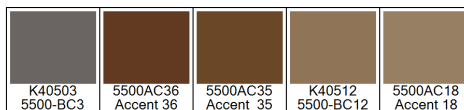

Design: RF5500615  
Version: \*EF81708-2\*

Date: 21-MAR-2019 pnp  
Copyright: egetaepper a/s - pia  
Approved by:

NATURE - Amazone  
Standard Palette 5500

Colors are approximation only. Physical sample must be approved for ordering.  
Copyright: egetaepper a/s - pia