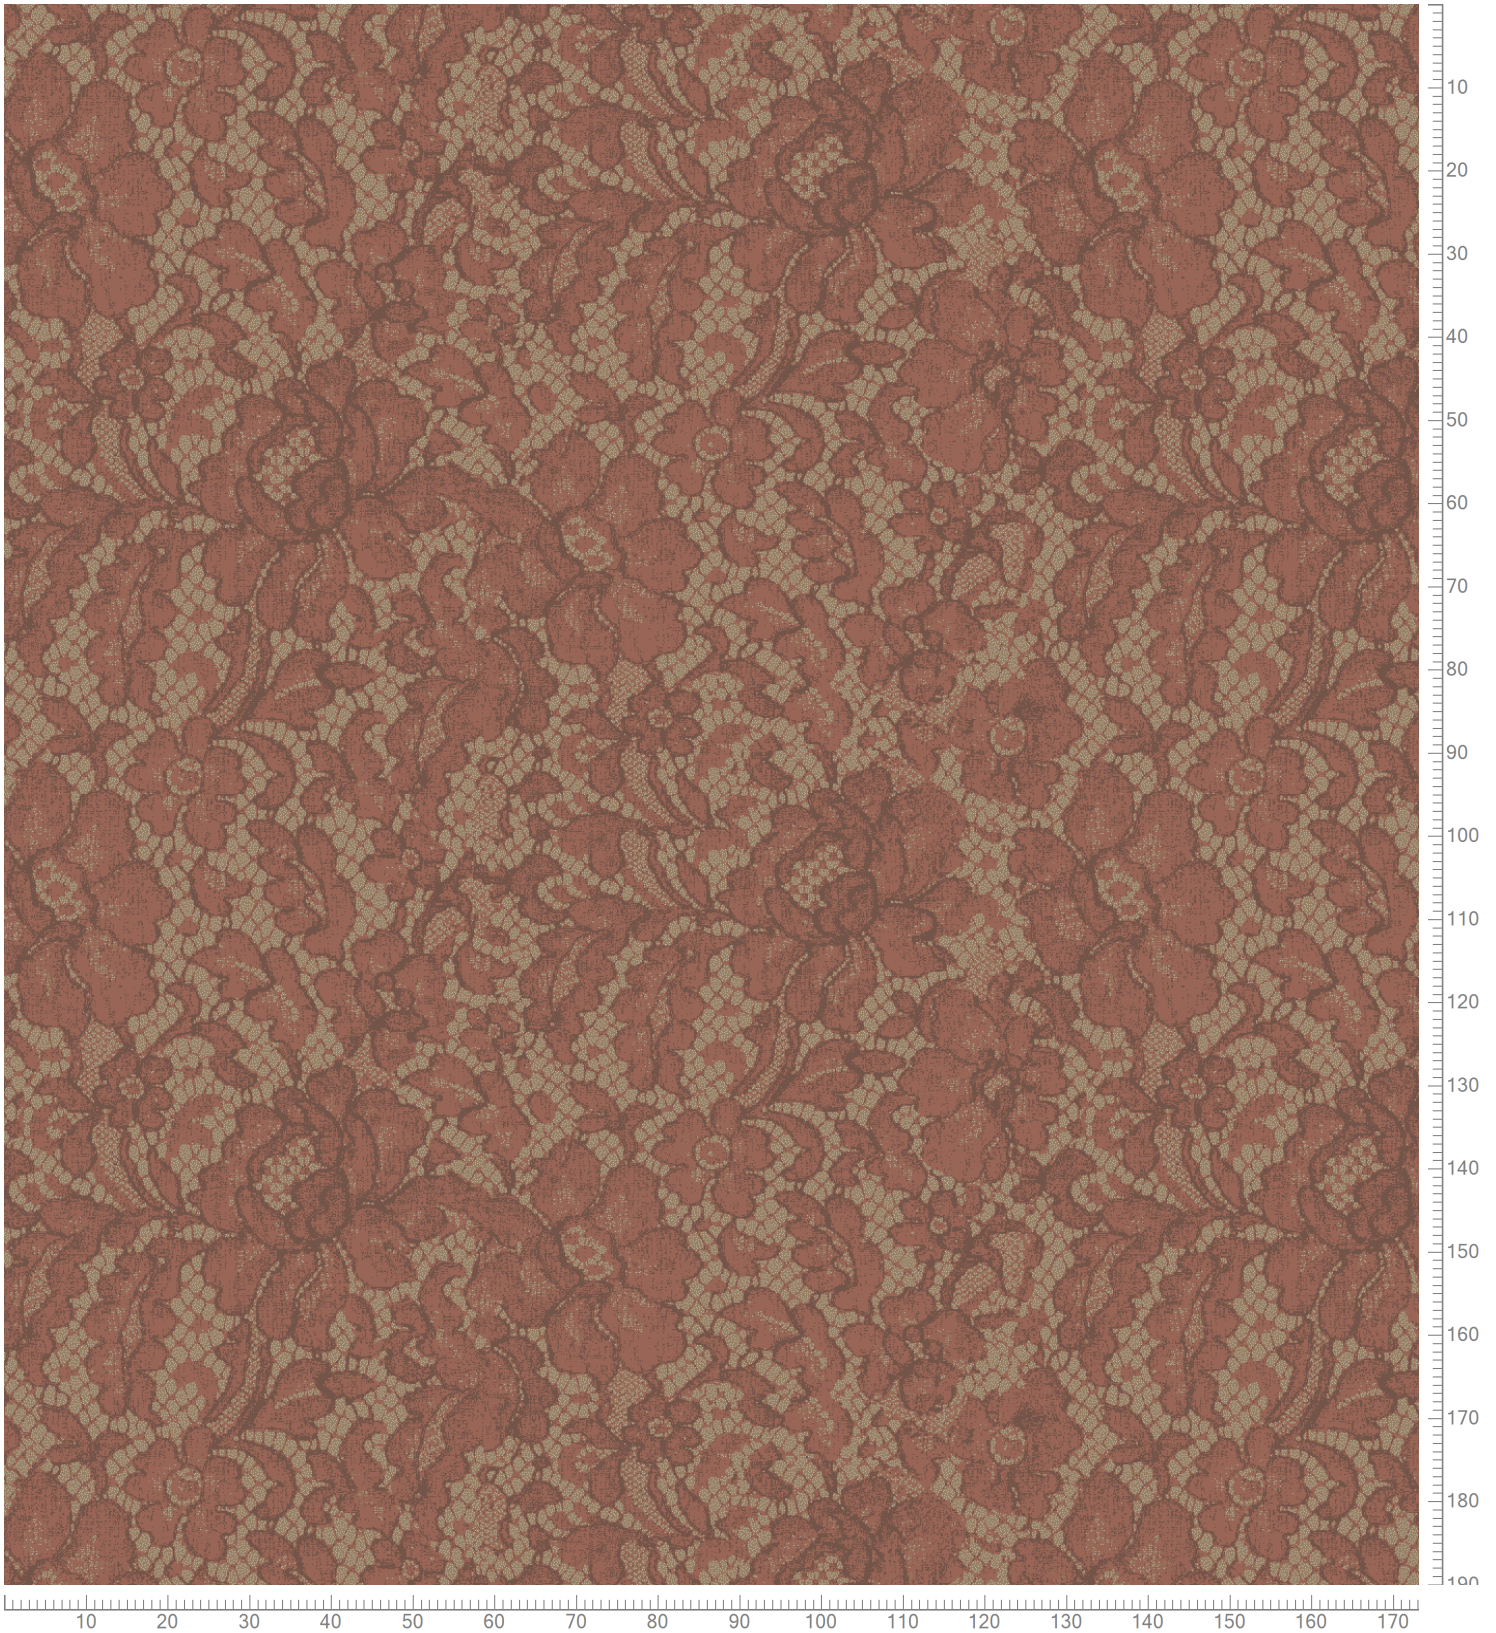

Design: RF5500541
Version: EF81241-2

Date: 18-FEB-2020 hjj
Copyright: egetaepper a/s - Lykke
Approved by:

ARTS & CRAFTS - Silk Lace
Standard Palette 5500

Repeat: X=130.0cm Y=85.3cm (Size Shown: X=173.23cm Y=190.12cm)

Colors are approximation only. Physical sample must be approved for ordering.
Copyright: egetaepper a/s - Lykke