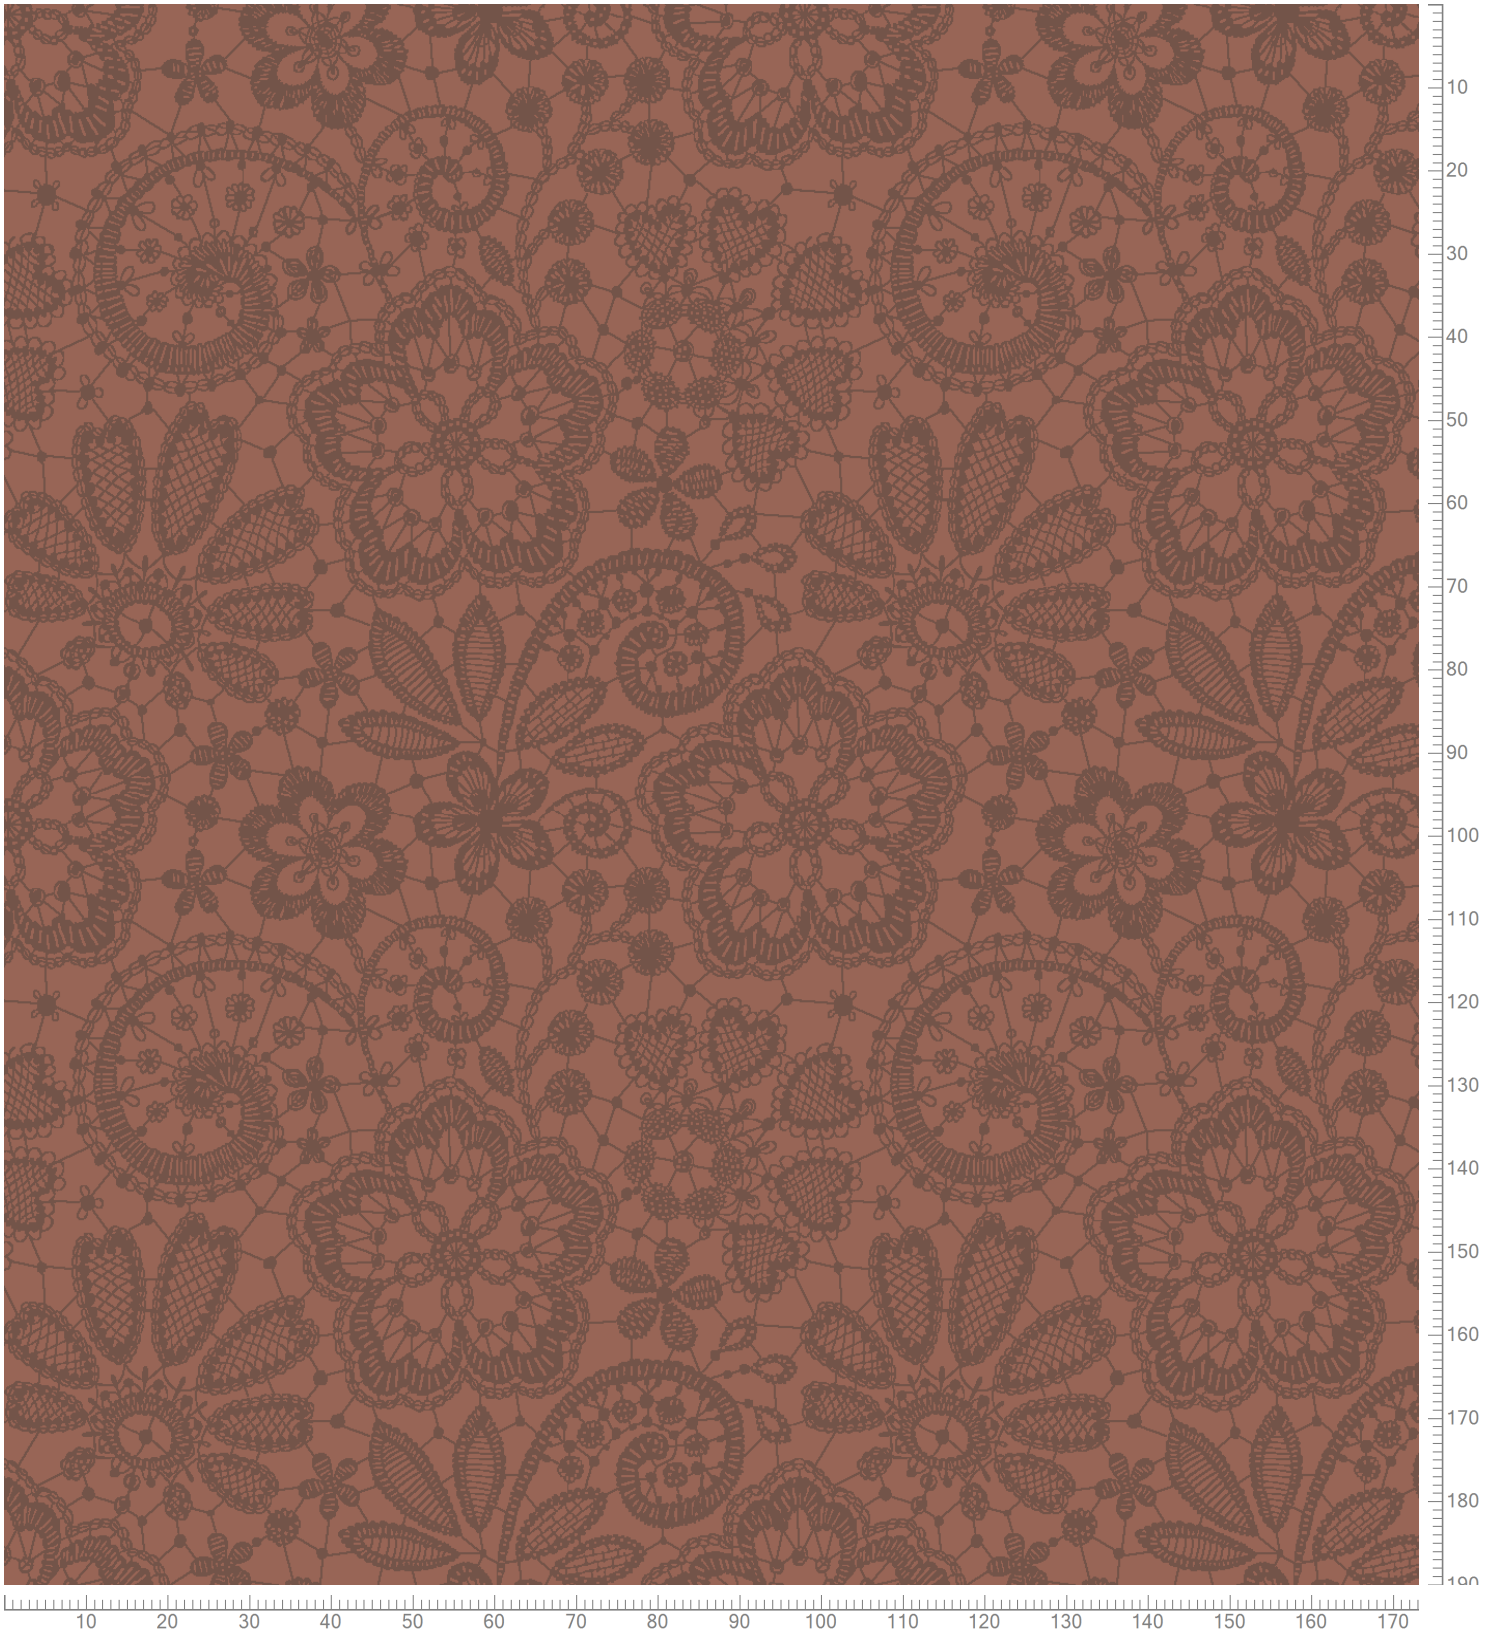

Design: RF5500538  
Version: EF81235-3

Date: 18-FEB-2020 hjj  
Copyright: egetaepper a/s - Lykke  
Approved by:

ARTS & CRAFTS - Brodeuse  
Standard Palette 5500

Repeat: X=97.5cm Y=97.5cm (Size Shown: X=173.23cm Y=190.12cm)