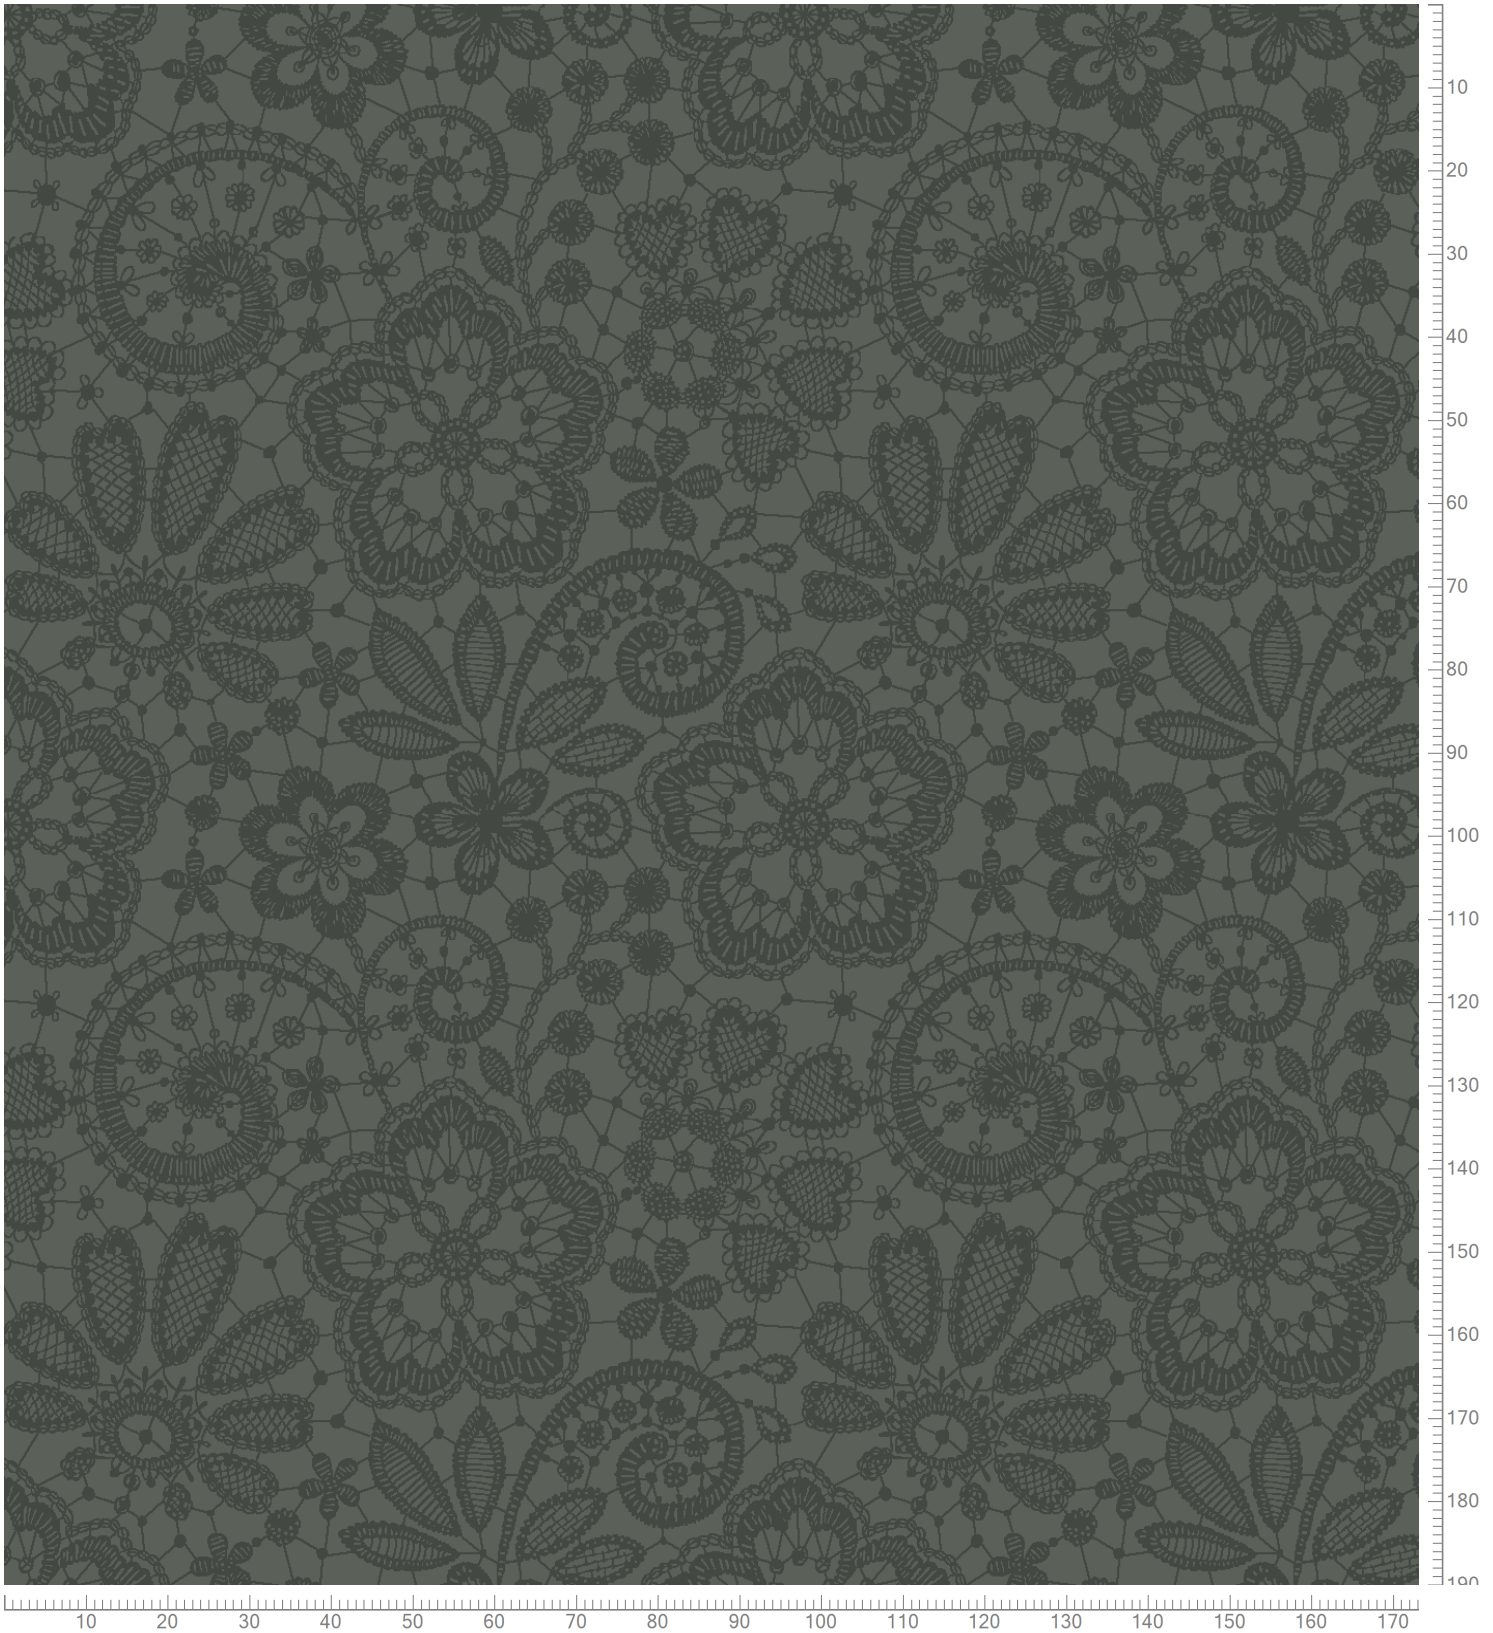

Design: RF5500534
Version: EF81235-2

Date: 18-FEB-2020 hjj
Copyright: egetaeppe a/s - Lykke
Approved by:

ARTS & CRAFTS - Brodeuse
Standard Palette 5500

Repeat: X=97.5cm Y=97.5cm (Size Shown: X=173.23cm Y=190.12cm)