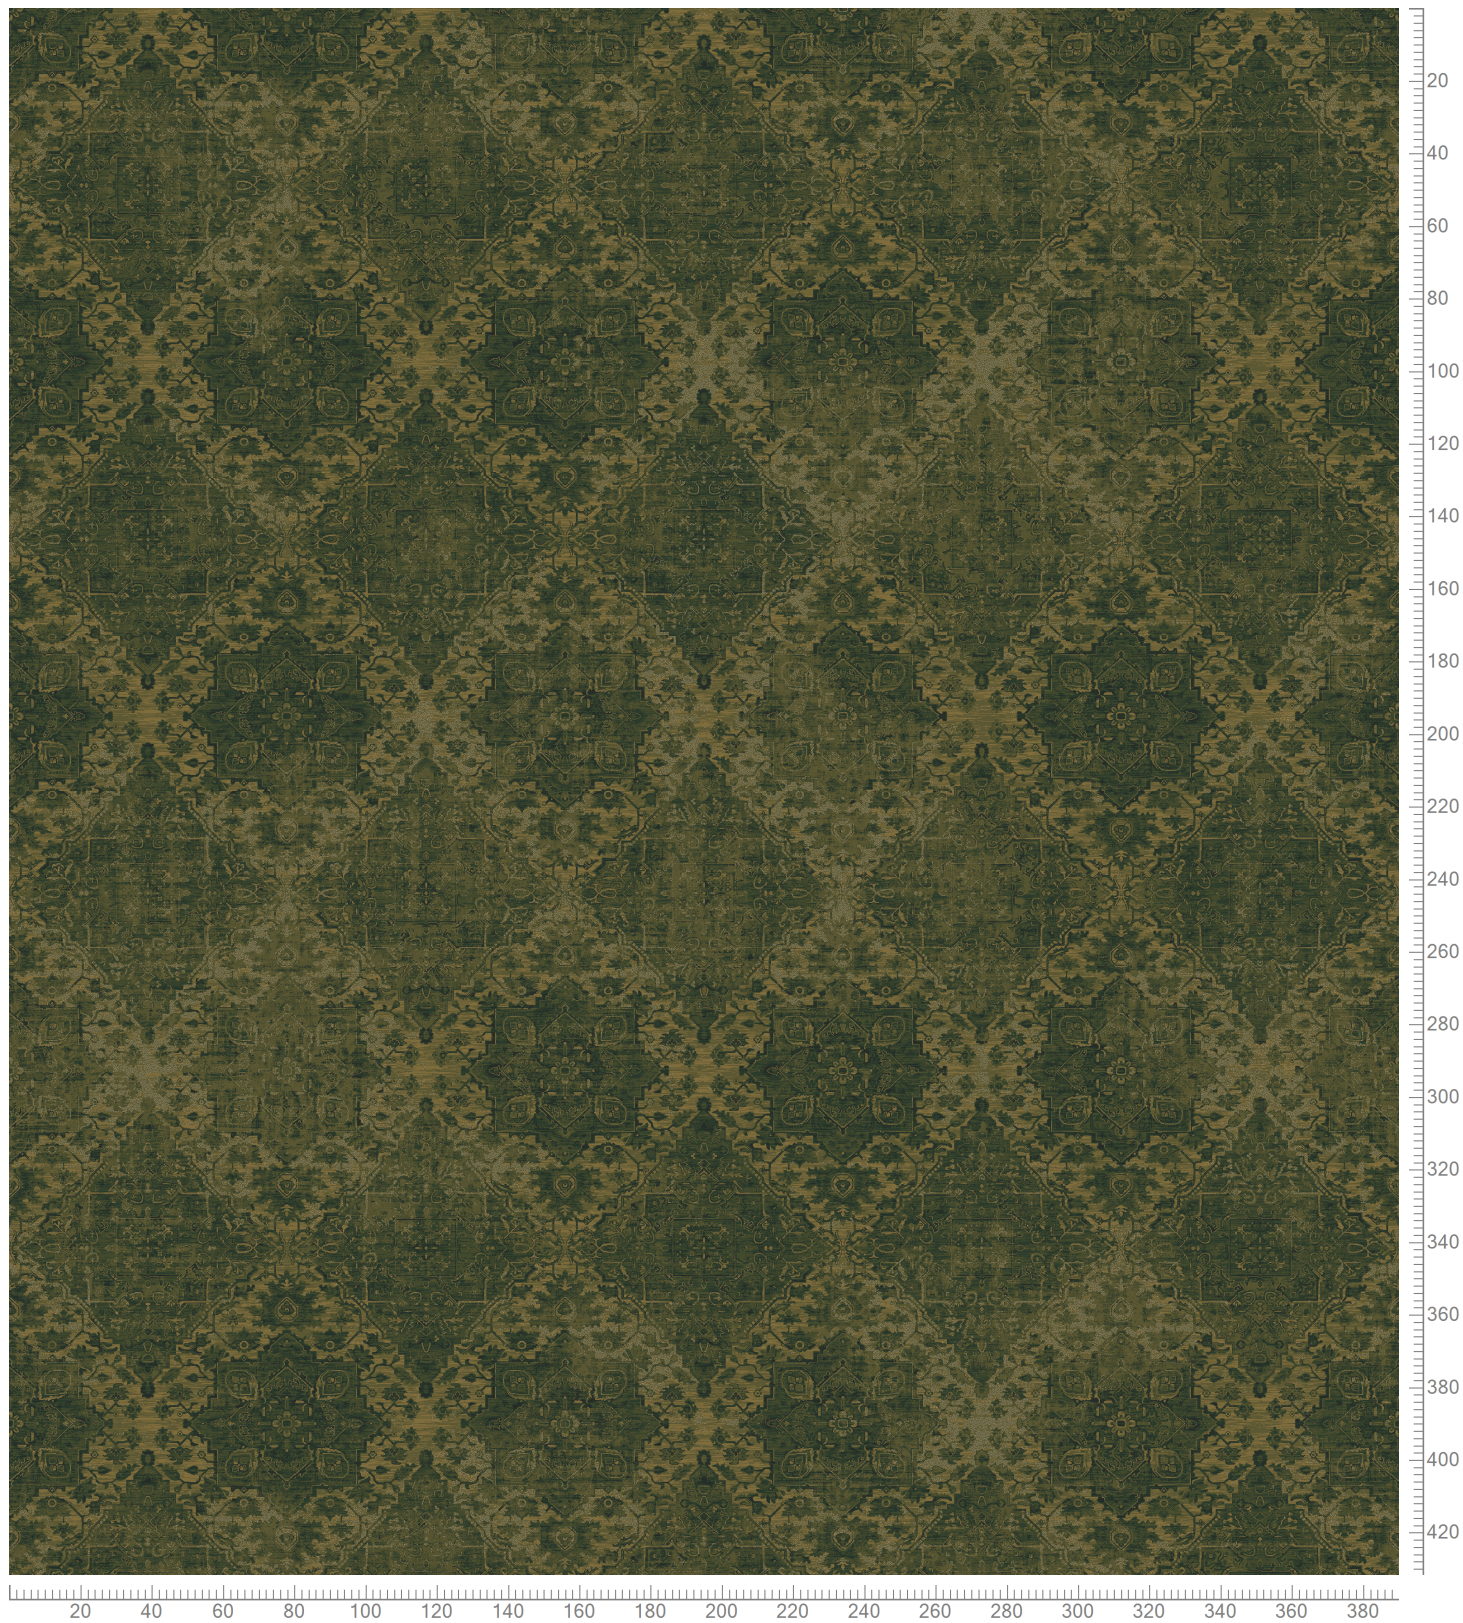

Design: RF5500518
Version: EF81212-3

Date: 13-FEB-2020 hjj
Copyright: egetaepper a/s - Lykke
Approved by:

ARTS & CRAFTS - Antique
Standard Palette 5500

Repeat: X=390.1cm Y=390.1cm