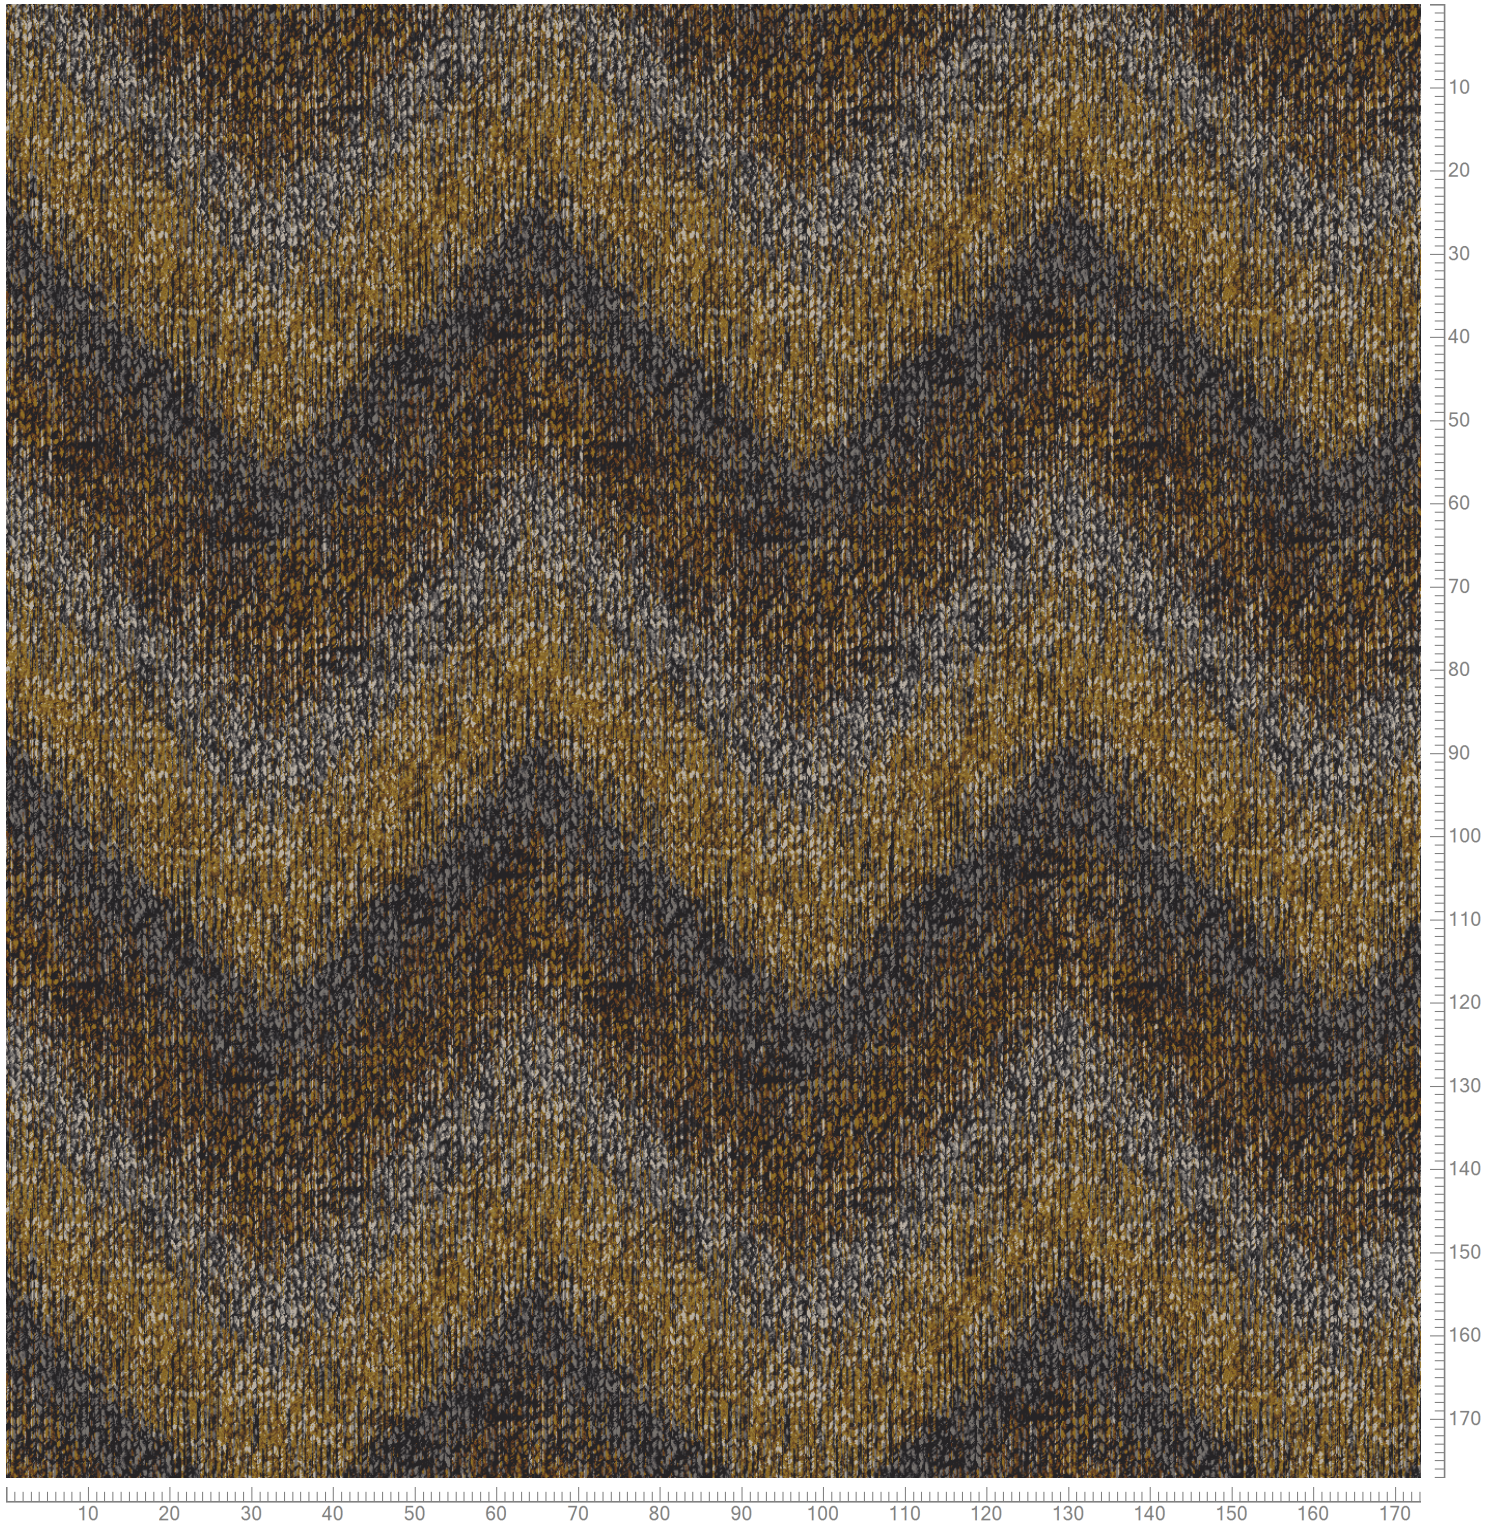

ARTS & CRAFTS - Zigzag Knit
Standard Palette 5500

Repeat: X=195.1cm Y=195.1cm (Size Shown: X=173.23cm Y=177.17cm)

@-0	A-1	B-2	C-3	D-4	E-5	F-6	G-7	H-8	I-9	J-10	K-11	L-12	M-13	N-14	O-15
0-0-0	K40504 5500-BC4	5500AC13 Accent 13	K40503 5500-BC3	5500AC15 Accent 15	5500AC17 Accent 17	K40502 5500-BC2	0-0-0	K40504 5500-BC4	5500AC33 Accent 33	5500AC34 Accent 34	K40501 5500-BC1	5500AC35 Accent 35	5500AC37 Accent 37	0-0-0	0-0-0
16	17	18	19	20	21	22	23	24	25	26	27	28	29		
5500AC14 Accent 14	K40503 5500-BC3	5500AC15 Accent 15	5500AC17 Accent 17	K40502 5500-BC2	K40502 5500-BC2	0-0-0	0-0-0	K40501 5500-BC1	5500AC35 Accent 35	5500AC36 Accent 36	5500AC37 Accent 37	K40502 5500-BC2	K40502 5500-BC2		

Colors are approximation only. Physical sample must be approved for ordering.

Copyright: egetaepper a/s - Lykke