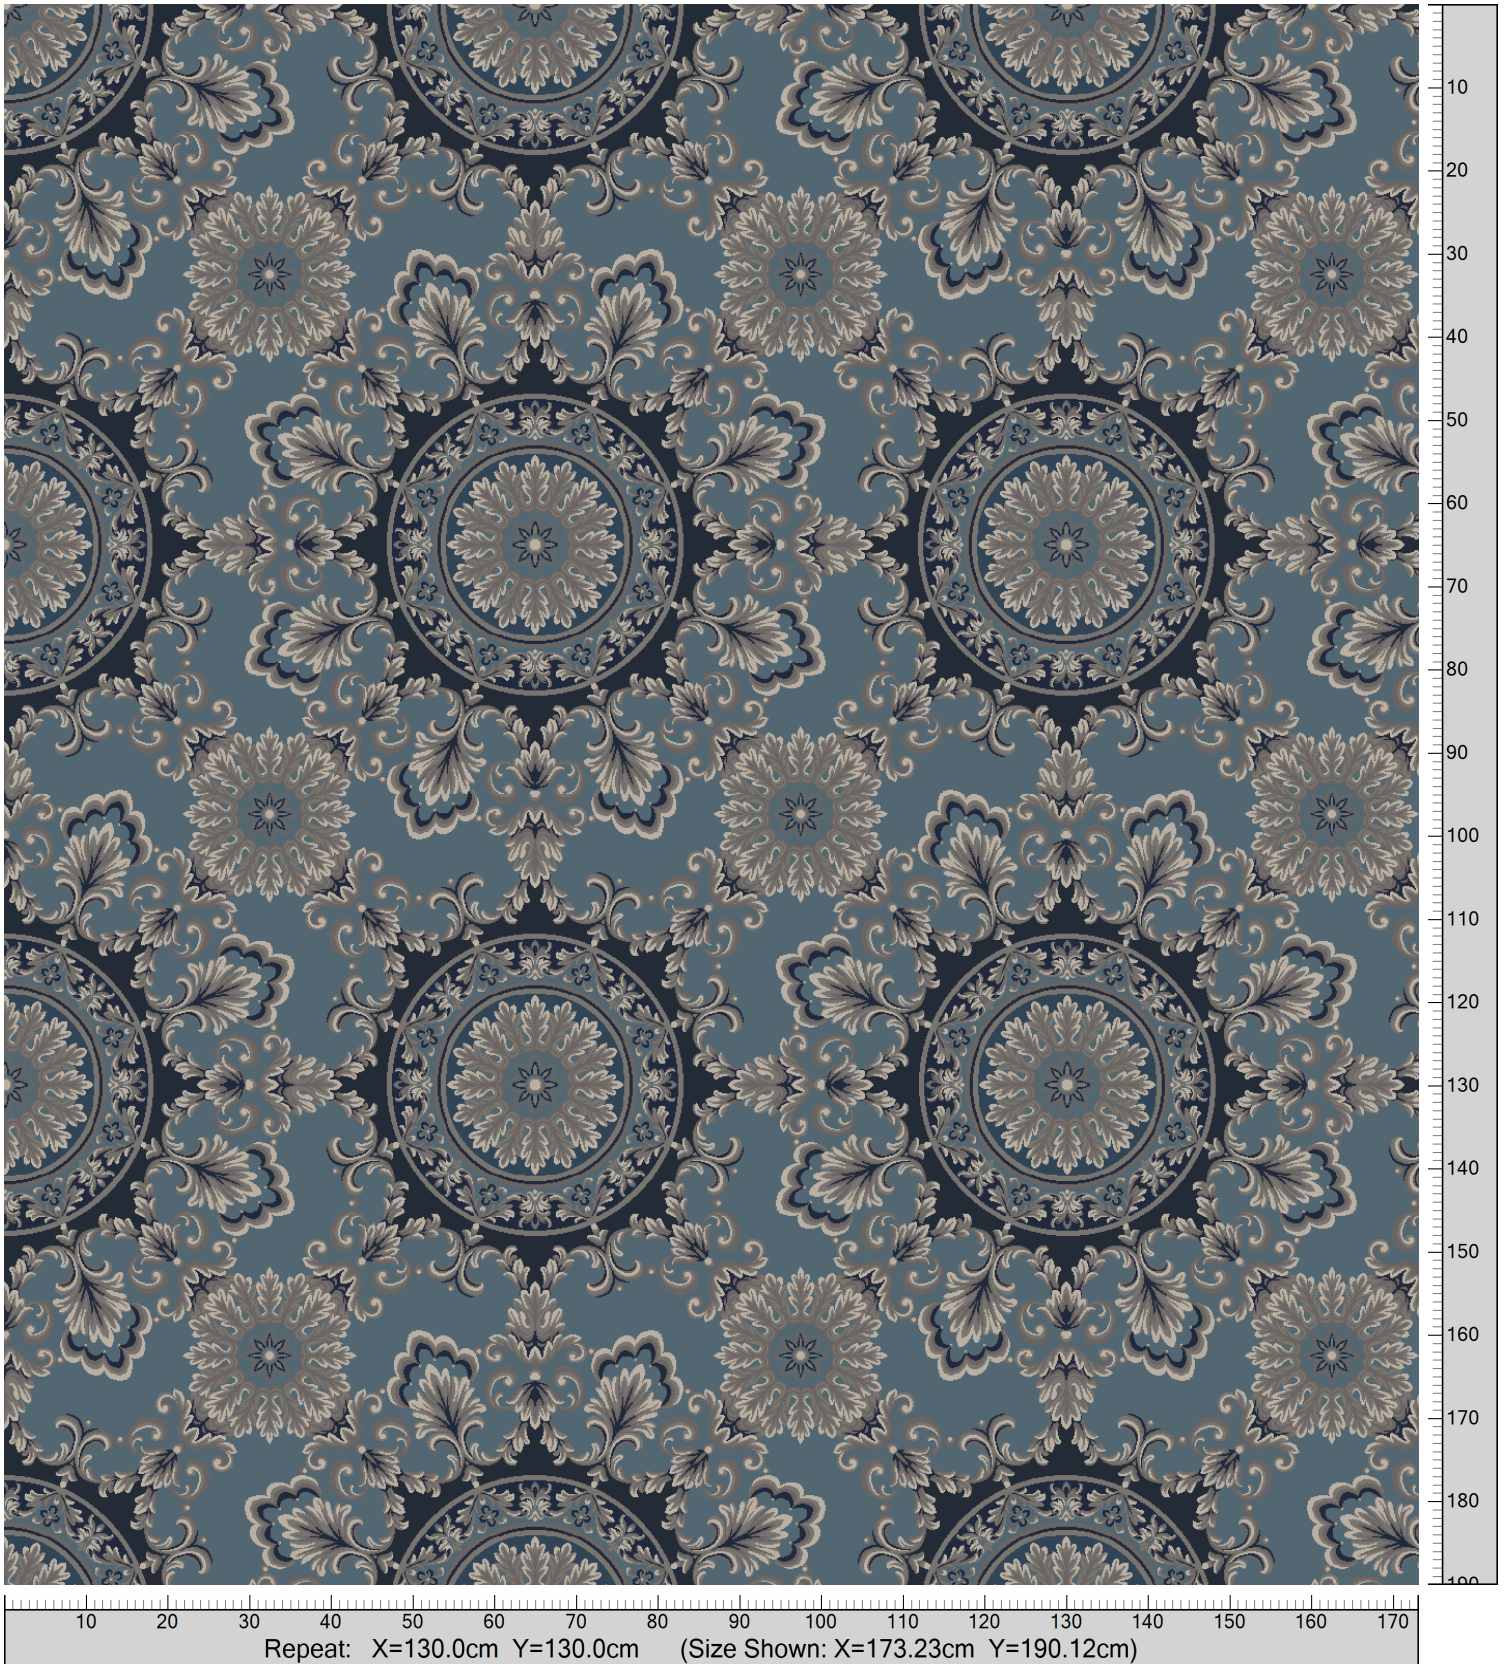

Design: RF5500430  
Version: \*EF80806-4\*

Date: 14-JAN-2020 pnp  
Copyright: egetaepper a/s - pia  
Approved by:

CLASSIC - Hall of Mirrors  
Standard Palette 5500

Colors are approximation only. Physical sample must be approved for ordering.  
Copyright: egetaepper a/s - pia