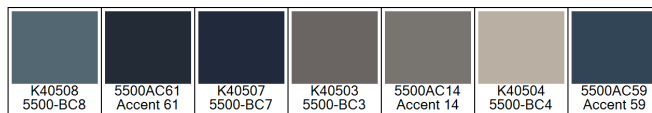

Design: RF5500430  
Version: \*EF80806-4\*

Date: 14-JAN-2020 pnp  
Copyright: egetaepper a/s - pia  
Approved by:

CLASSIC - Hall of Mirrors  
Standard Palette 5500

Colors are approximation only. Physical sample must be approved for ordering.  
Copyright: egetaepper a/s - pia