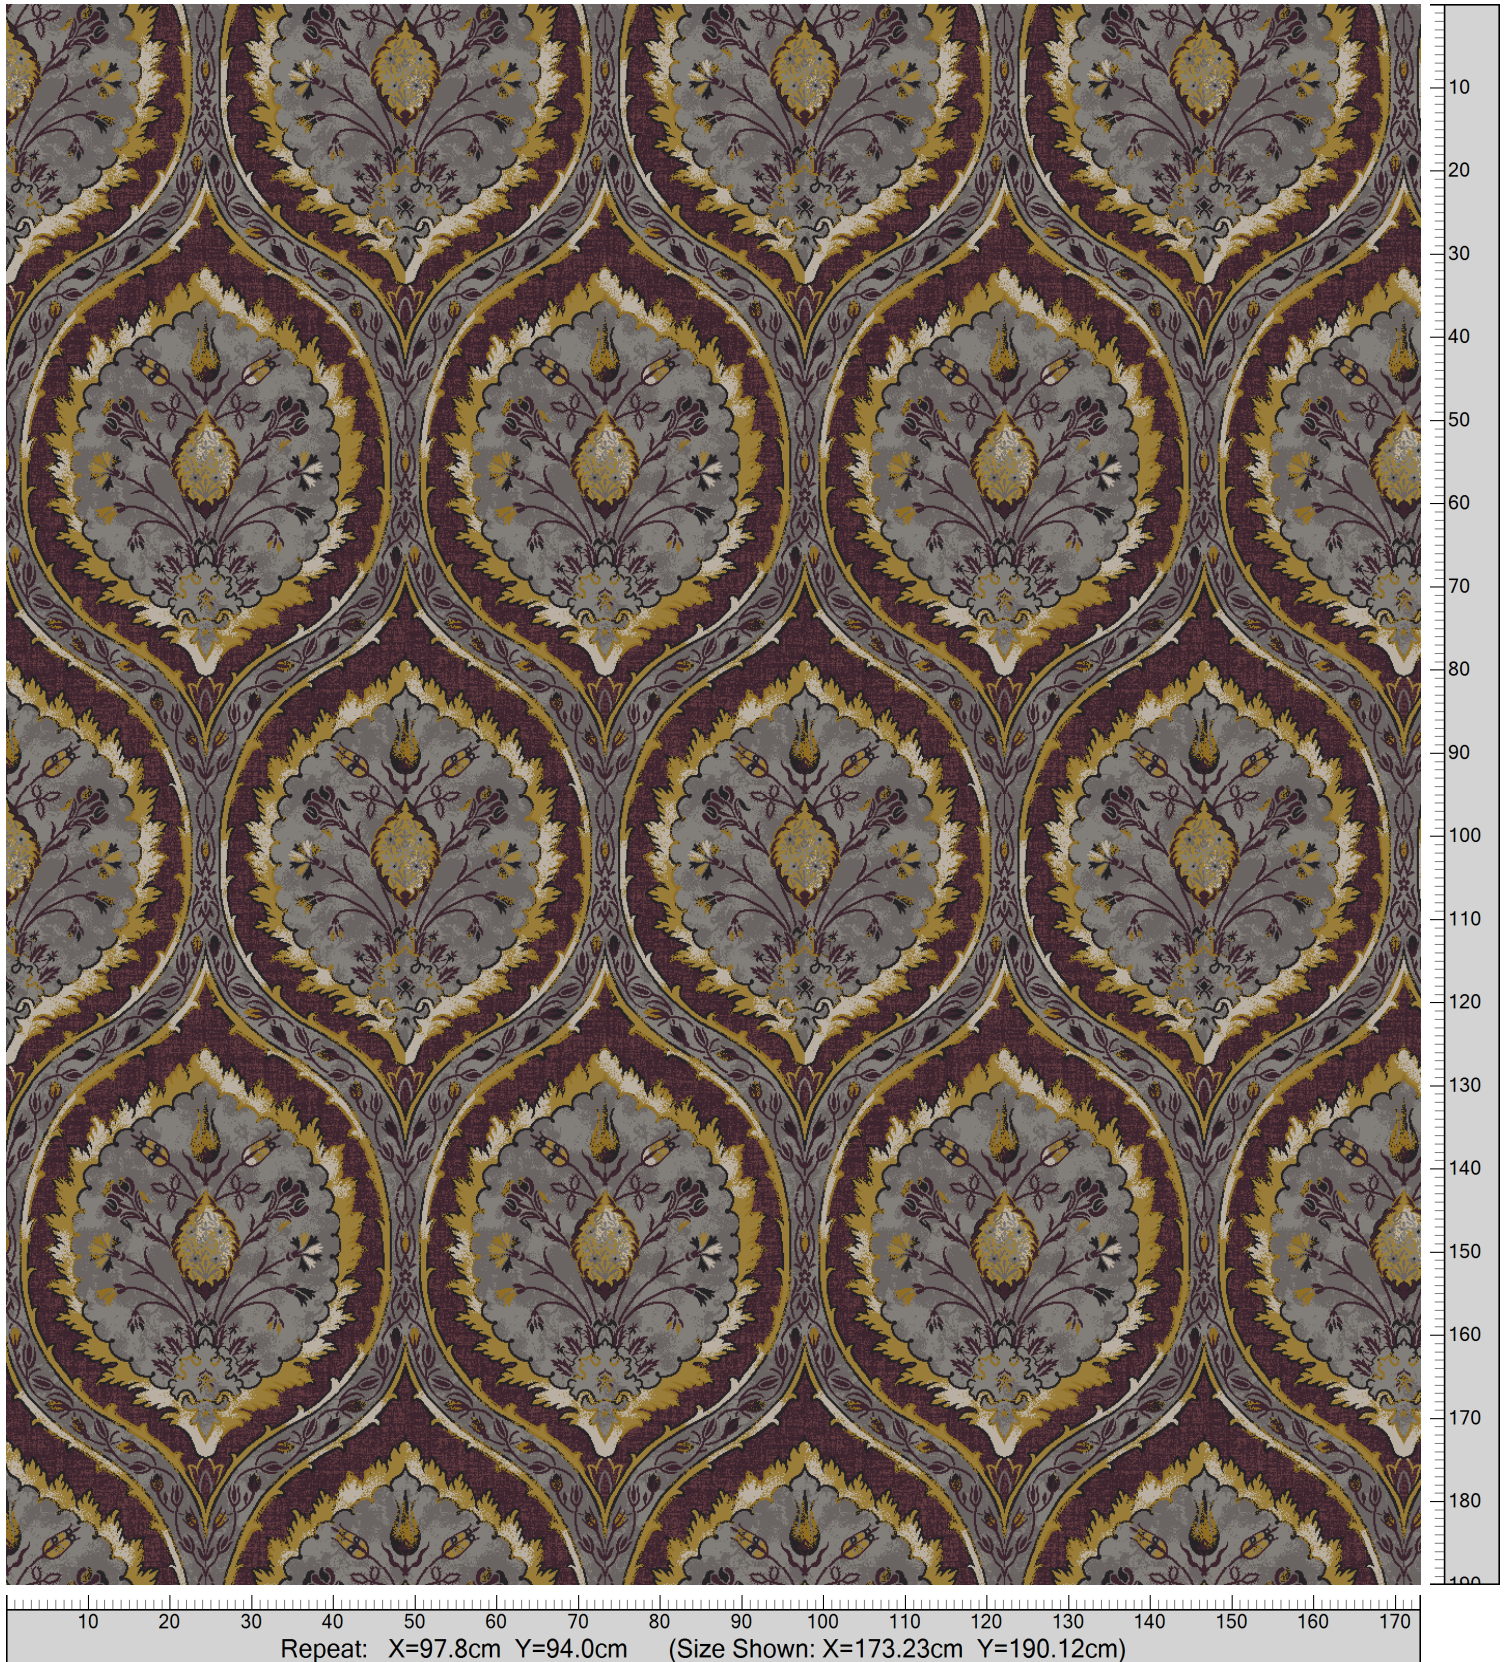

Design: RF5500417
Version: *EF80814-2*

Date: 8-JAN-2020 pnp
Copyright: egetaepper a/s - pia
Approved by:

ege®

CLASSIC - Tulip Lattice
Standard Palette 5500

5500AC51 Accent 51	K40505 5500-BC5	5500AC33 Accent 33	K40504 5500-BC4	K40501 5500-BC1	5500AC13 Accent 13	K40503 5500-BC3	K40502 5500-BC2

Colors are approximation only. Physical sample must be approved for ordering.
Copyright: egetaepper a/s - pia