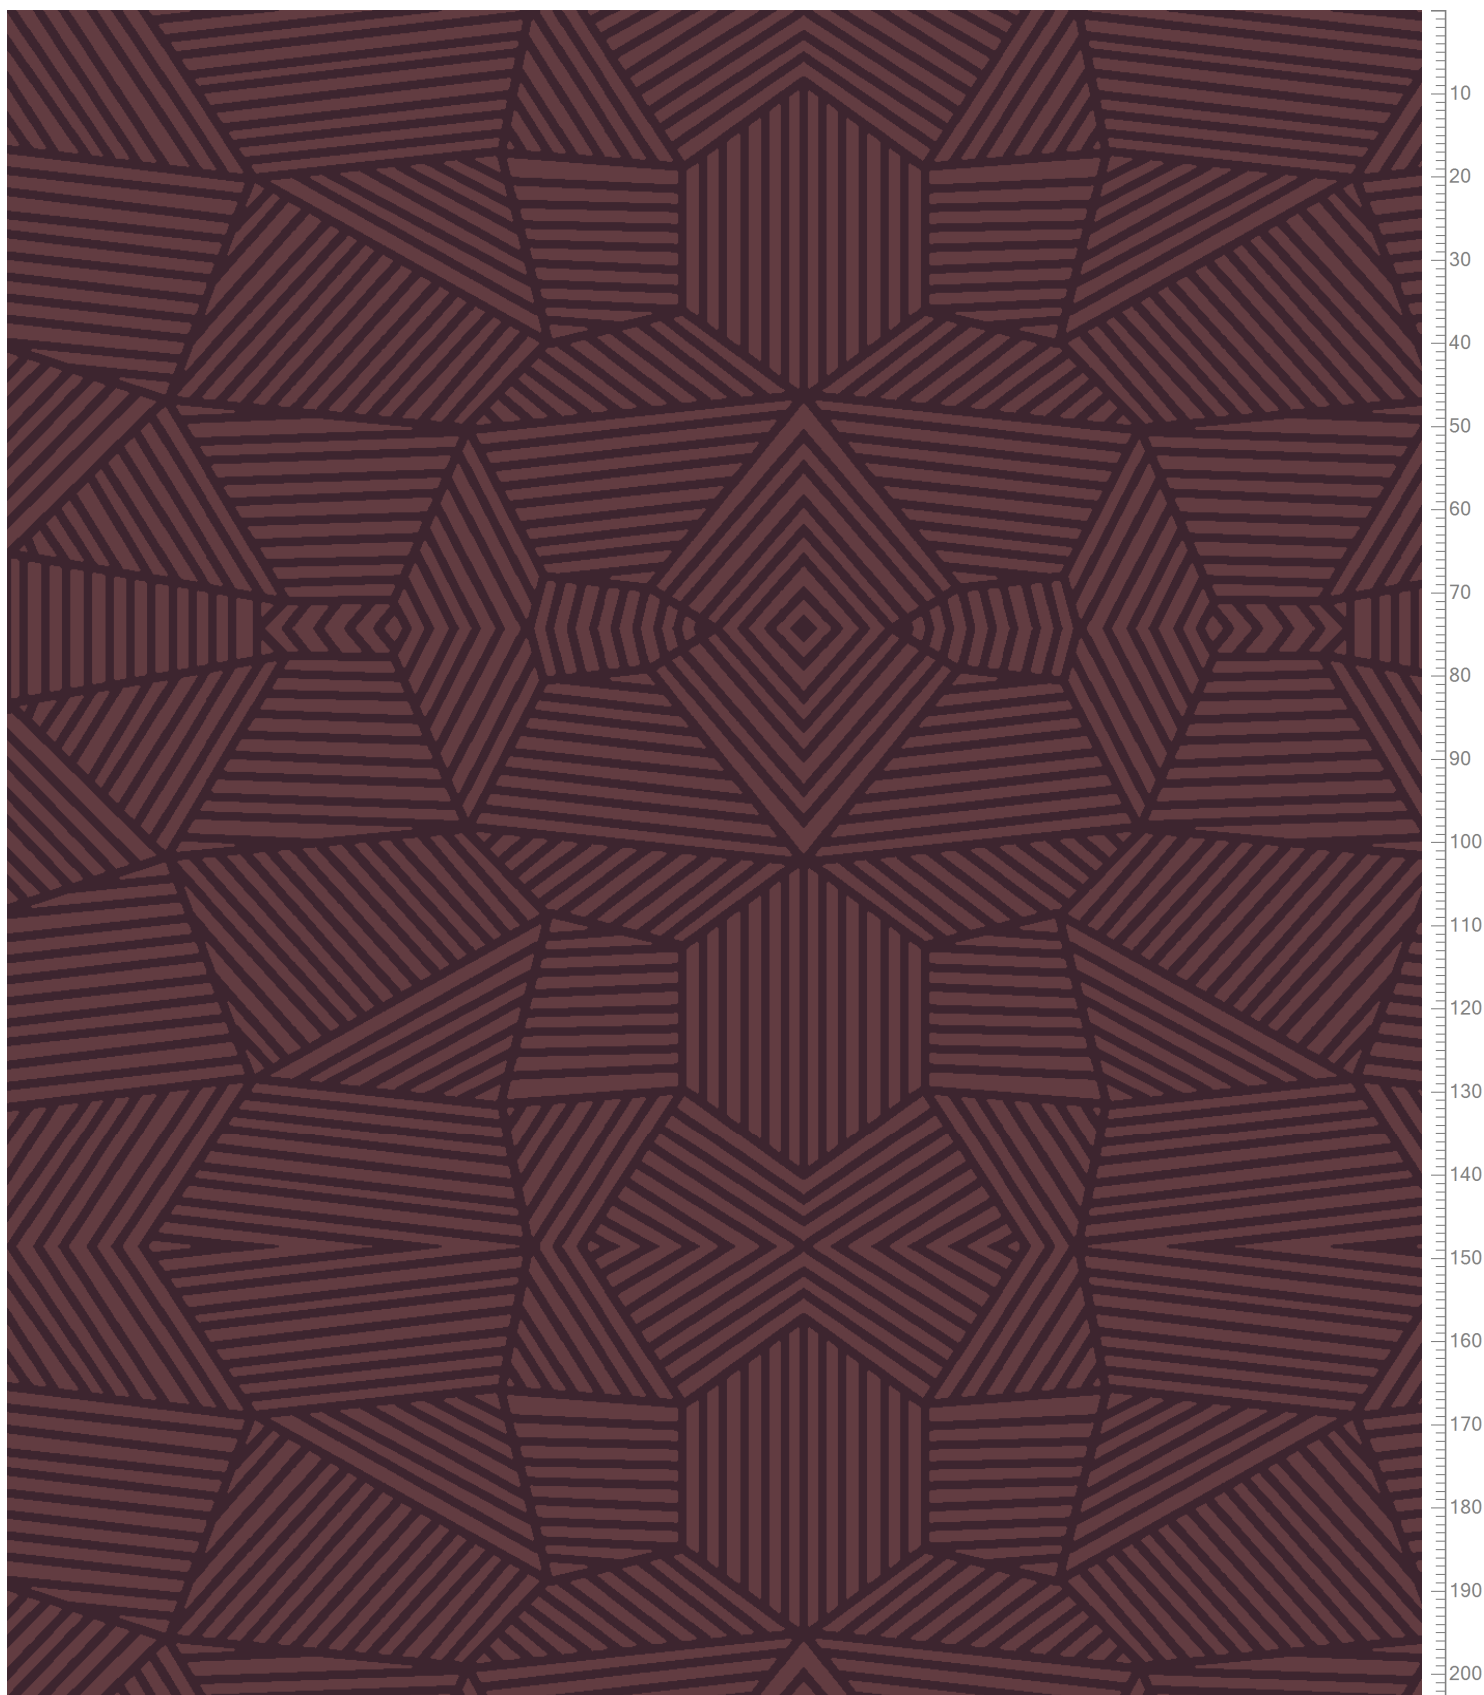

Design: RF5500373  
Version: EF82141-2

Date: 20-JAN-2020 hjj  
Copyright: egetaepper a/s - Lykke  
Approved by:

GRAPHIC - Psi  
Standard Palette 5500

Repeat: X=195.1cm Y=148.8cm (Size Shown: X=173.23cm Y=202.82cm)