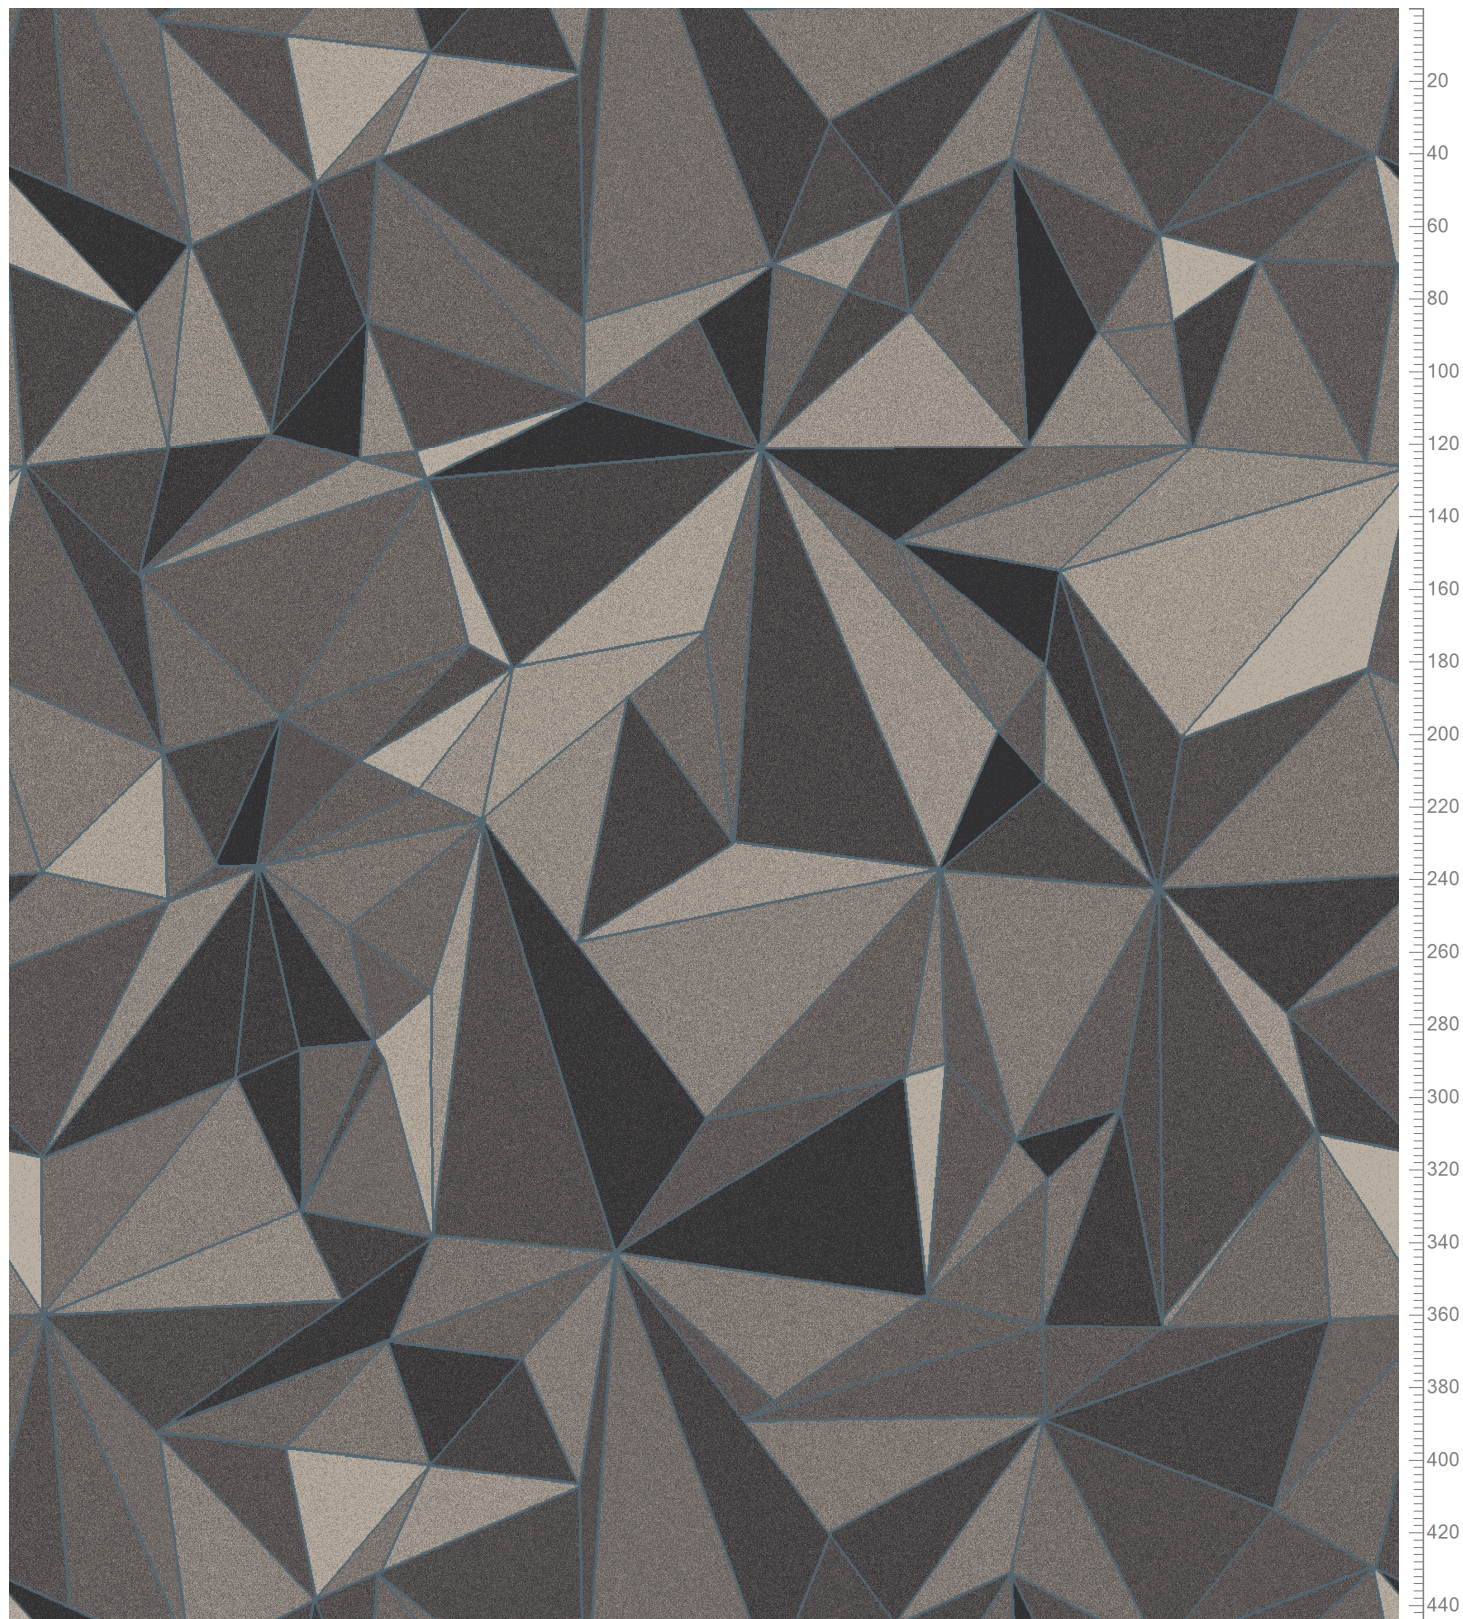

Design: RF5500363  
Version: EF82120-2

Date: 20-JAN-2020 hj  
Copyright: egetaepper a/s - Lykke  
Approved by:

GRAPHIC - Grainy Crystal  
Standard Palette 5500

20 40 60 80 100 120 140 160 180 200 220 240 260 280 300 320 340 360 380

Repeat: X=390.1cm Y=390.1cm