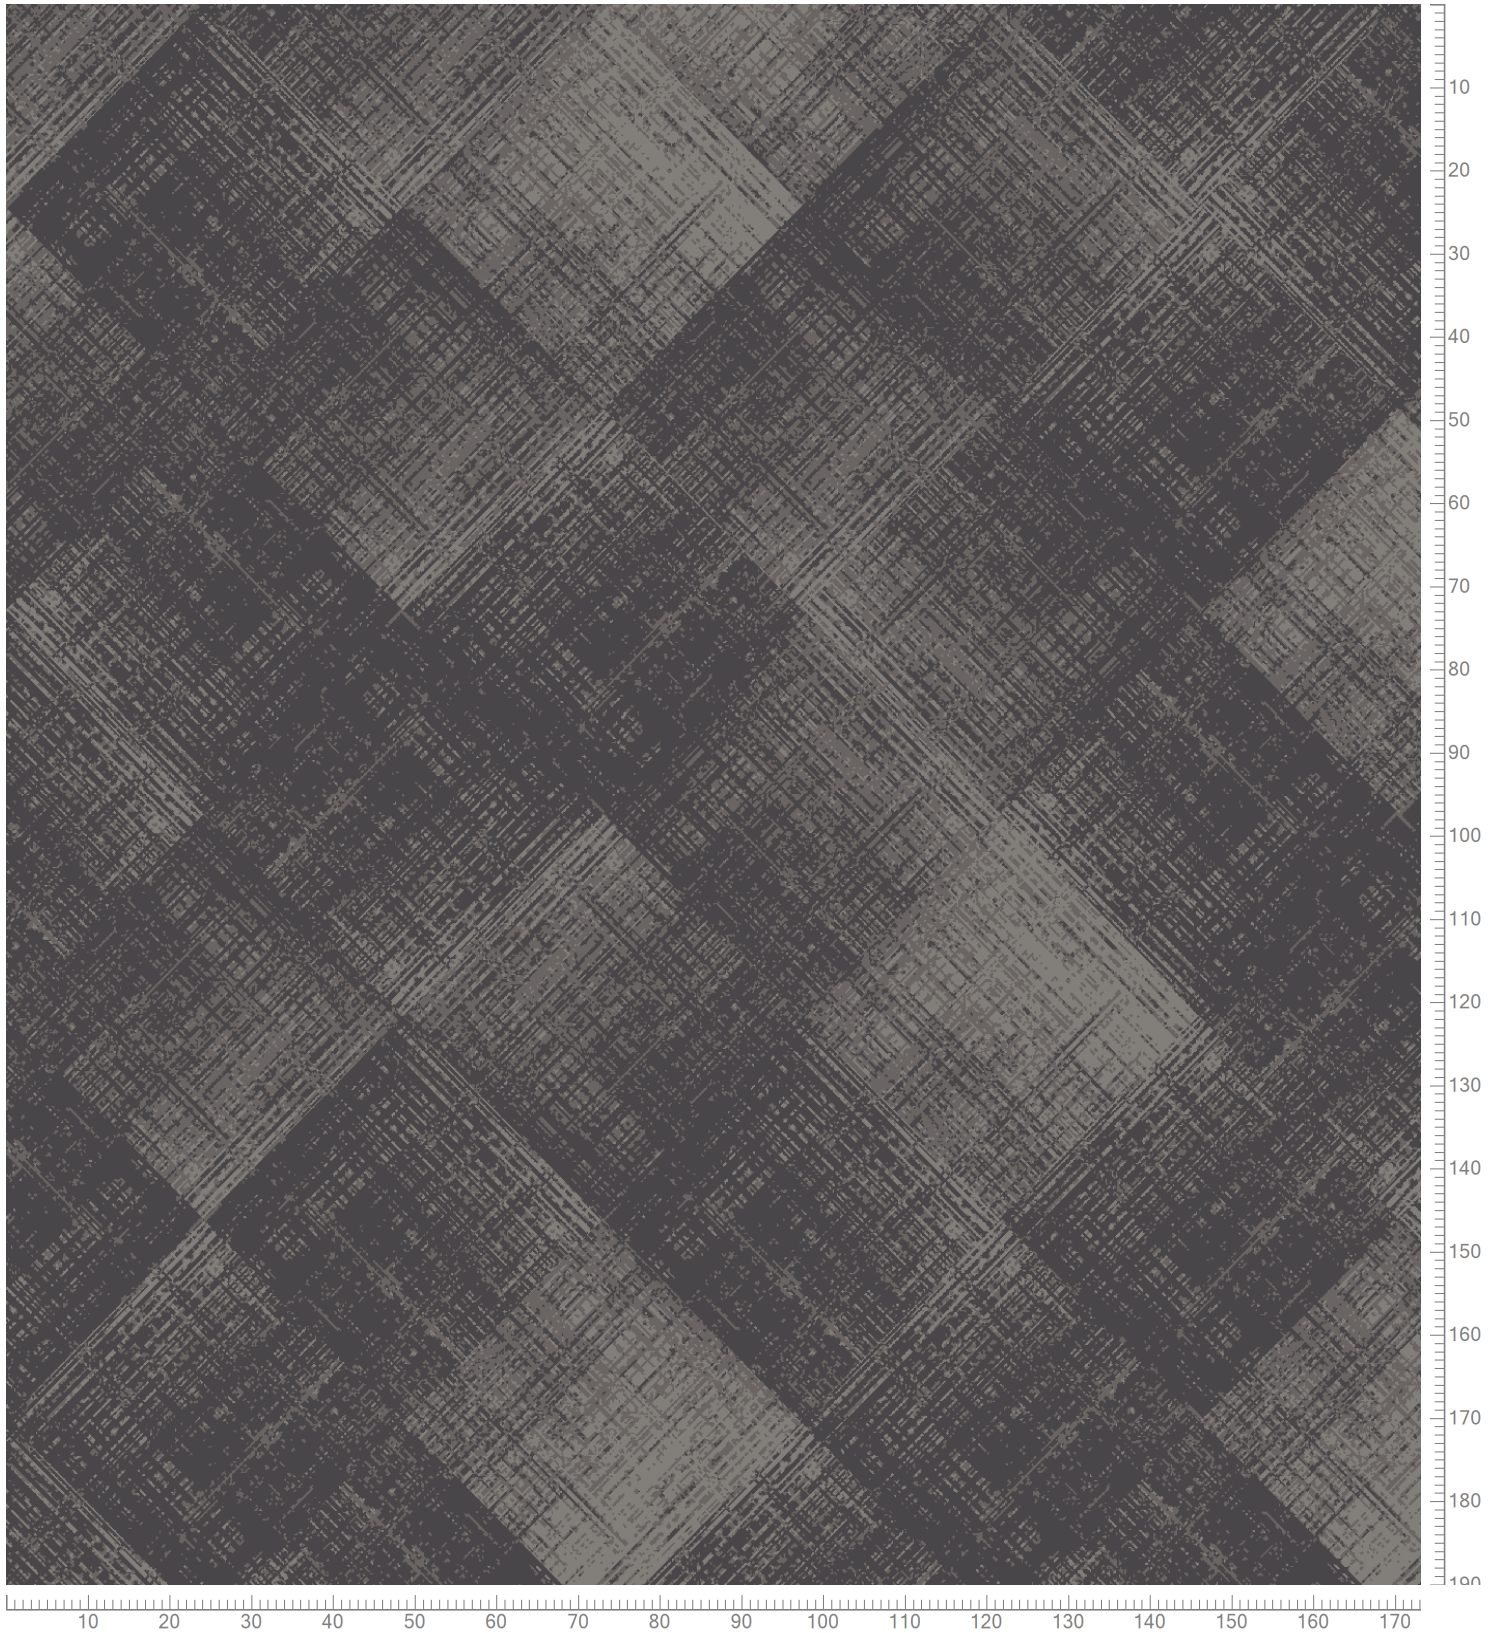

Design: RF55001971
Version: EF82122-8

Date: 25-FEB-2021 hjj
Copyright: egecarpets a/s - LYKKE
Approved by:

GRAPHIC - Cross Hatchings
Standard Palette 5500

Repeat: X=195.1cm Y=341.4cm (Size Shown: X=173.23cm Y=190.12cm)

Colors are approximation only. Physical sample must be approved for ordering.
Copyright: egecarpets a/s - LYKKE