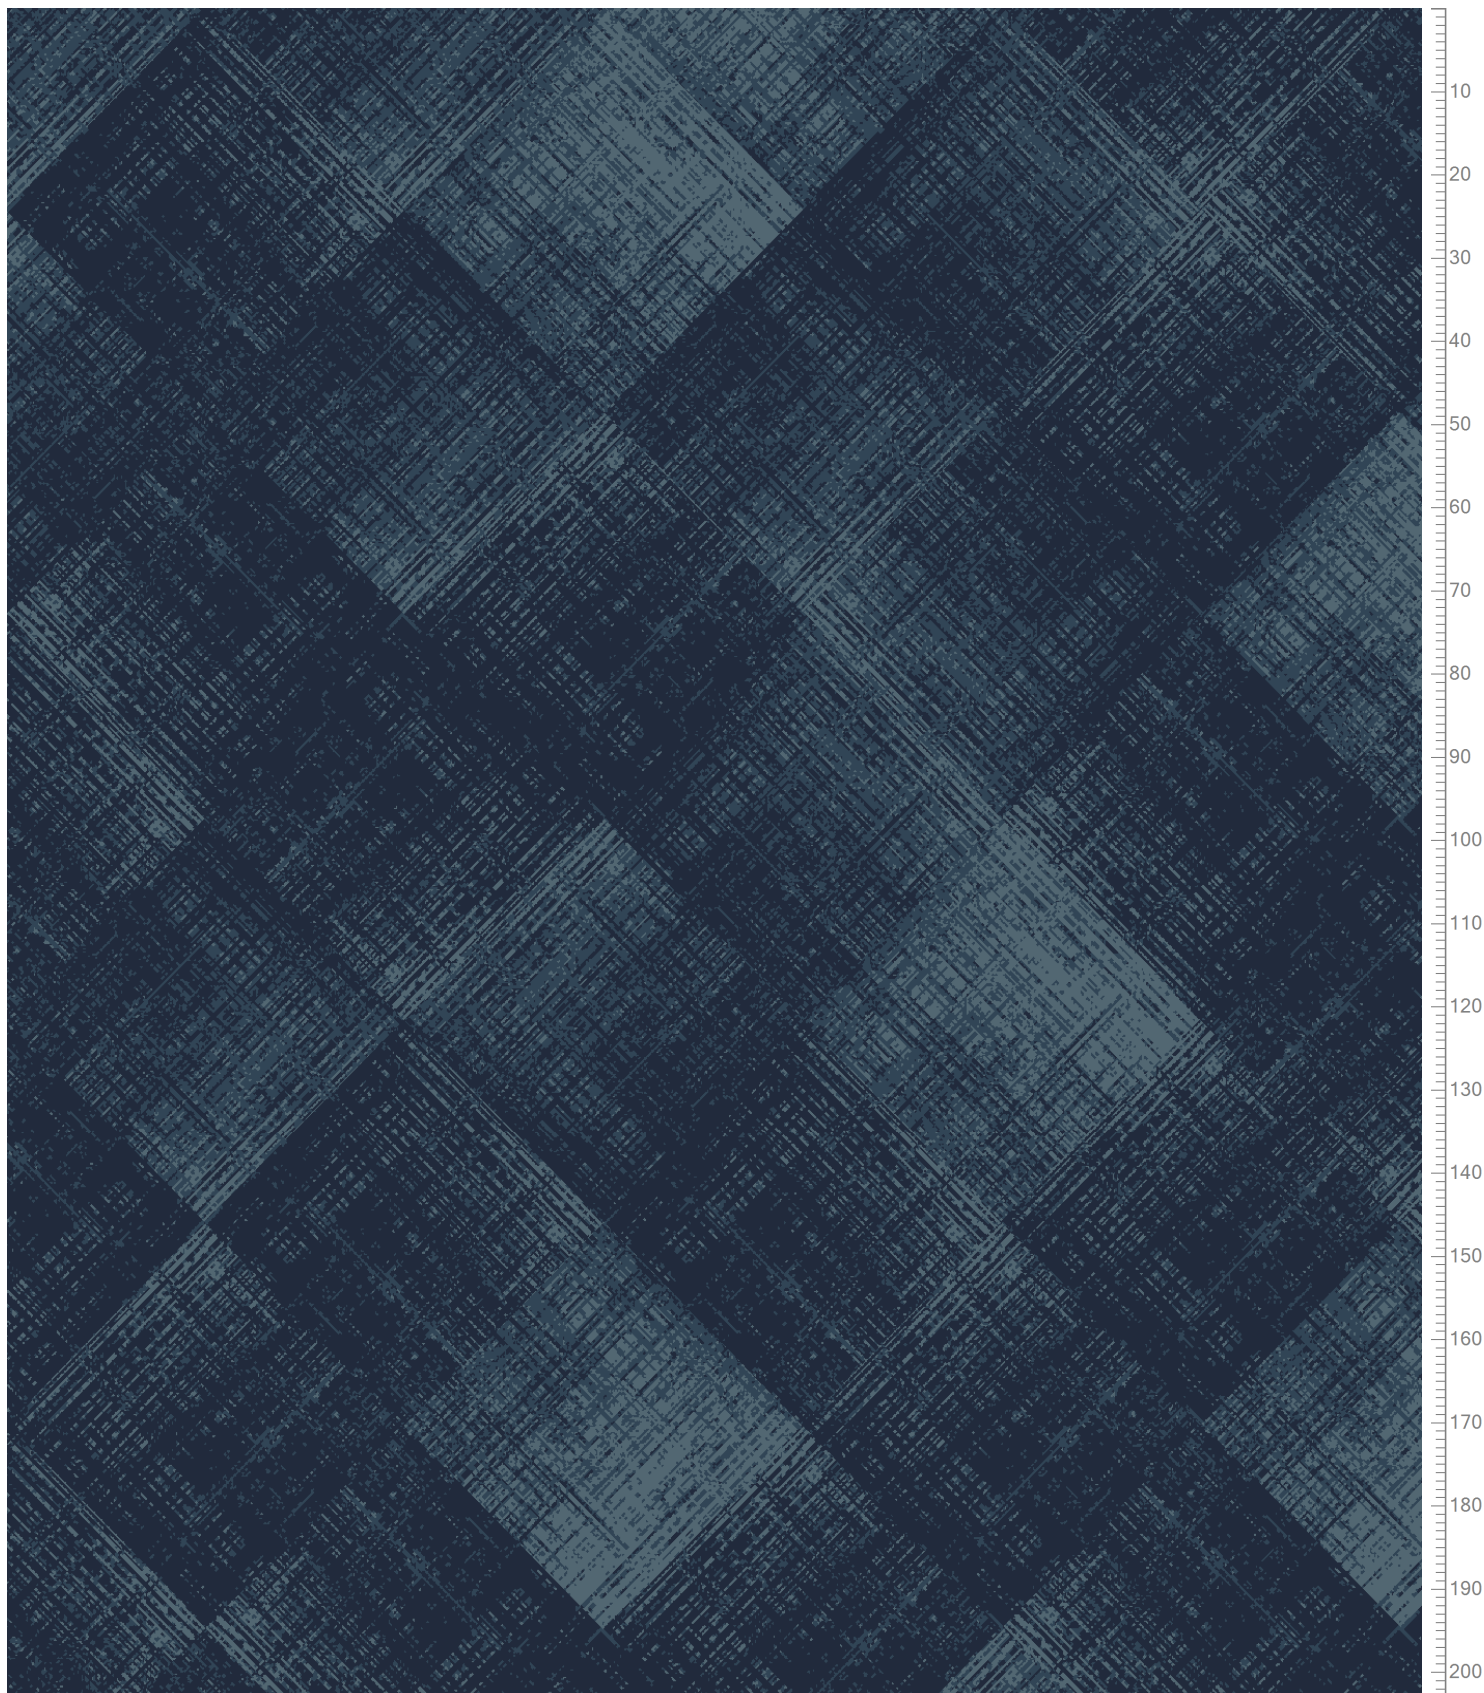

Design: RF55001970
Version: EF82122-11

Date: 13-APR-2021 hij
Copyright: egecarpets a/s - LYKKE
Approved by:

GRAPHIC - Cross Hatchings
Standard Palette 5500

Repeat: X=195.1cm Y=341.4cm (Size Shown: X=173.23cm Y=202.82cm)