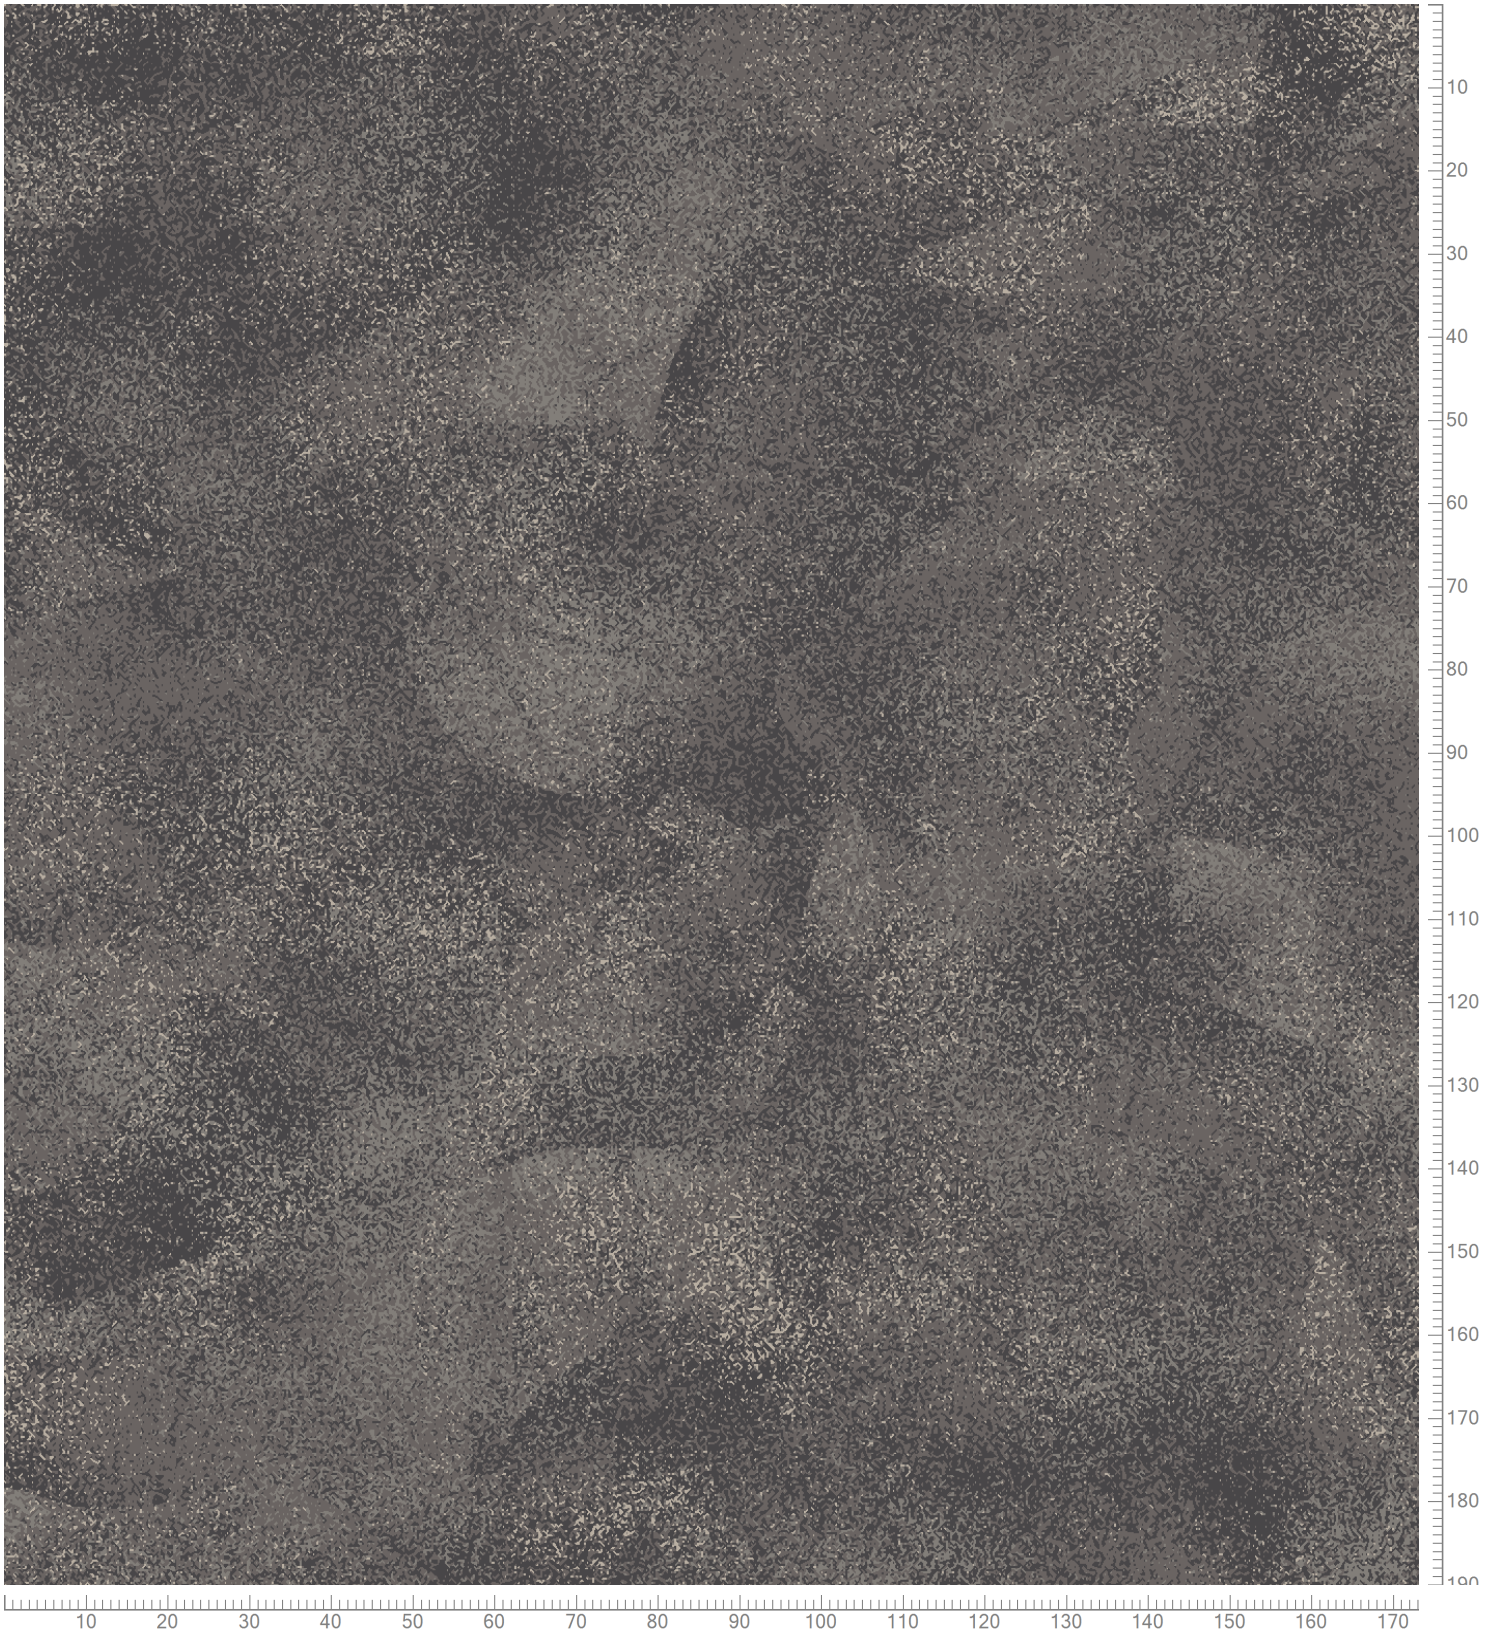

Design: RF55001967
Version: EF82115-22

Date: 25-FEB-2021 hjj
Copyright: egecarpets a/s - LYKKE
Approved by:

GRAPHIC - Heavy Clouds
Standard Palette 5500

Repeat: X=390.1cm Y=390.1cm (Size Shown: X=173.23cm Y=190.12cm)

Colors are approximation only. Physical sample must be approved for ordering.
Copyright: egecarpets a/s - LYKKE