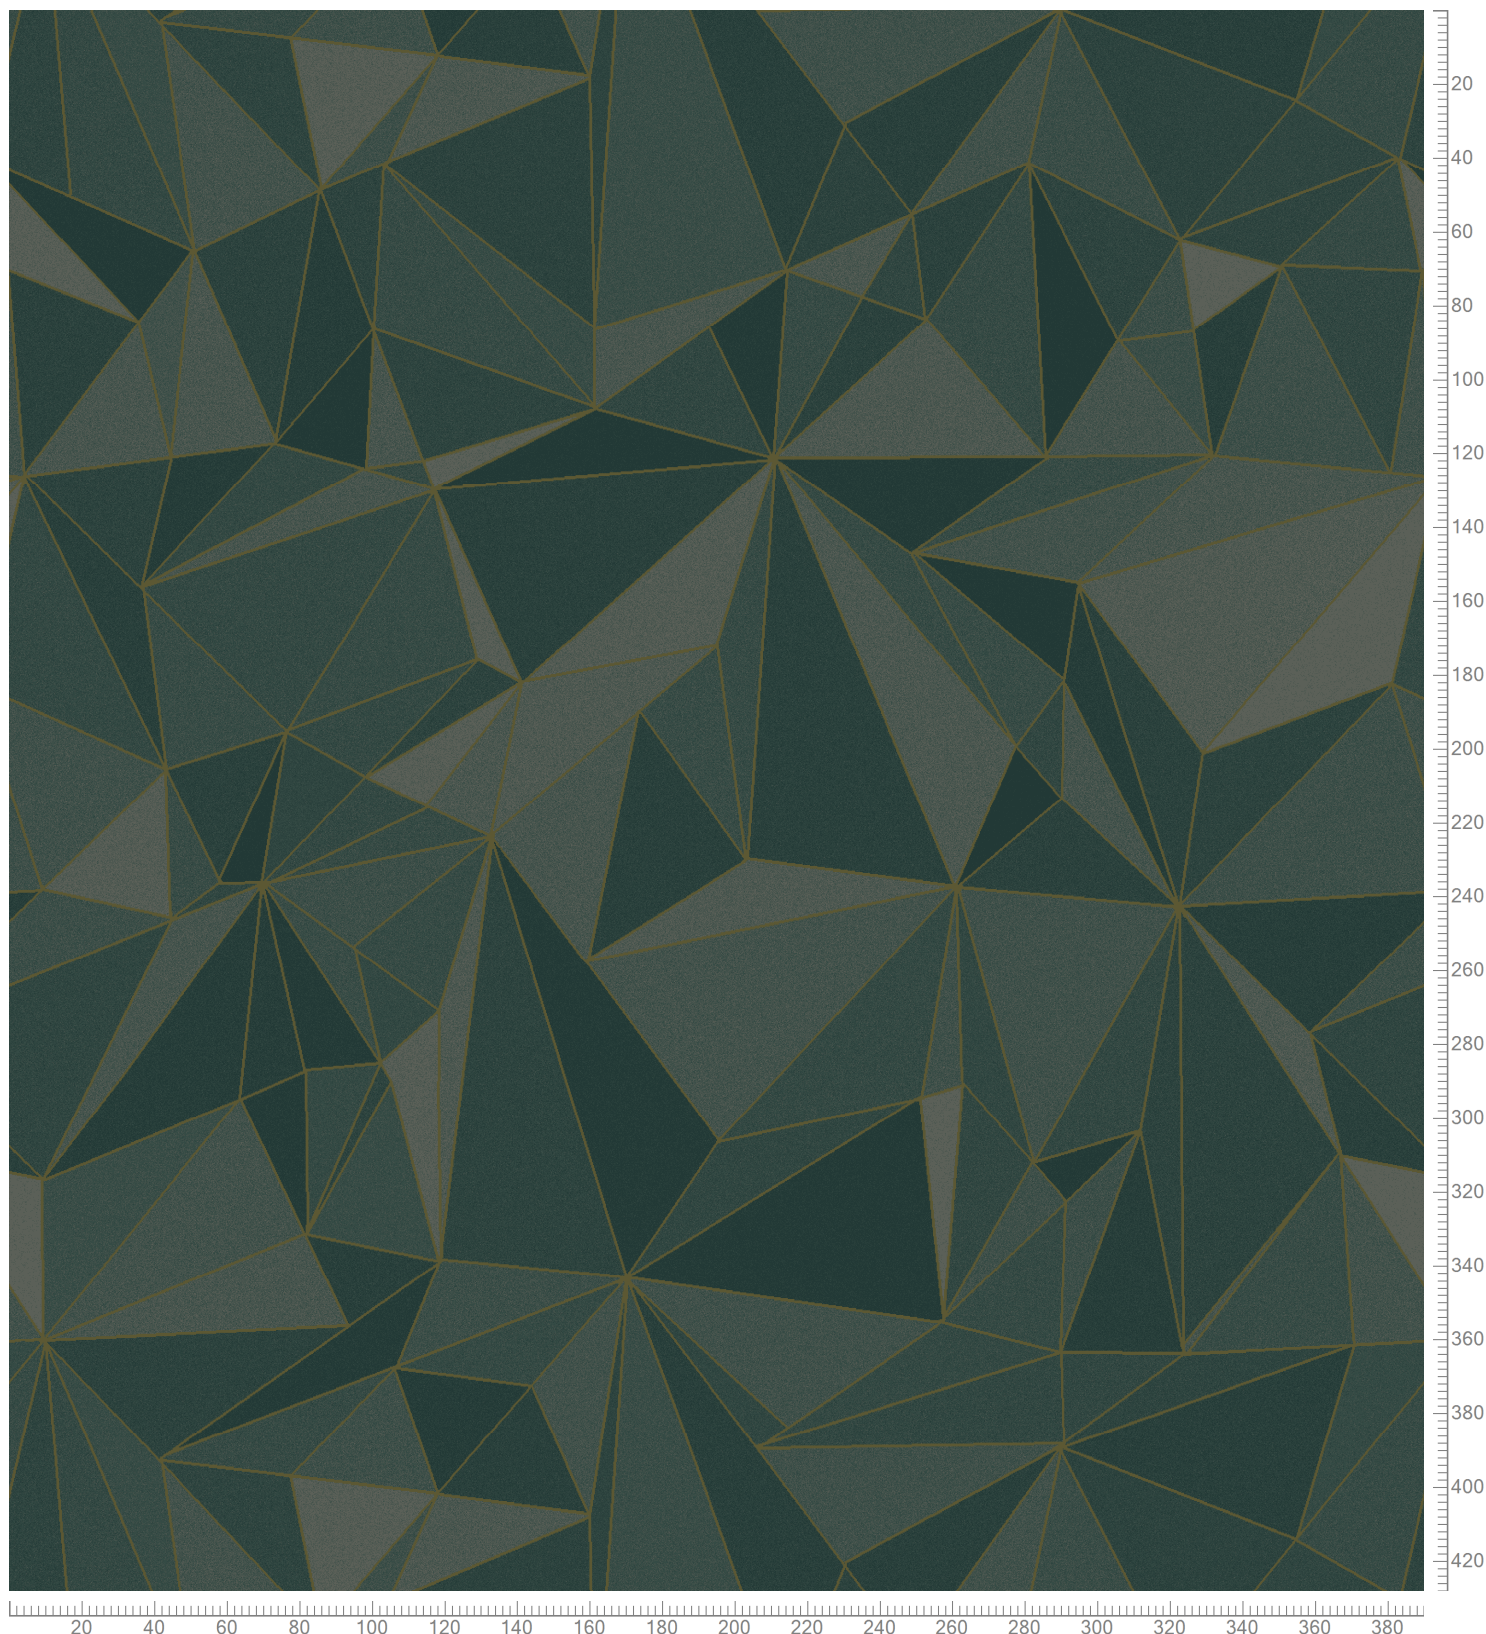

Design: RF55001963  
Version: EF82120-8

Date: 25-FEB-2021 hlj  
Copyright: egecarpets a/s - LYKKE  
Approved by:

GRAPHIC - Grainy Crystal  
Standard Palette 5500

Repeat: X=390.1cm Y=390.1cm (Size Shown: X=390.14cm Y=428.24cm)

Colors are approximation only. Physical sample must be approved for ordering.  
Copyright: egecarpets a/s - LYKKE