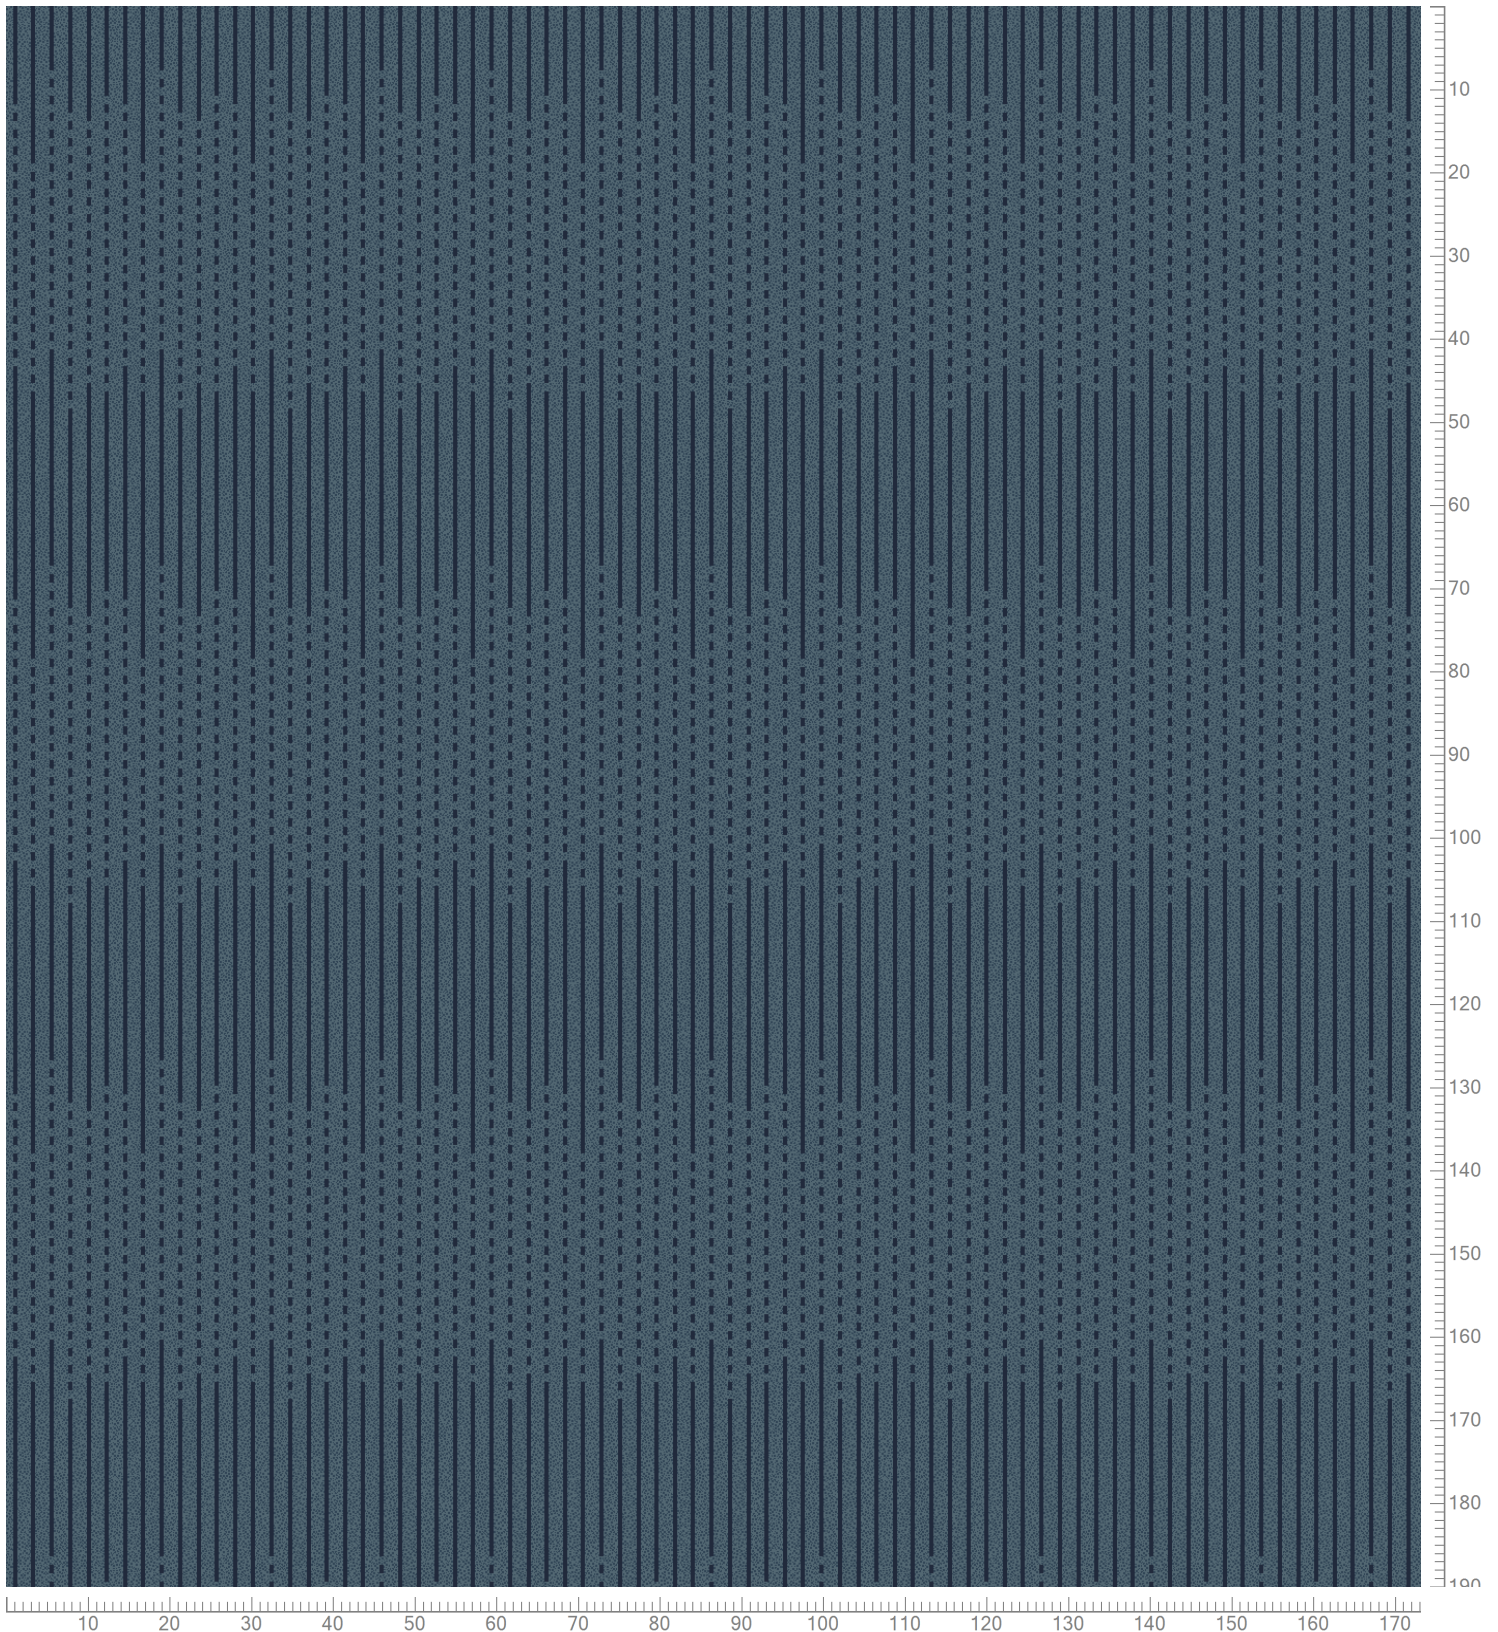

Design: RF55001954
Version: EF82125-7

Date: 28-JAN-2021 hjj
Copyright: egecarpets a/s - LYKKE
Approved by:

GRAPHIC - Alkaline Morse
Standard Palette 5500

Repeat: X=94.2cm Y=59.6cm (Size Shown: X=173.23cm Y=190.12cm)

Colors are approximation only. Physical sample must be approved for ordering.
Copyright: egecarpets a/s - LYKKE