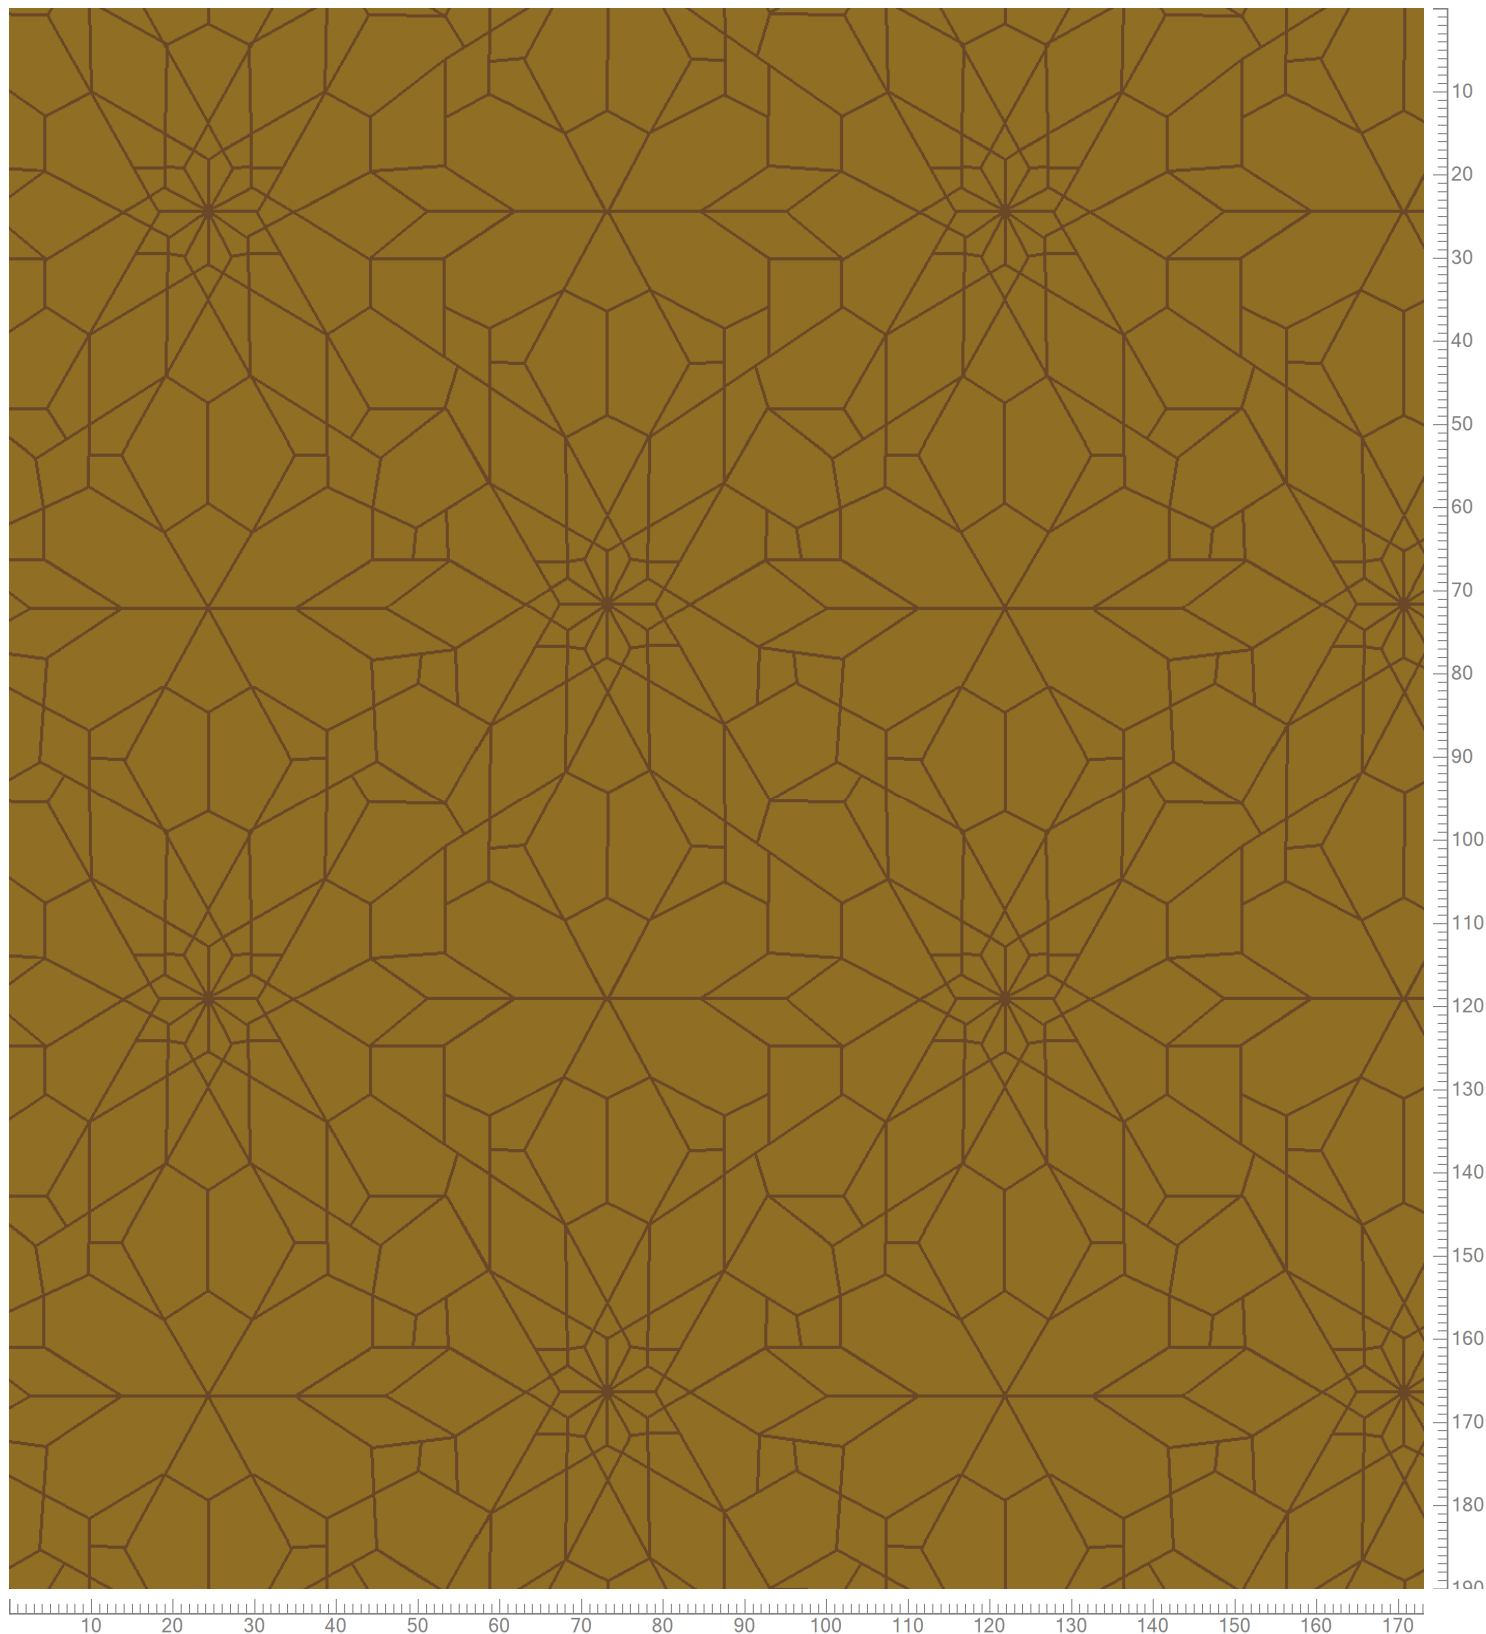

Design: RF55001909
Version: EF82078-9

Date: 21-JAN-2021 hjj
Copyright: egecarpets a/s - LYKKE
Approved by:

GRAPHIC - Web Crystal
Standard Palette 5500

Repeat: X=97.5cm Y=94.7cm (Size Shown: X=173.23cm Y=190.12cm)