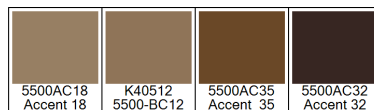

Design: RF5500179
Version: EF80040-3

Date: 16-AUG-2019 loso
Copyright: egetaepper a/s - LOSO
Approved by:

CULTURES - Guinea
Standard palette 5500

Colors are approximation only. Physical sample must be approved for ordering.
Copyright: egetaepper a/s - LOSO