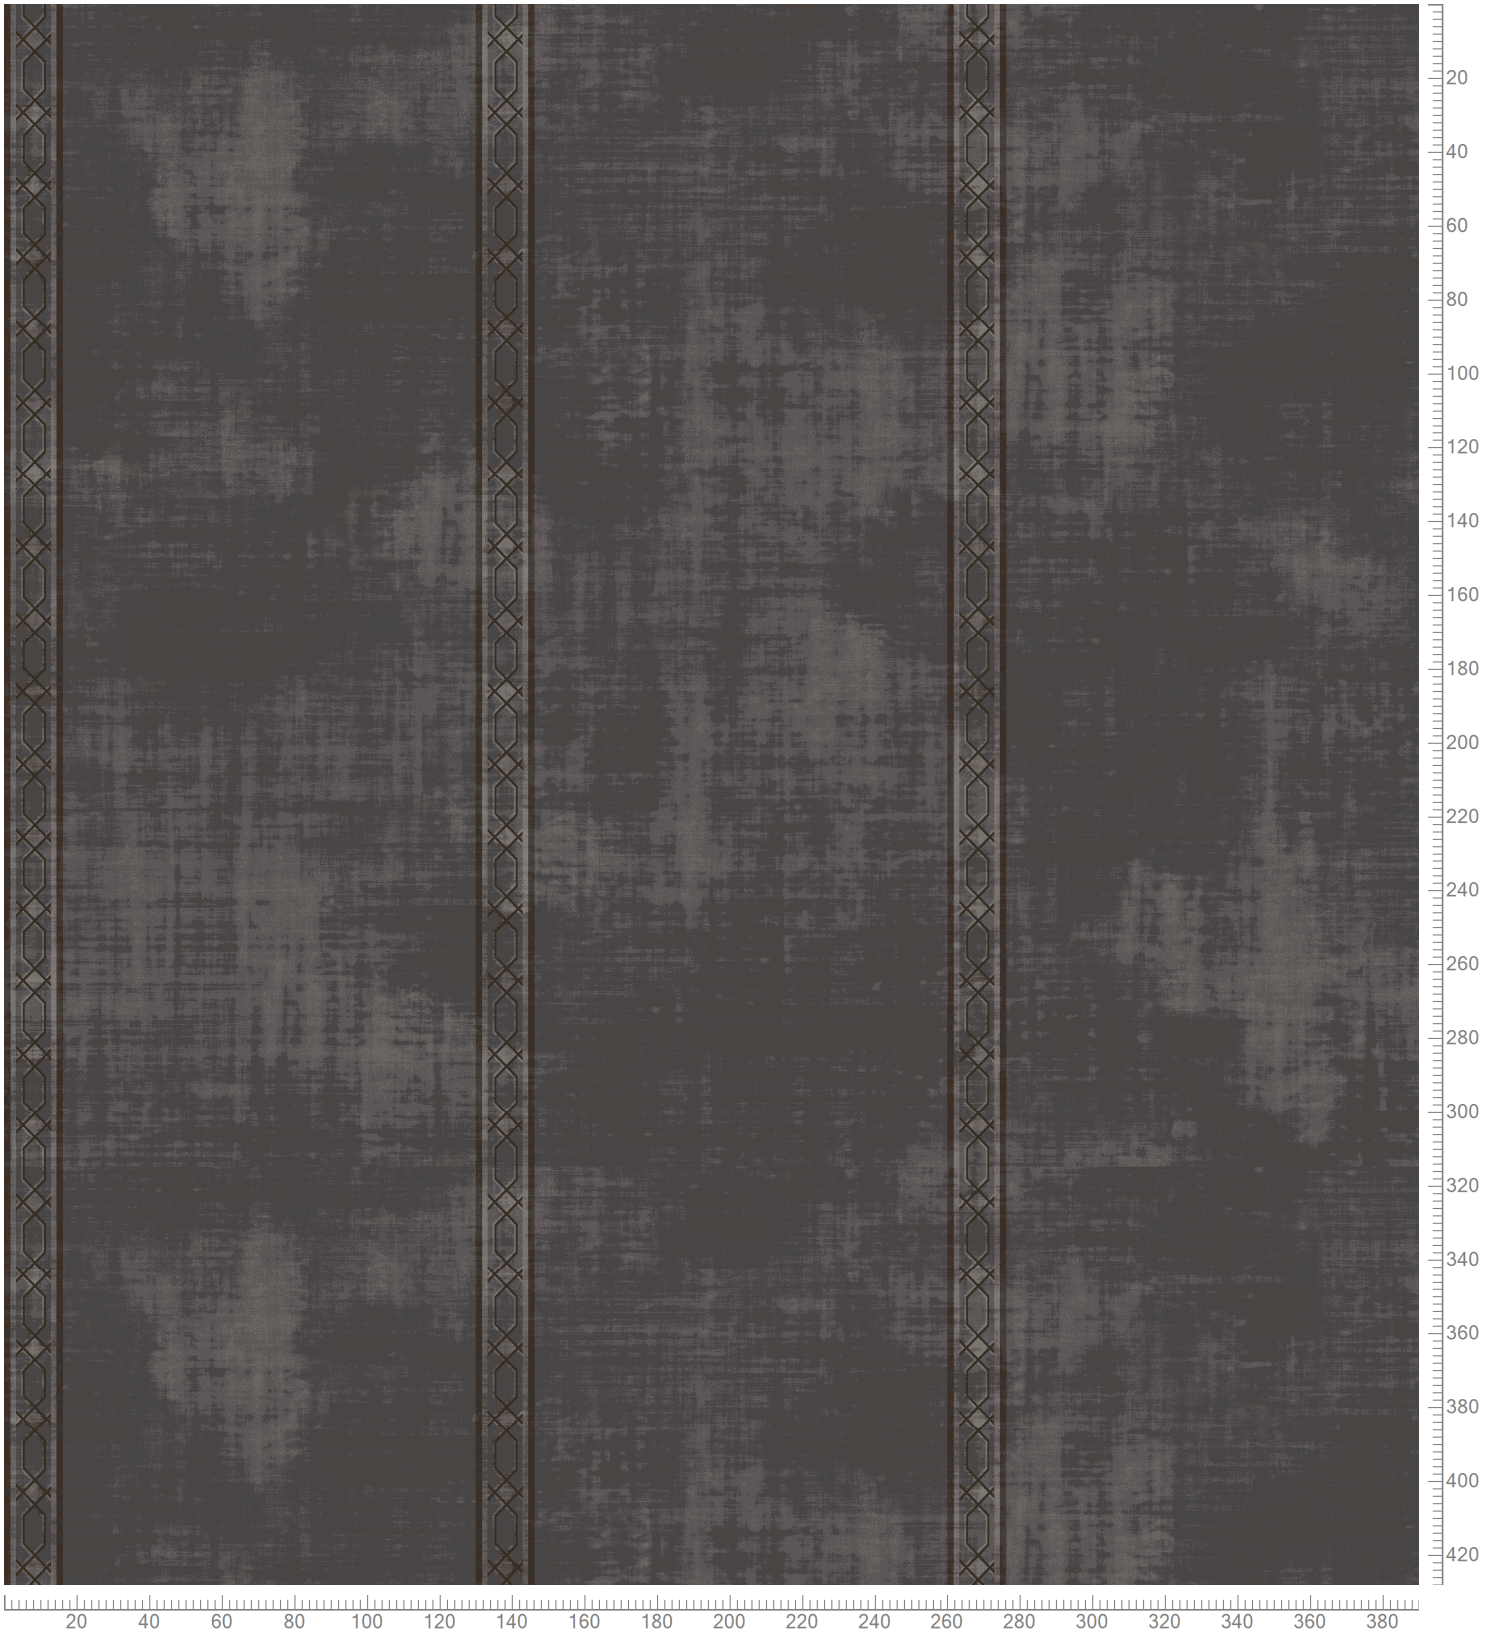

Design: RF55001715
Version: *EF93307-11*

Date: 5-MAR-2019 sha
Copyright: egetaepper a/s - SHA
Approved by:

THE MOSQUE COLLECTION 2019
Palette 5500

Repeat: X=390.1cm Y=315.5cm (Size Shown: X=390.14cm Y=428.24cm)

K40503 5500-BC3 2.23%	5500AC15 Accent 15 48.39%	5500AC21 Accent 21 9.47%	5500AC37 Accent 37 1.52%	5500AC22 Accent 22 0.19%	5500AC13 Accent 13 0.05%

Colors are approximation only. Physical sample must be approved for ordering.
Copyright: egetaepper a/s - SHA