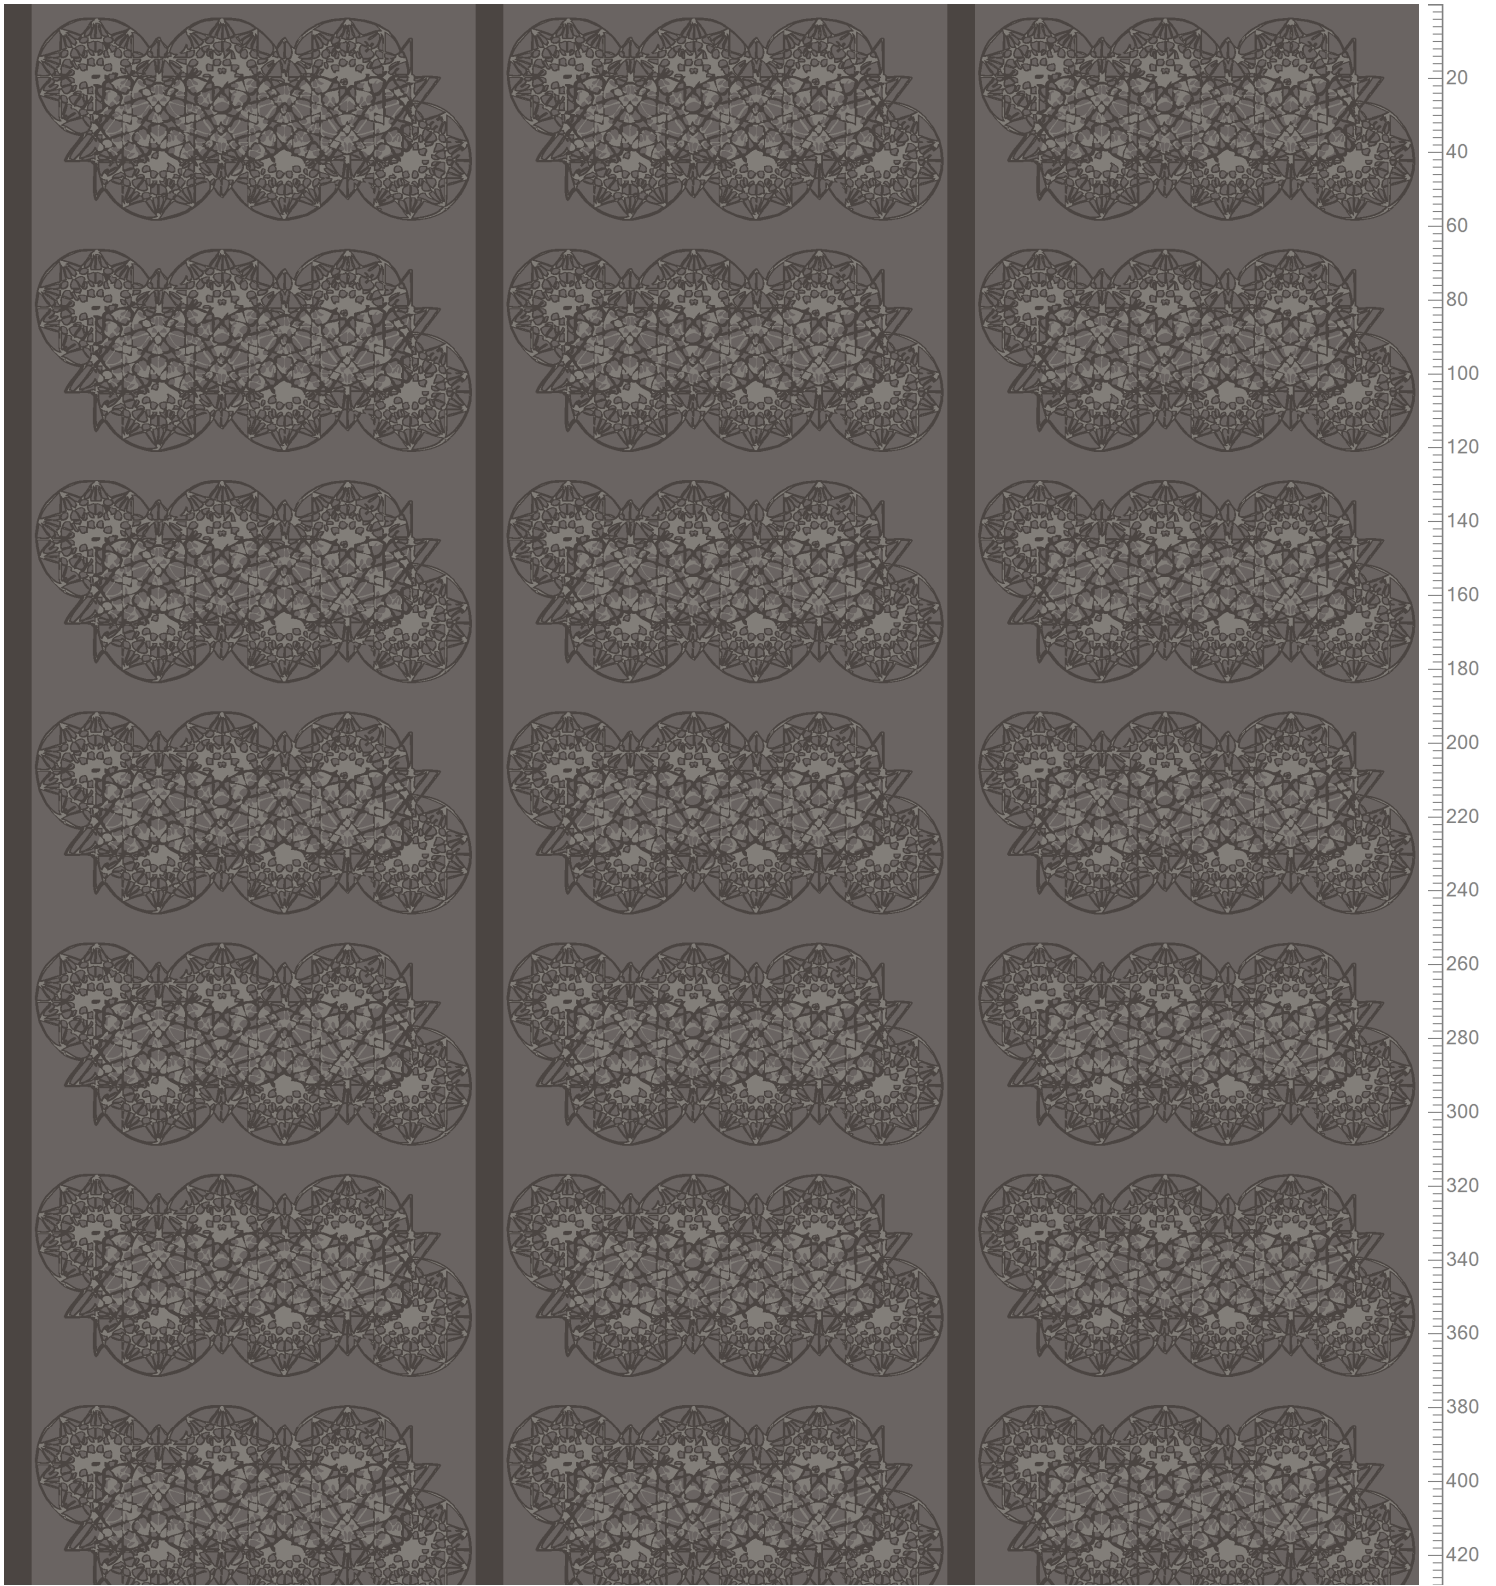

THE MOSQUE COLLECTION 2019
Palette 5500

Repeat: X=130.0cm Y=62.7cm (Size Shown: X=390.14cm Y=428.24cm)

K40503 5500-BC3 52.37%	5500AC21 Accent 21 27.49%	5500AC13 Accent 13 14.28%

Colors are approximation only. Physical sample must be approved for ordering.
Copyright: egetaepper a/s - SHA