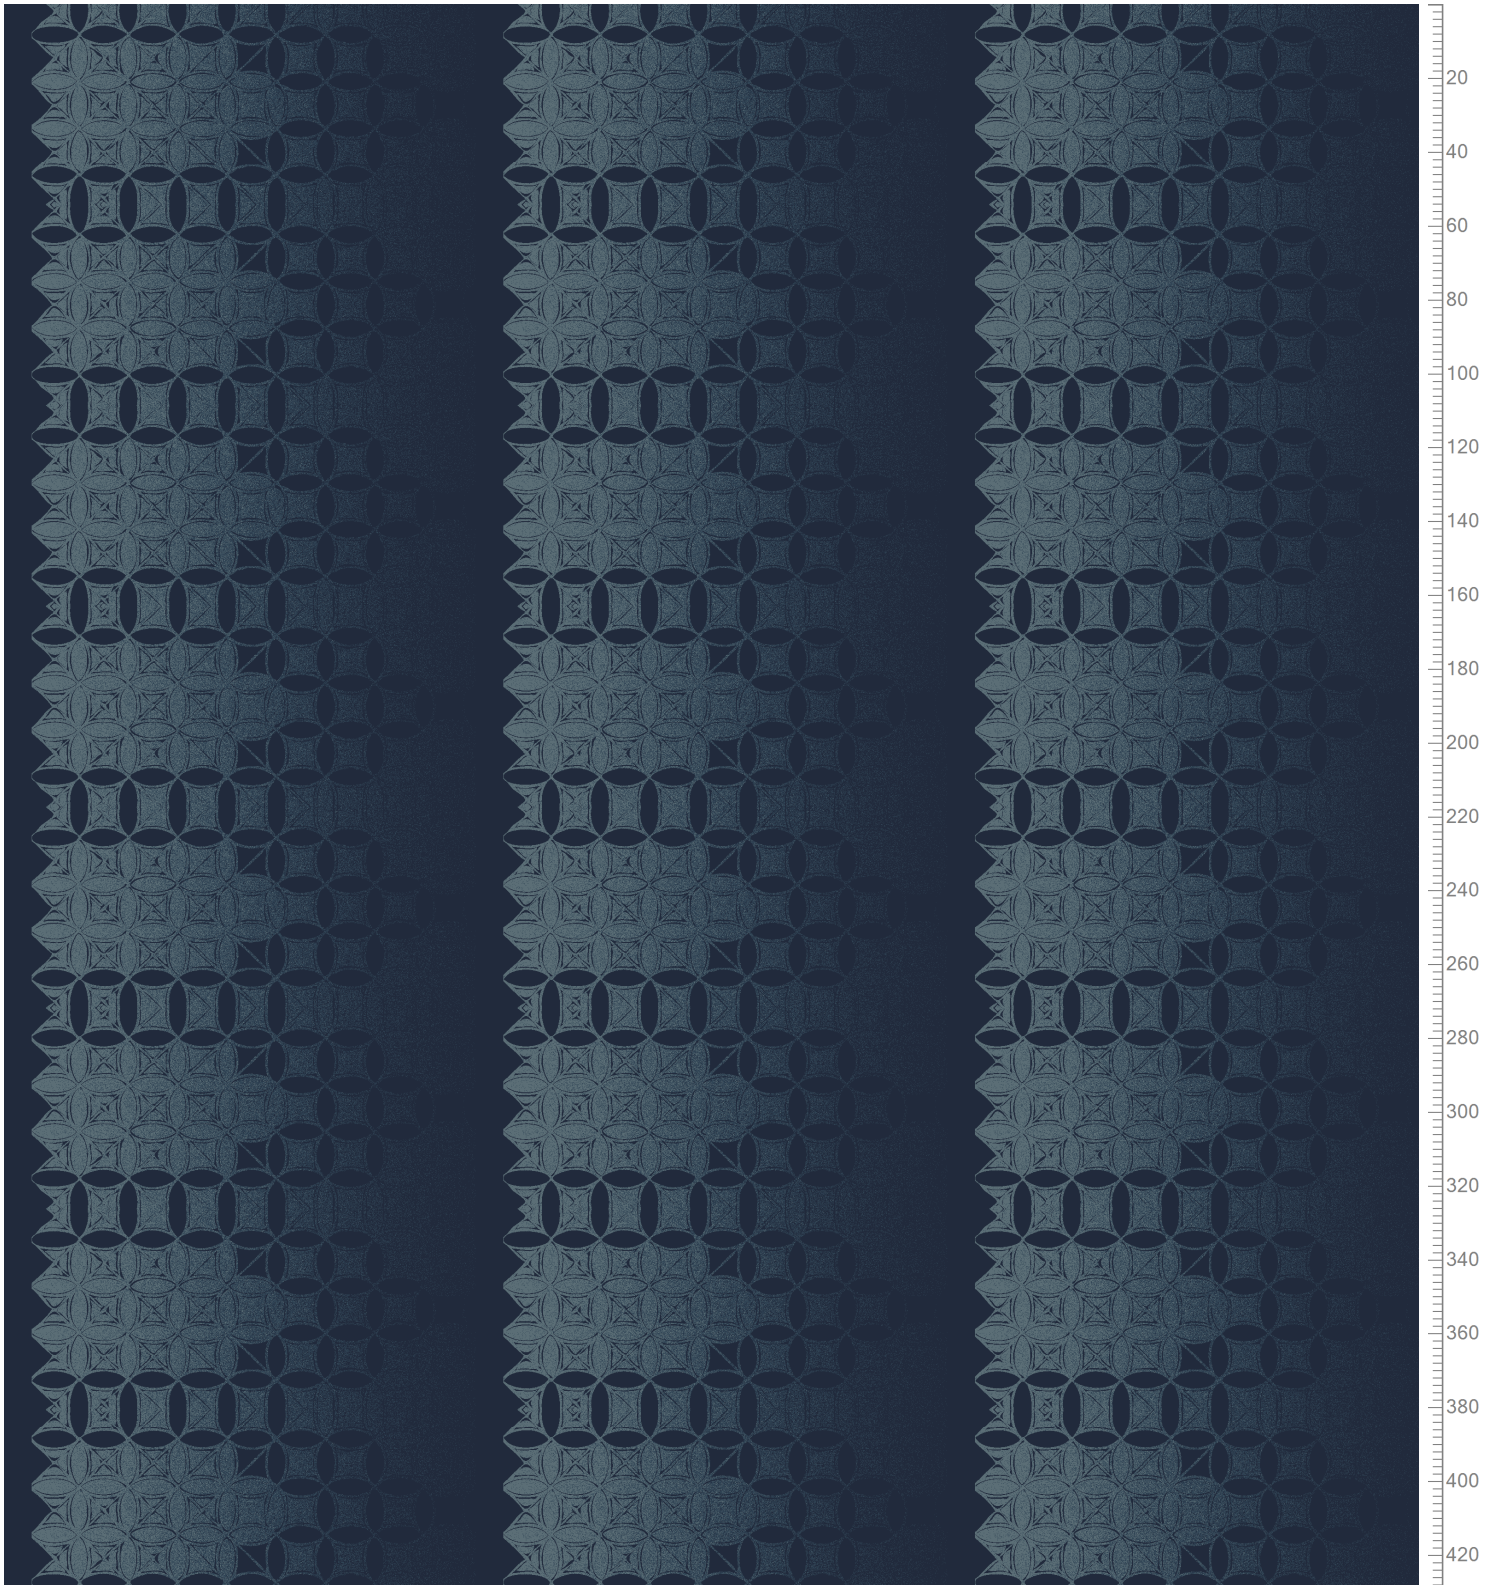

THE MOSQUE COLLECTION 2019  
Palette 5500

Repeat: X=130.0cm Y=109.0cm (Size Shown: X=390.14cm Y=428.24cm)

K40507 5500-BC7 5.86%	5500AC58 Accent 58 19.66%	5500AC59 Accent 59 20.62%

Colors are approximation only. Physical sample must be approved for ordering.  
Copyright: egetaepper a/s - SHA