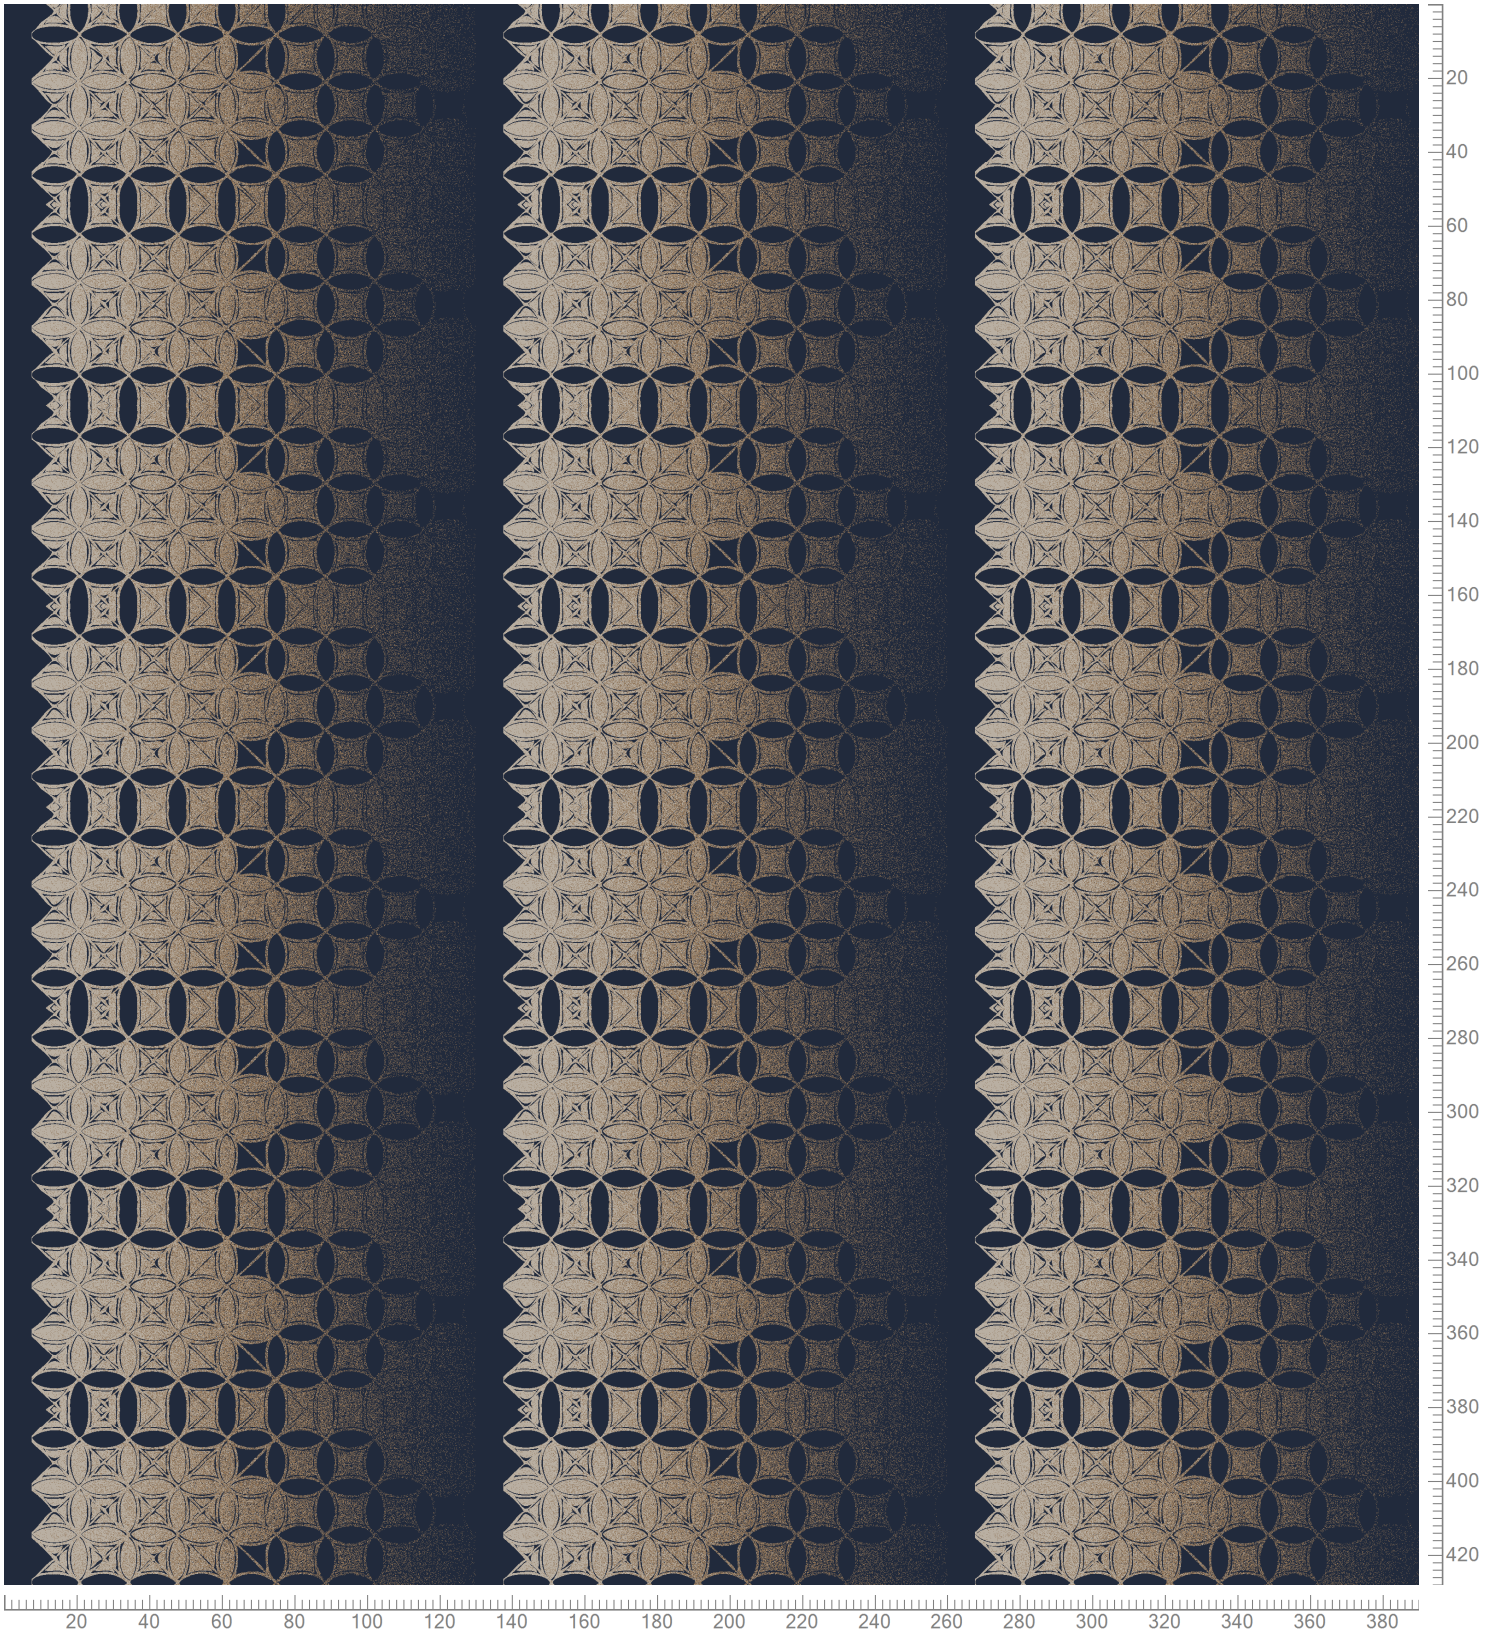

THE MOSQUE COLLECTION 2019
Palette 5500

Repeat: X=130.0cm Y=109.0cm (Size Shown: X=390.14cm Y=428.24cm)

K40507 5500-BC7 5.86%	K40504 5500-BC4 19.66%	K40512 5500-BC12 20.62%

Colors are approximation only. Physical sample must be approved for ordering.
Copyright: egetaepper a/s - SHA