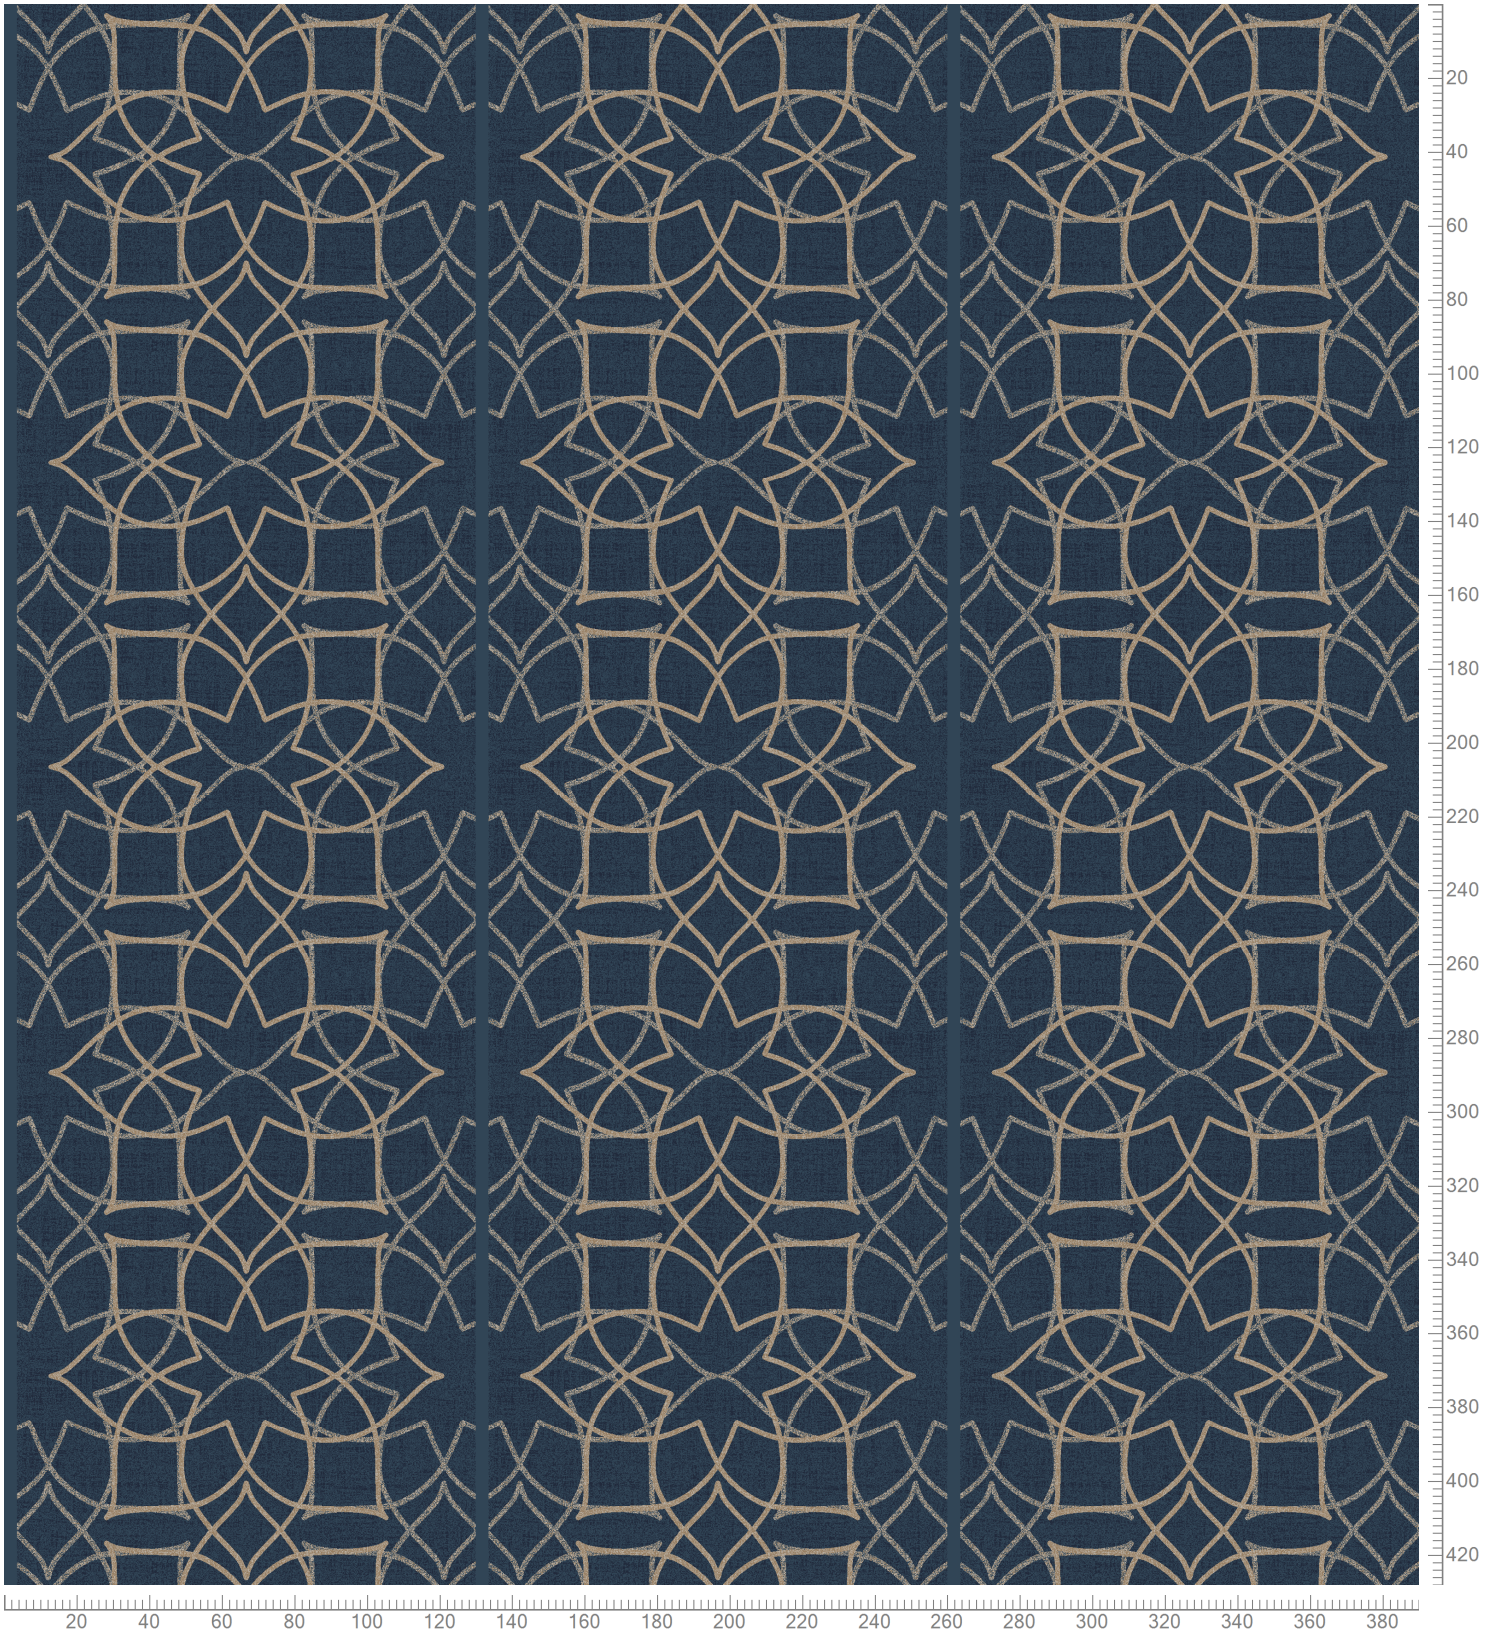

THE MOSQUE COLLECTION 2019
Palette 5500

Repeat: X=130.0cm Y=165.5cm (Size Shown: X=390.14cm Y=428.24cm)

K40507 5500-BC7 8.64%	5500AC59 Accent 59 19.50%	K40504 5500-BC4 1.34%	5500AC18 Accent 18 2.12%

Colors are approximation only. Physical sample must be approved for ordering.
Copyright: egetaepper a/s - SHA