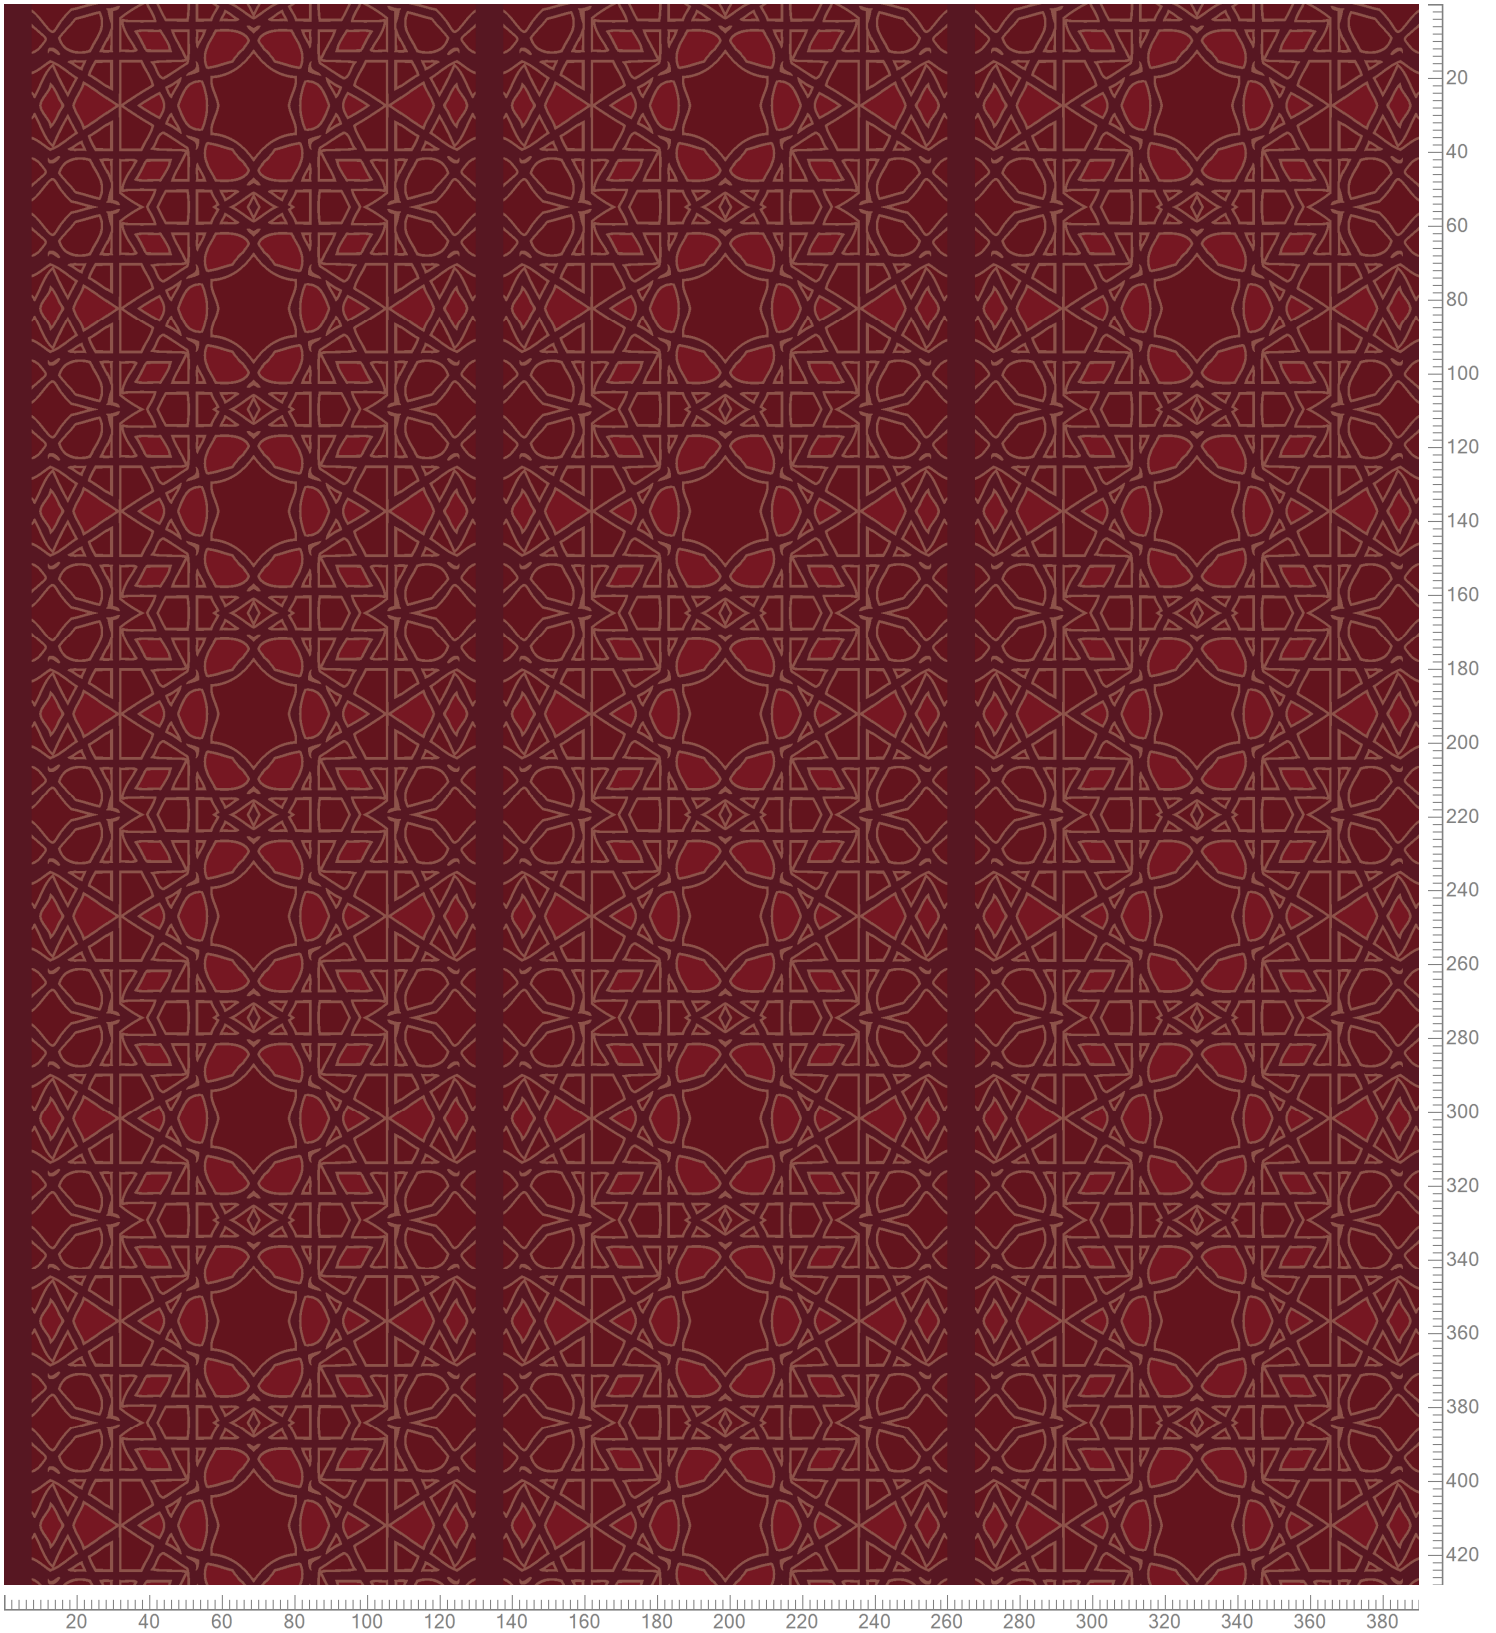

Design: RF55001702
Version: *EF93316-10U*

Date: 4-MAR-2019 sha
Copyright: egetaepper a/s - SHA
Approved by:

THE MOSQUE COLLECTION 2019
Palette 5500

Repeat: X=130.0cm Y=55.0cm (Size Shown: X=390.14cm Y=428.24cm)

5500AC70U Accent 70 26.80%	5500AC71C Accent 71 36.37%	5500AC48U Accent 48 20.37%	K40509 5500-BC9 10.60%

Colors are approximation only. Physical sample must be approved for ordering.
Copyright: egetaepper a/s - SHA