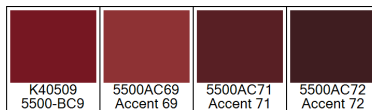

Design: RF5500160  
Version: \*EF80025-5\*

Date: 15-AUG-2019 loso  
Copyright: egetaepper a/s - LOSO  
Approved by:

CULTURES - Kashmir  
Standard palette 5500

Colors are approximation only. Physical sample must be approved for ordering.  
Copyright: egetaepper a/s - LOSO