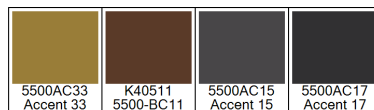

Design: RF5500155
Version: *EF80013-4*

Date: 15-AUG-2019 loso
Copyright: egetaepper a/s - LOSO
Approved by:

CULTURES - Erosion
Standard palette 5500

Colors are approximation only. Physical sample must be approved for ordering.
Copyright: egetaepper a/s - LOSO