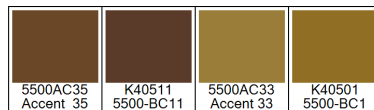

CULTURES - Grid
Standard palette 5500

Colors are approximation only. Physical sample must be approved for ordering.
Copyright: egetaepper a/s - LOSO