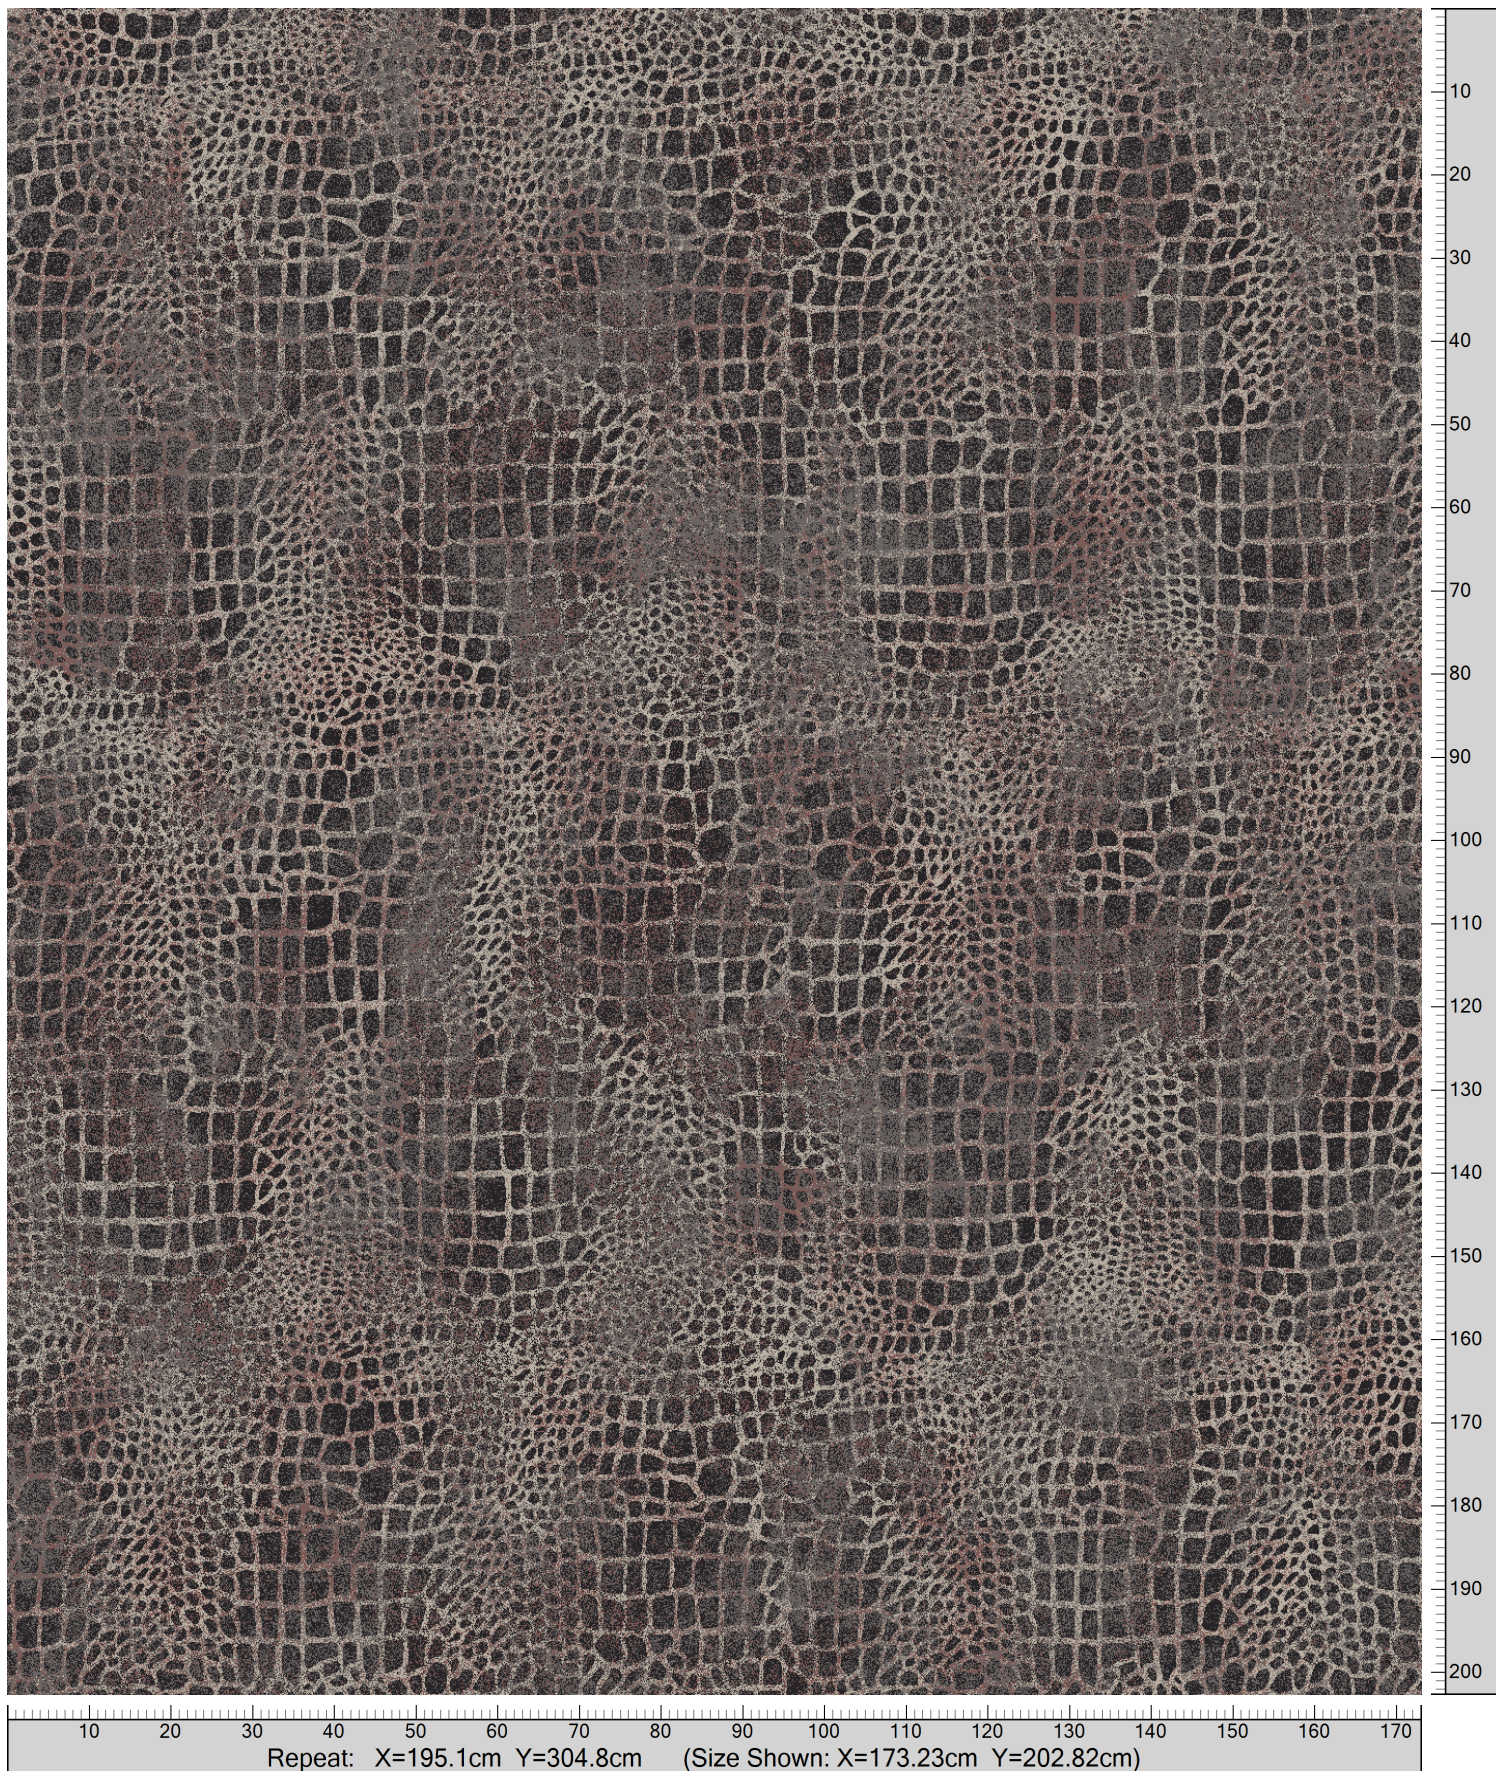

Design: RF5500139
Version: *EF80013-3*

Date: 18-JUN-2019 pnp
Copyright: egetaepper a/s - pia
Approved by:

CULTURES - Erosion
Standard Palette 5500

Repeat: X=195.1cm Y=304.8cm (Size Shown: X=173.23cm Y=202.82cm)