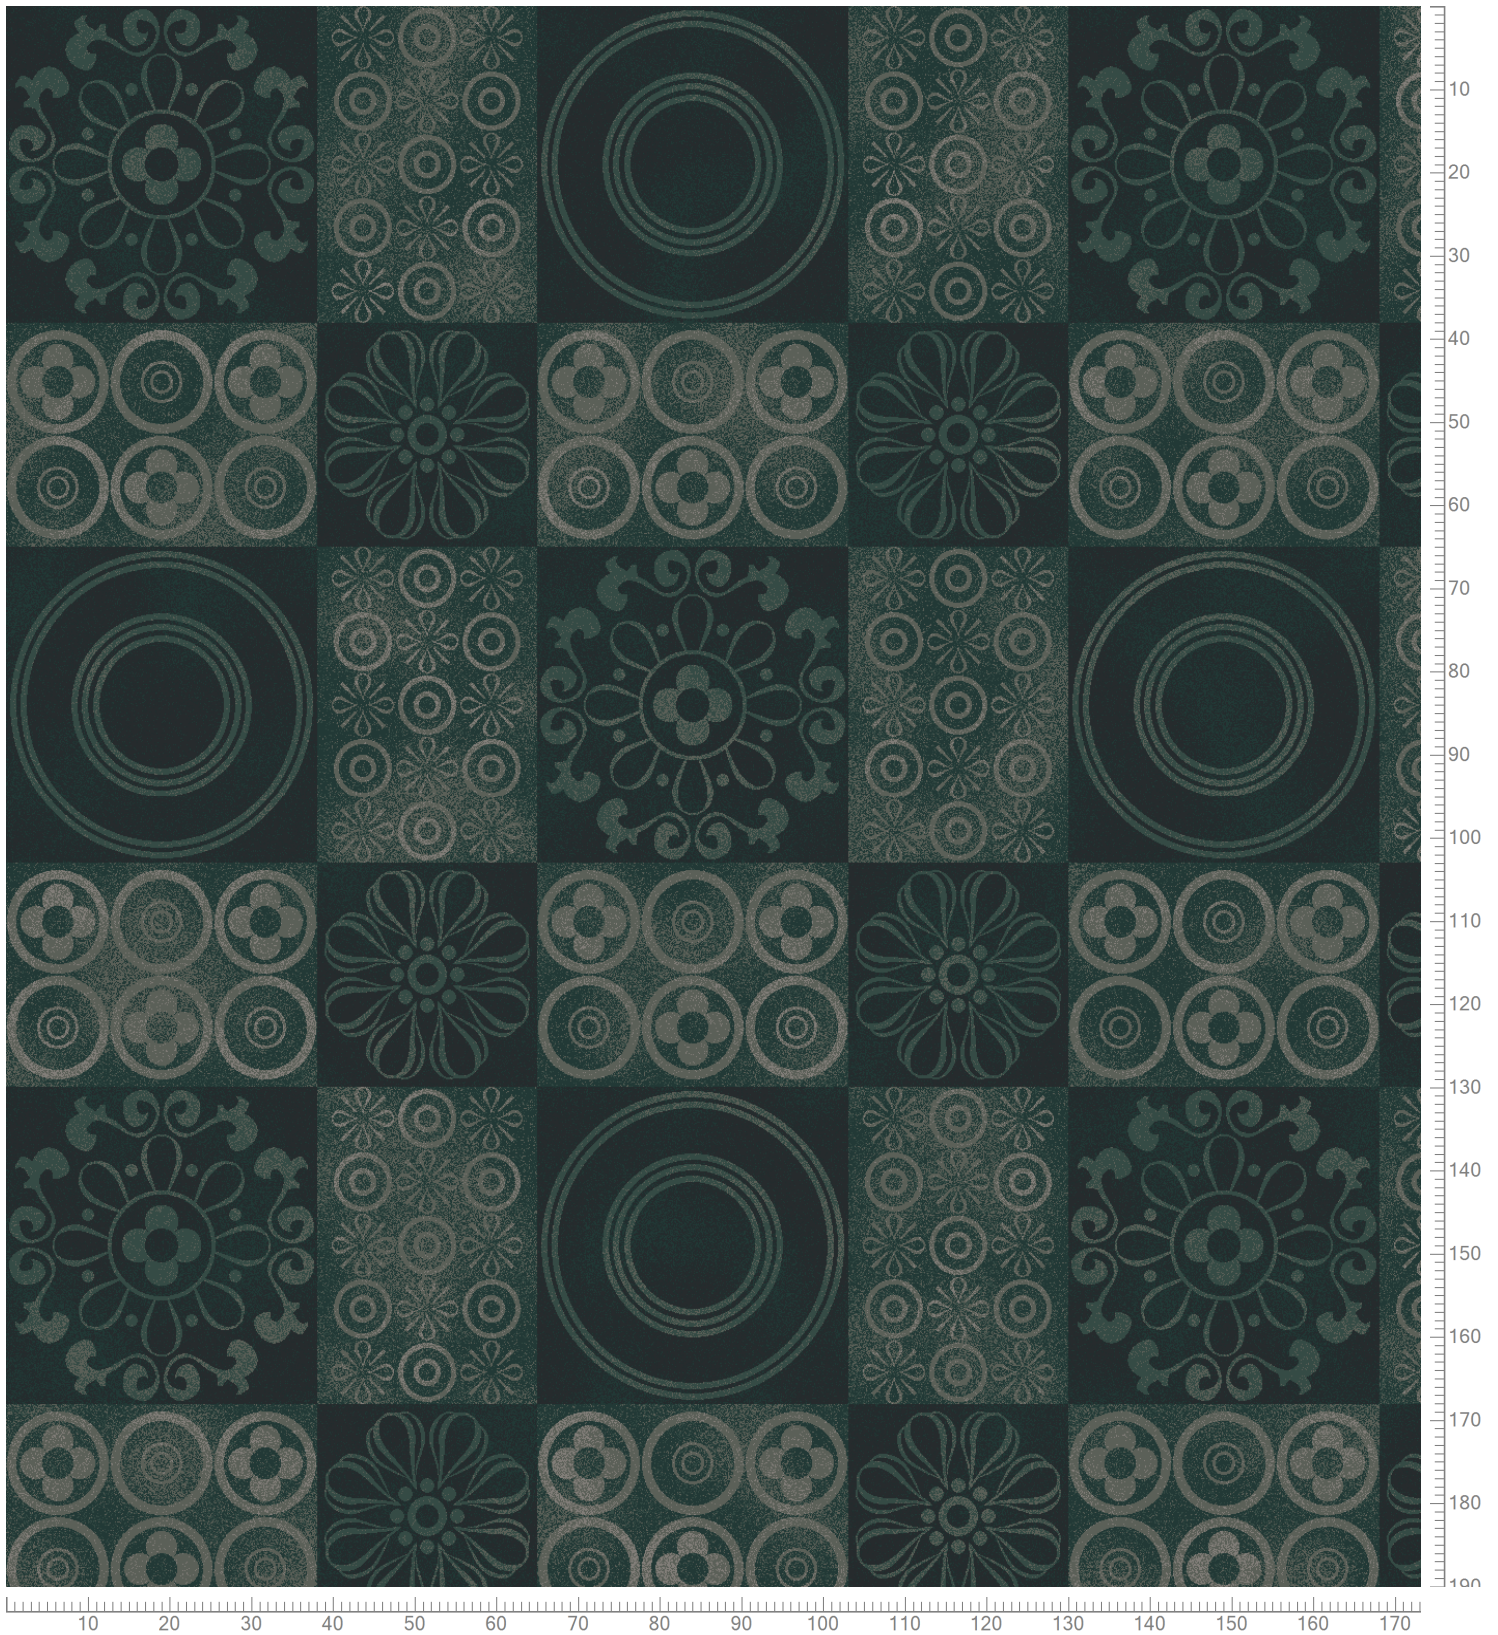

Design: RF55001349
Version: EF82004-8

Date: 19-JAN-2021 hjj
Copyright: egecarpets a/s - LYKKE
Approved by:

GRAPHIC - Spanish Mosaic
Standard Palette 5500

Repeat: X=390.1cm Y=390.1cm (Size Shown: X=173.23cm Y=190.12cm)