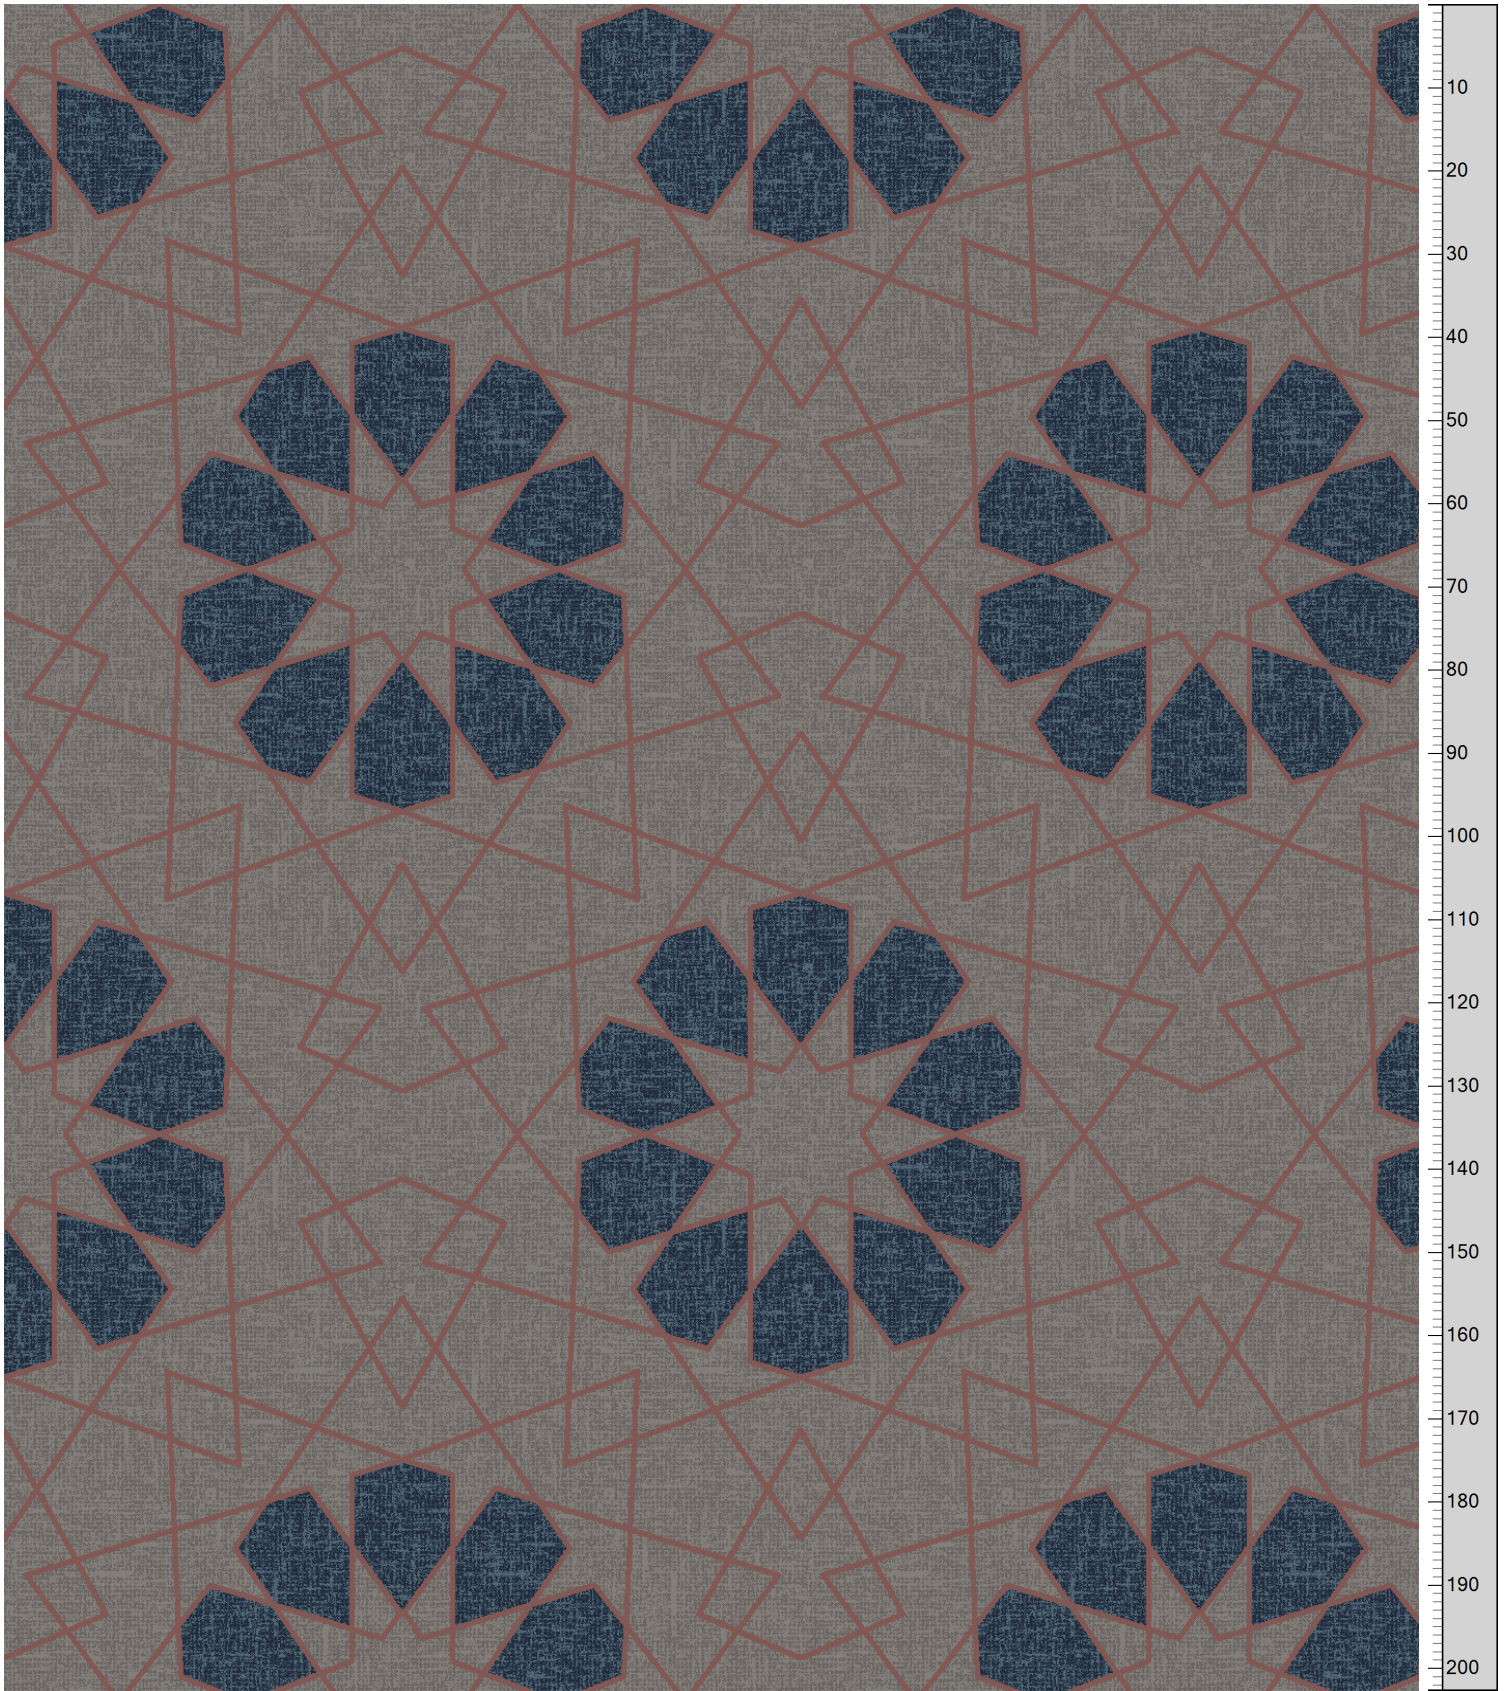

Design: RF5500116  
Version: \*EF80017-2\*

Date: 15-MAY-2019 pnp  
Copyright: egetaepper a/s - pia  
Approved by:

CULTURES - Geometric Lace  
Standard Palette 5500

Repeat: X=97.5cm Y=136.1cm (Size Shown: X=173.23cm Y=202.82cm)