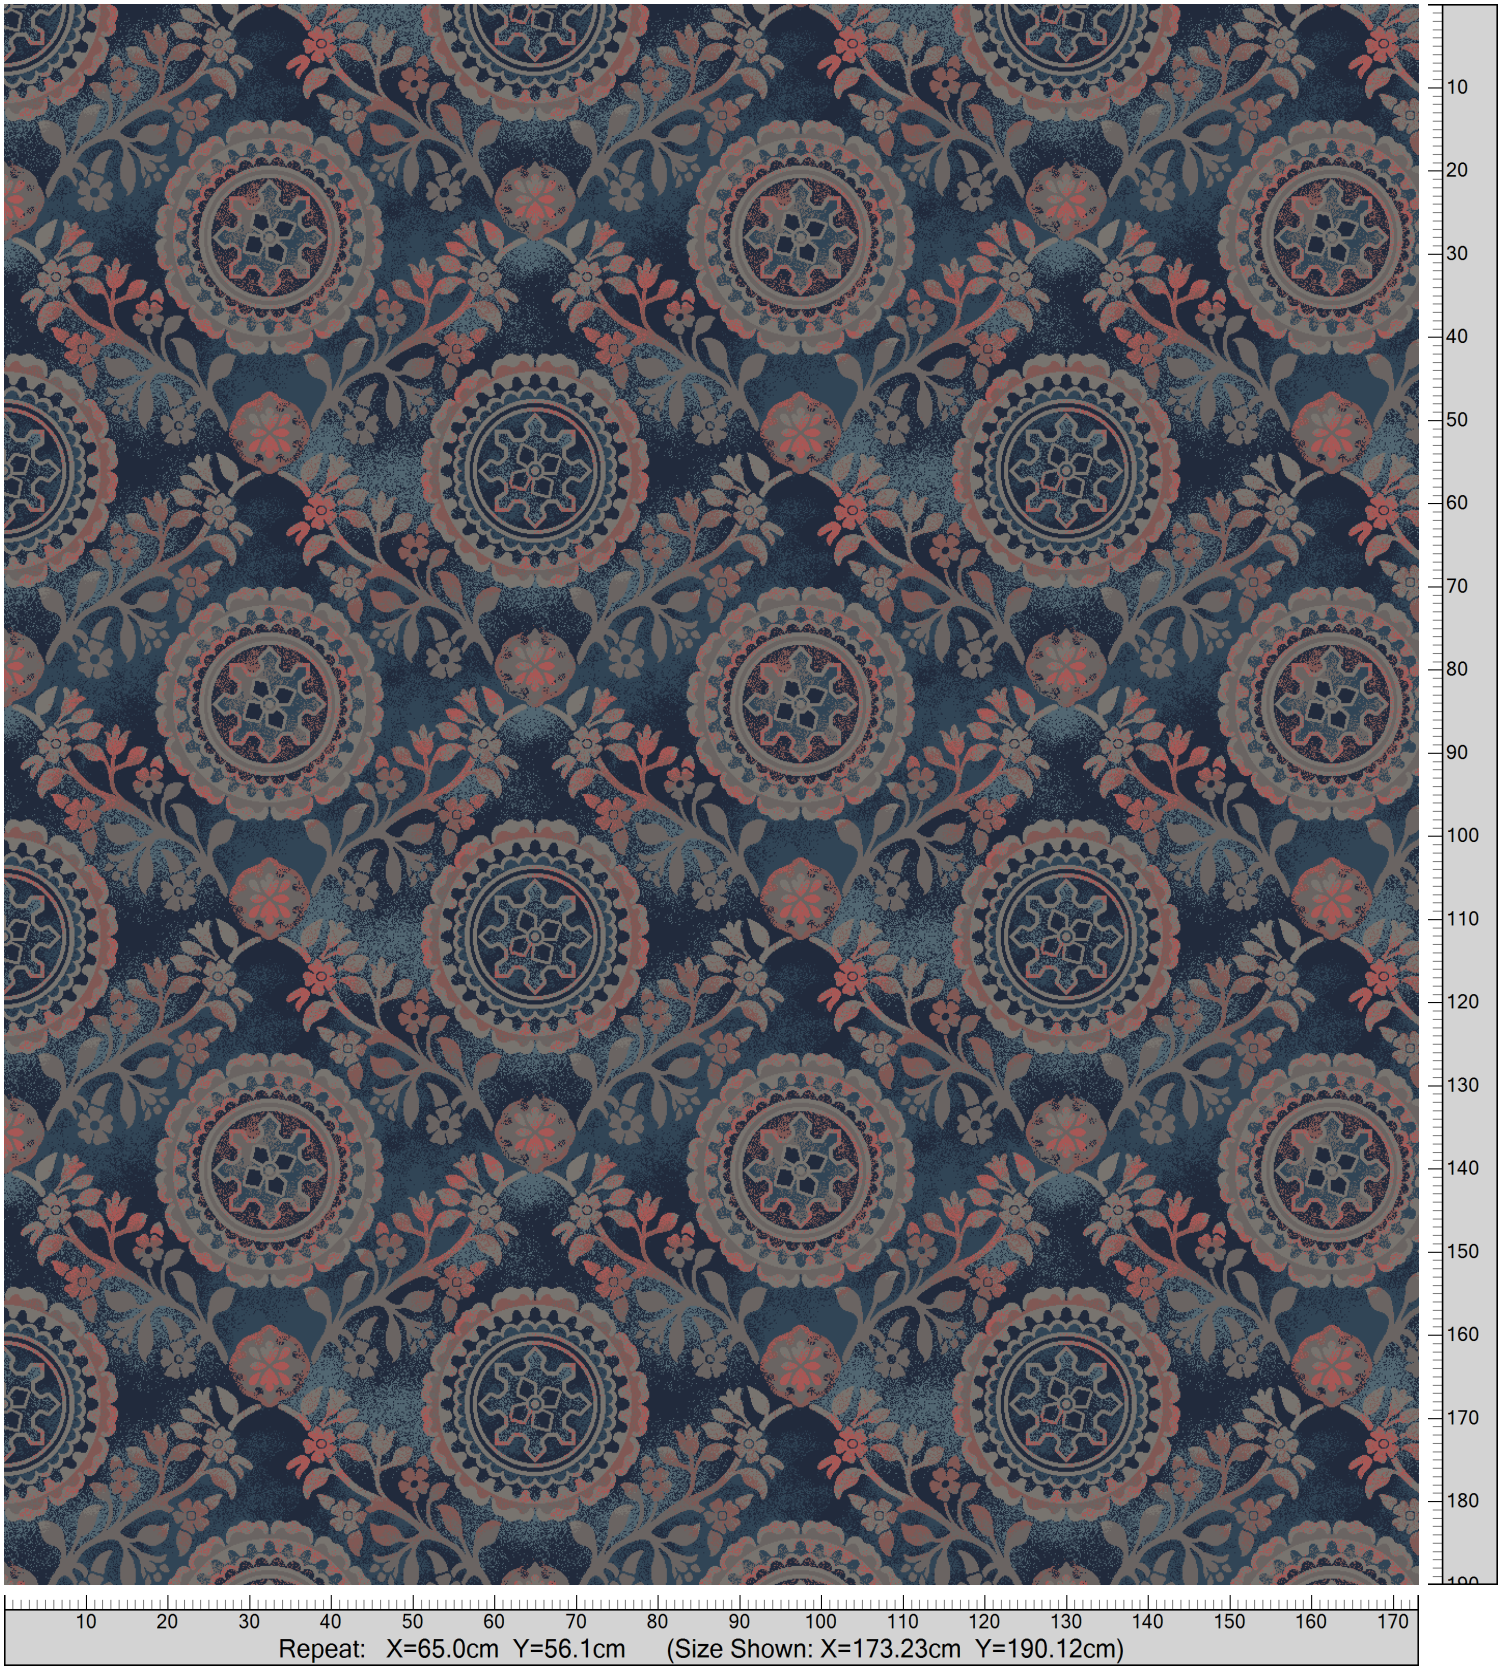

Design: RF5500112
Version: *EF80005-3*

Date: 15-JAN-2020 pnp
Copyright: egetaepper a/s - pia
Approved by:

CULTURES - Calcutta
Standard Palette 5500

Repeat: X=65.0cm Y=56.1cm (Size Shown: X=173.23cm Y=190.12cm)