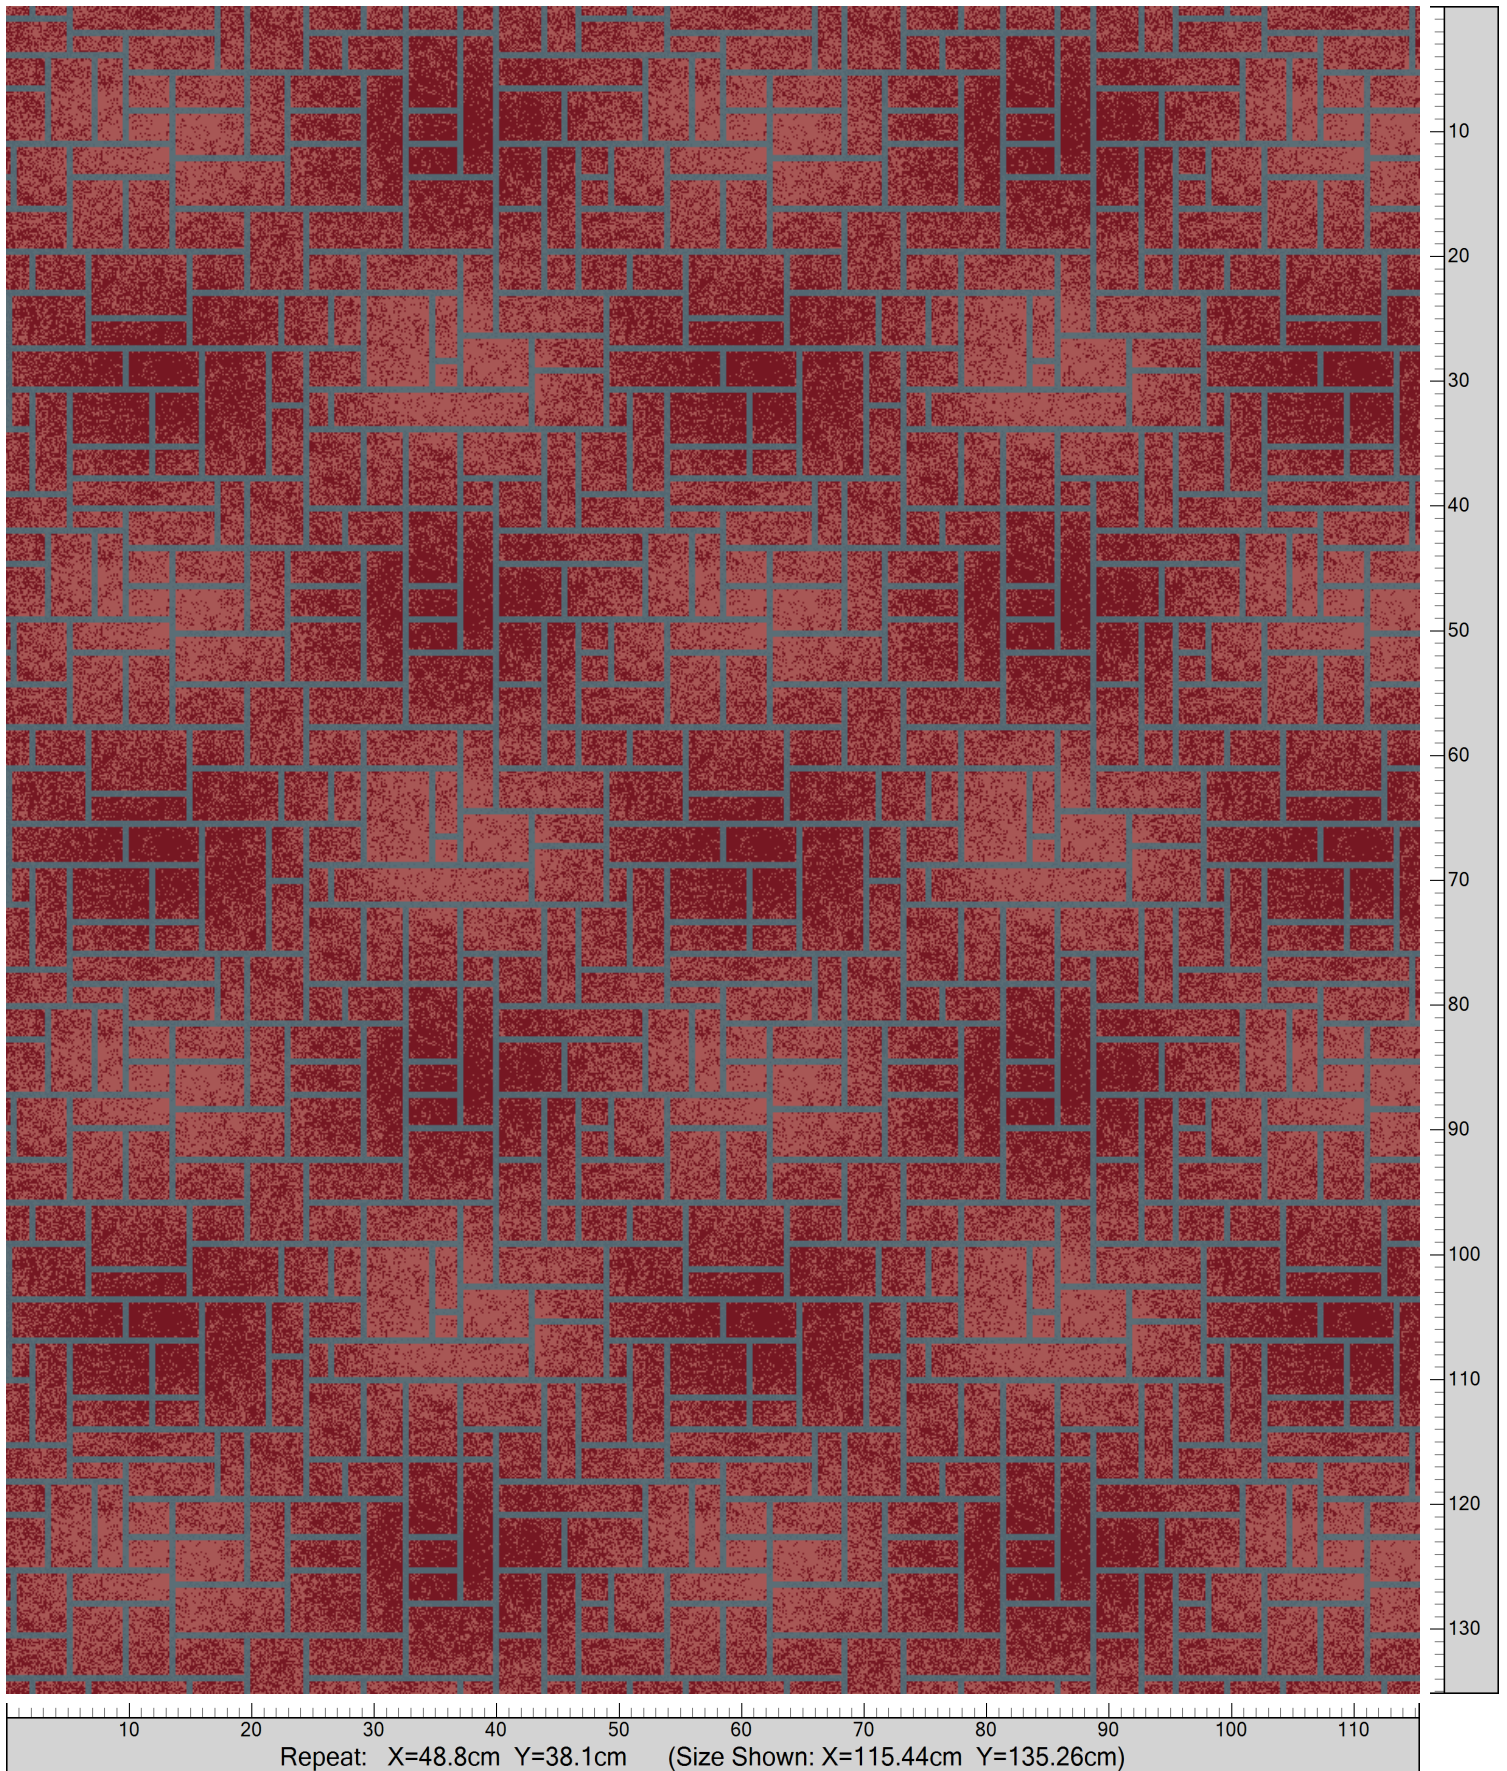

CULTURES - Grid  
Standard Palette 5500

Repeat: X=48.8cm Y=38.1cm (Size Shown: X=115.44cm Y=135.26cm)