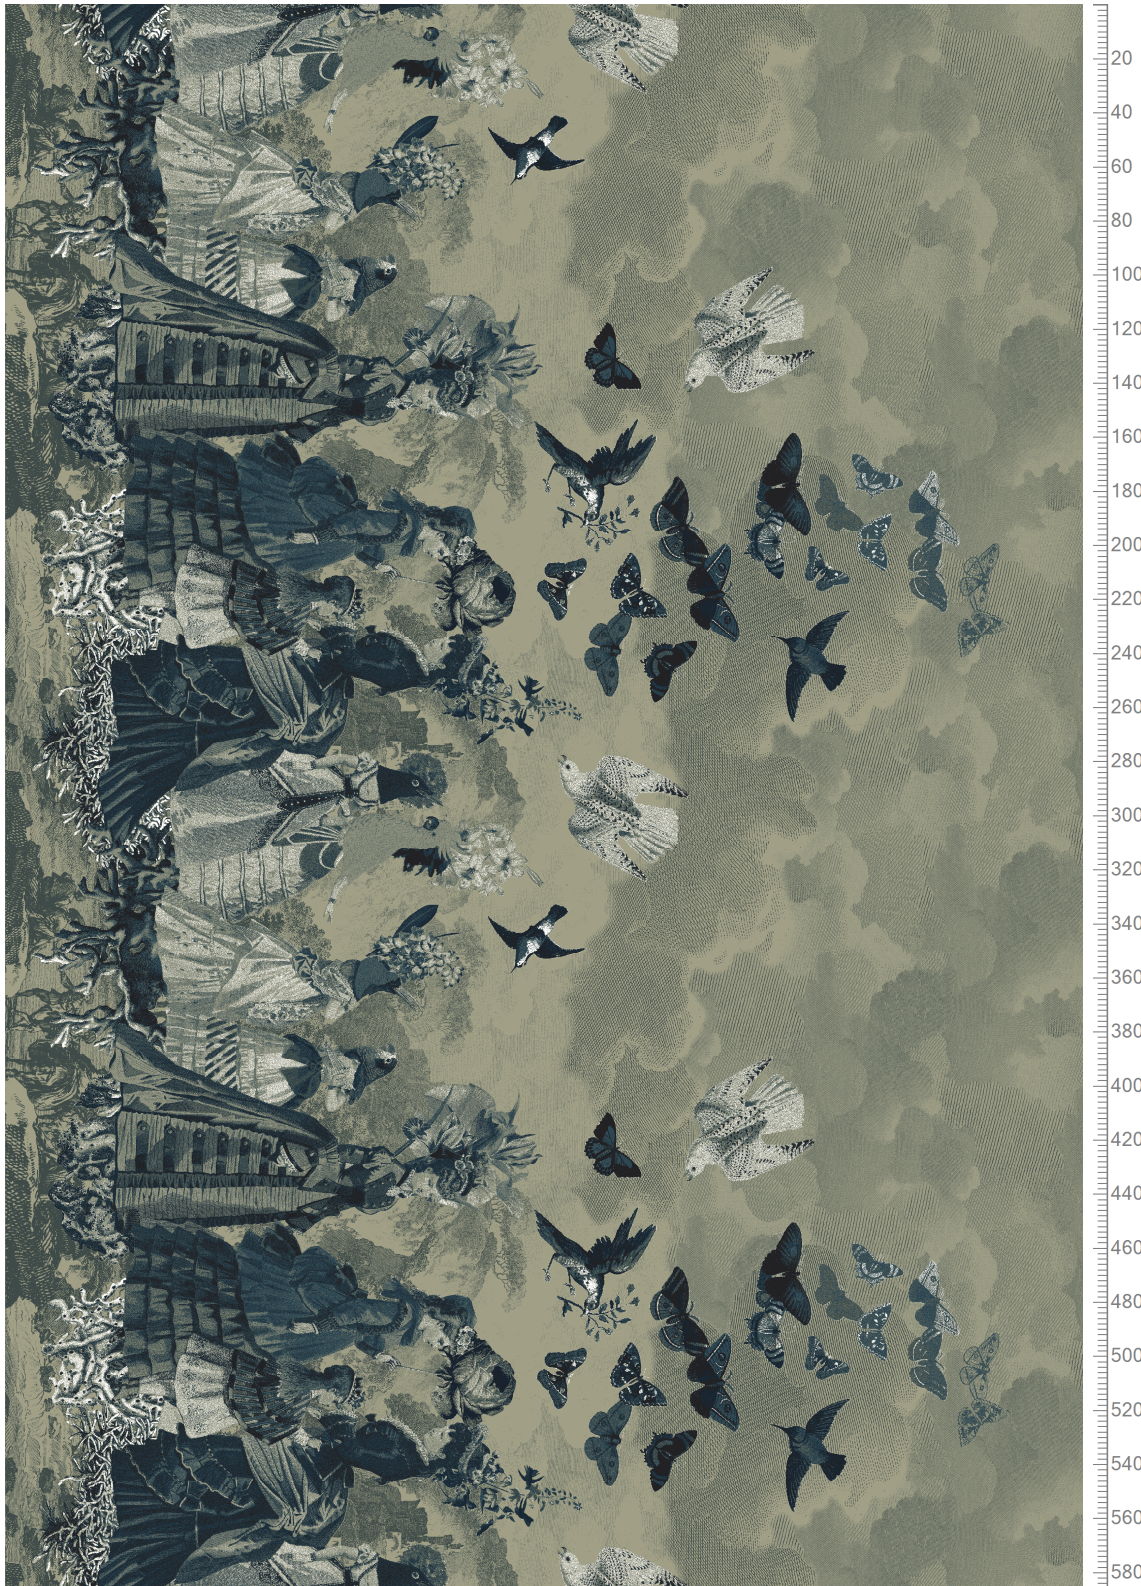

Design: RF52952700
Version: EF42996-2

Date: 3-FEB-2017 slh
Copyright: Egetaepper as - SLH
Approved by:

ege

DOK. F0011

PAPILLONS MONOCHROMES / ATELIER by Monsieur Christian Lacroix
Col K5295 / Room: 400 x 585 cm
Infill: RF52952701

Design Size: X=406.40cm Y=585.22cm (Size Shown: X=406.40cm Y=585.22cm)

K28603 K5295-3	K28602 K5295-2	K28601 K5295-1	5295AC13 Accent 13	255-255-255	5295AC18 Accent 18	K28606 K5295-6	5295AC19 Accent 19	5295AC20 Accent 20	H28605 K5295-5	K20012 Black
-------------------	-------------------	-------------------	-----------------------	-------------	-----------------------	-------------------	-----------------------	-----------------------	-------------------	-----------------

Colors are approximation only. Physical sample must be approved for ordering.

Copyright: Egetaepper as - SLH