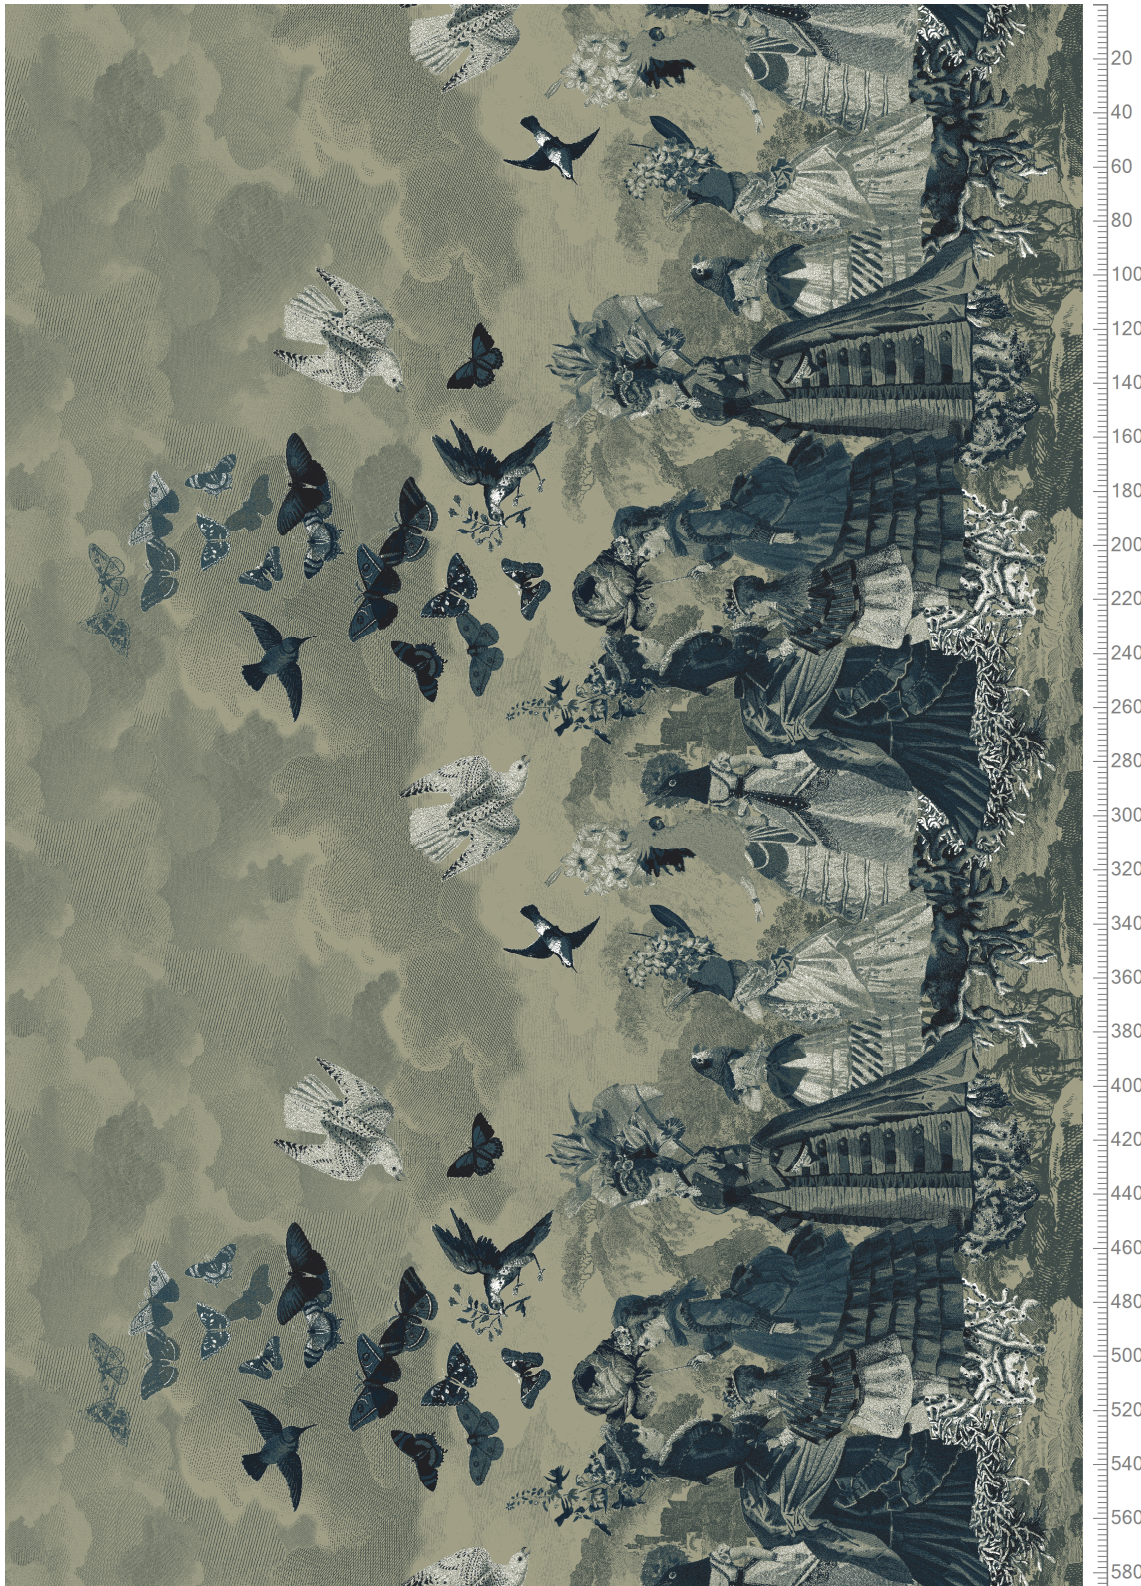

Design: RF52952699
Version: EF42997-2

Date: 3-FEB-2017 amu
Copyright: Egetaepper as - AMU
Approved by:

ege

DOK. F0011

PAPILLONS MONOCHROMES / ATELIER by Monsieur Christian Lacroix
Col K5295 / Room: 400 x 585 cm
Infill: RF52952701

Design Size: X=406.40cm Y=585.22cm (Size Shown: X=406.40cm Y=585.22cm)

K28603 K5295-3 8.16%	K28602 K5295-2 5.33%	K28601 K5295-1 22.60%	5295AC13 Accent 13 2.79%	255-255-255 2.62%	5295AC18 Accent 18 7.83%	K28606 K5295-6 0.43%	5295AC19 Accent 19 1.77%	5295AC20 Accent 20 1.68%	H28605 K5295-5 3.14%	K20012 Black 4.85%
----------------------------	----------------------------	-----------------------------	--------------------------------	----------------------	--------------------------------	----------------------------	--------------------------------	--------------------------------	----------------------------	--------------------------