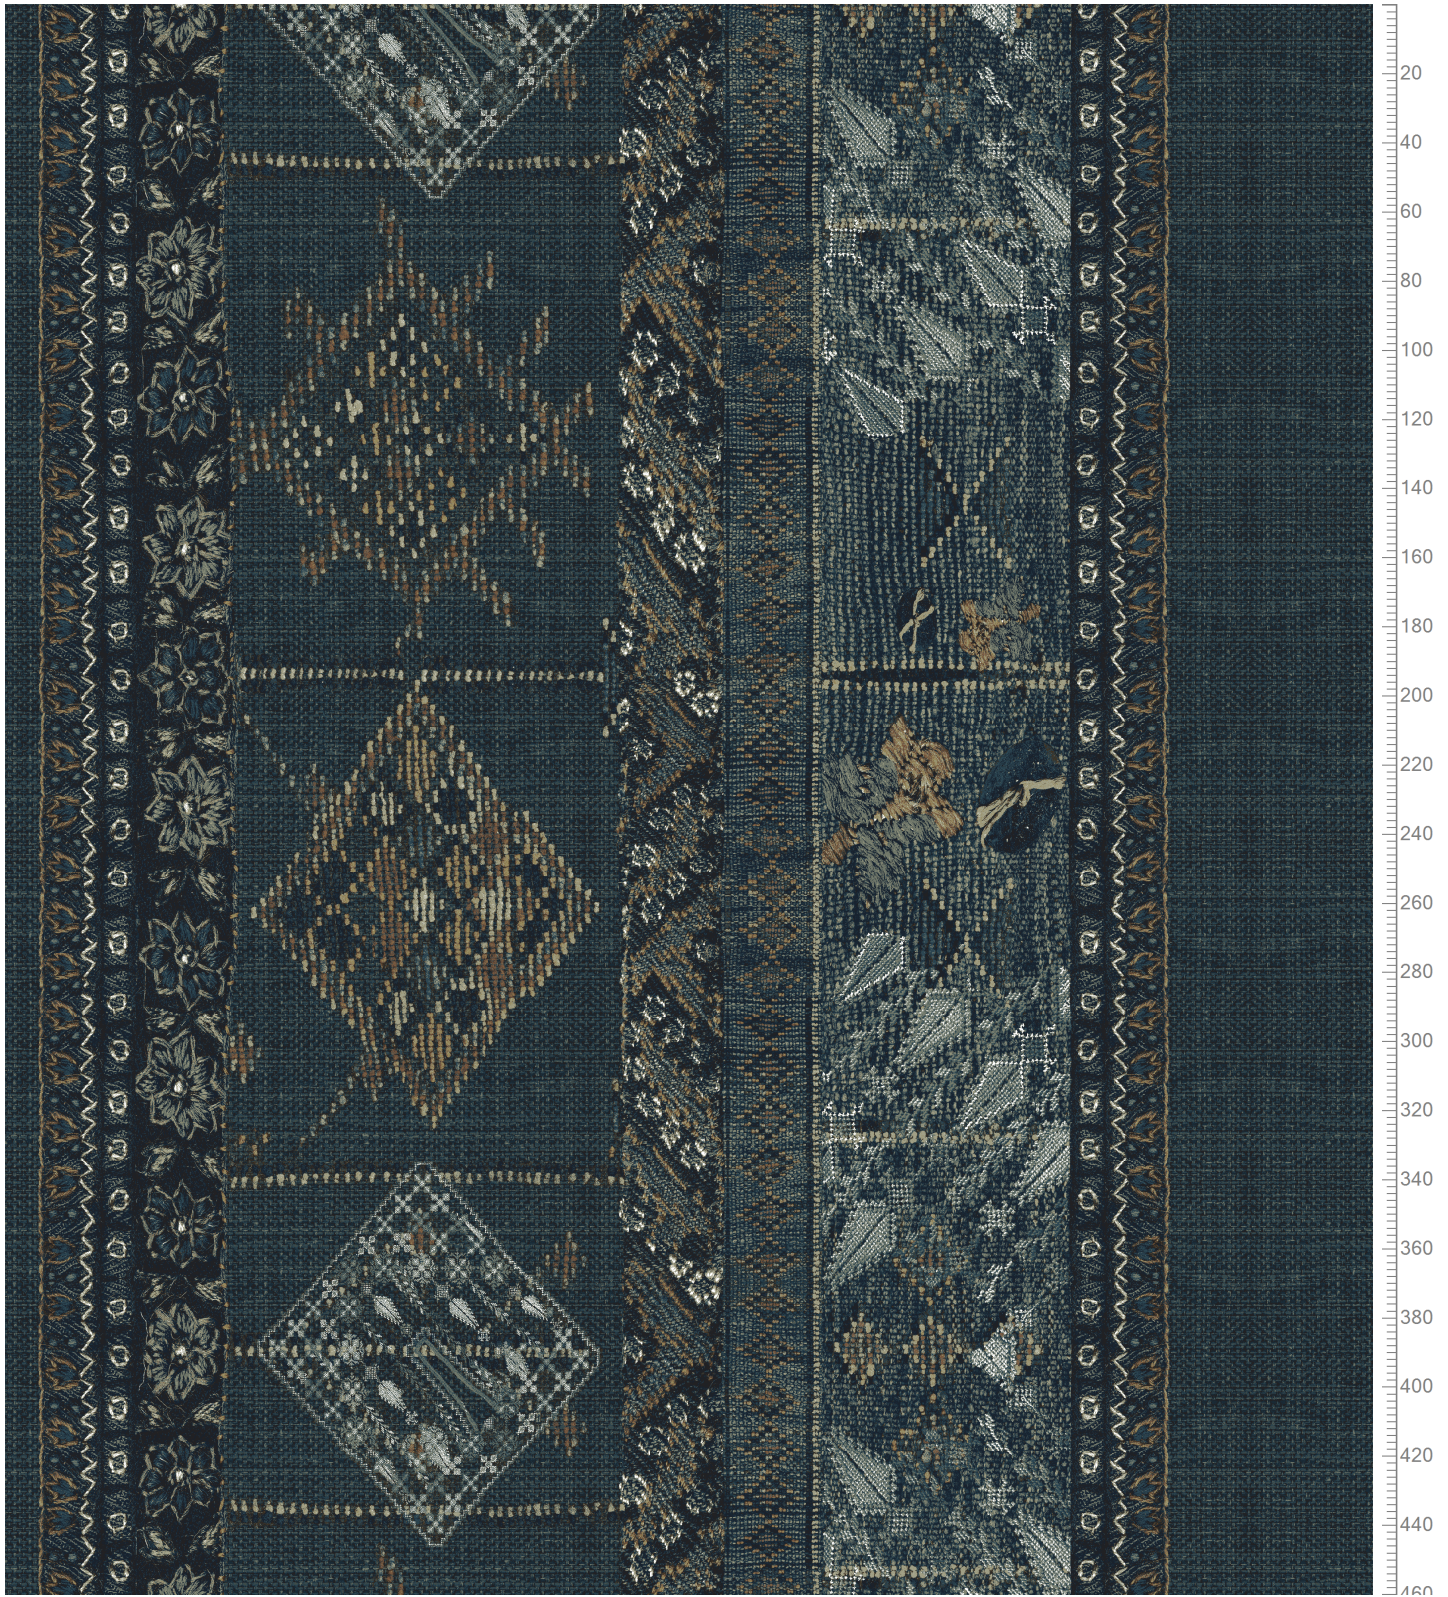

Design: RF52952692
Version: EF42975-2

Date: 3-FEB-2017 amu
Copyright: Egetaepper as - AMU
Approved by:

ege

DOK. F0011

INDIENNE / ATELIER by Monsieur Christian Lacroix
Col K5295 / Room: 400 x 390 cm
Infill: RF52952693

Repeat: X=406.4cm Y=390.1cm

255-255-255 1.03%	K28601 K5295-1 5.63%	5295AC13 Accent 13 1.20%	K28602 K5295-2 6.13%	5295AC18 Accent 18 9.71%	K28606 K5295-6 4.63%	H28605 K5295-5 15.17%	K20012 Black 8.91%	K28609 K5295-9 1.20%	5295AC33 Accent 33 2.05%	5295AC40 Accent 40 5.88%	K28603 K5295-3 5.37%	5295AC20 Accent 20 11.71%
----------------------	----------------------------	--------------------------------	----------------------------	--------------------------------	----------------------------	-----------------------------	--------------------------	----------------------------	--------------------------------	--------------------------------	----------------------------	---------------------------------