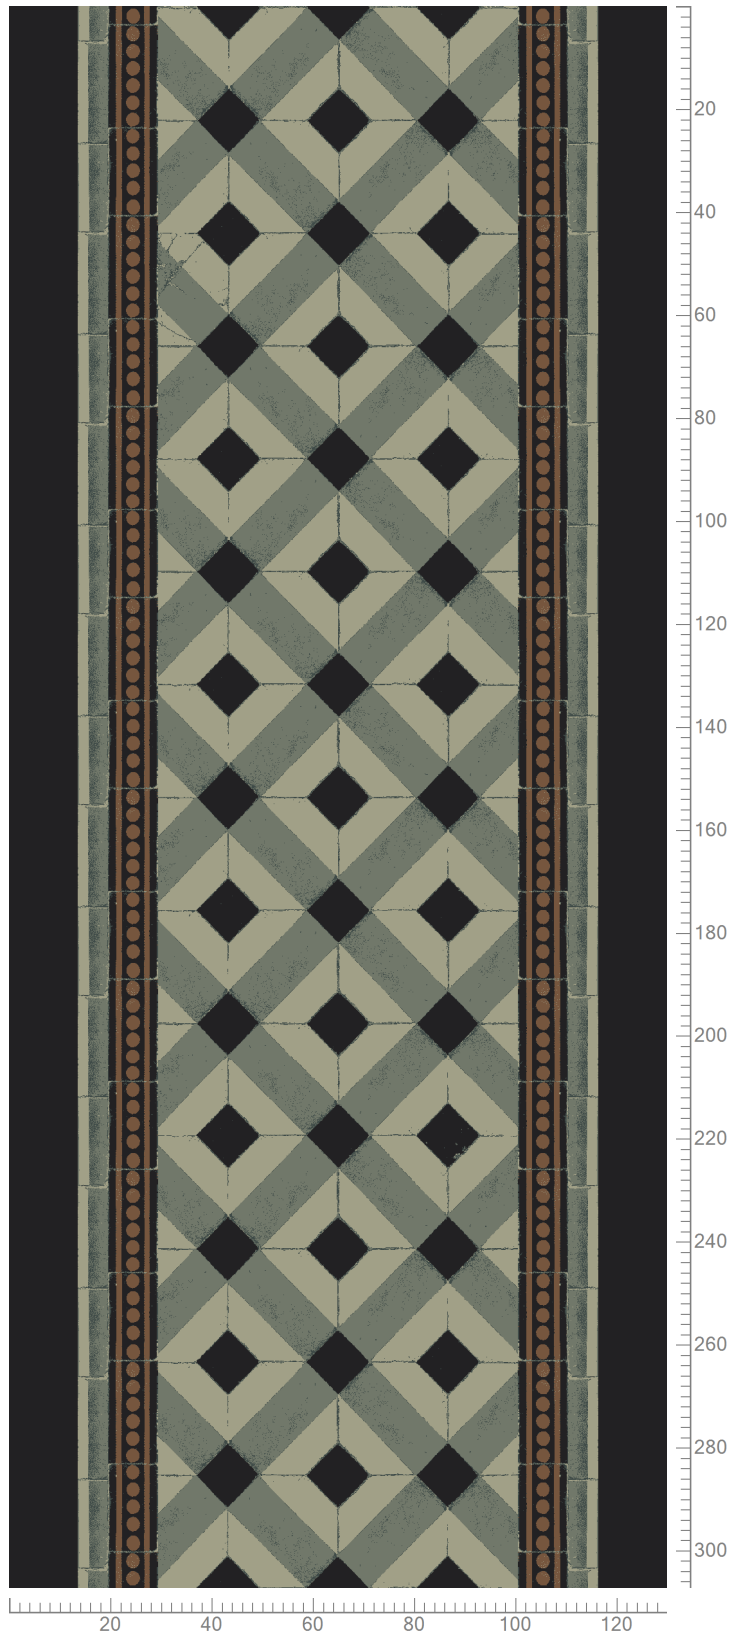

Design: RF52952686
Version: EF42981-2

Date: 3-FEB-2017 amu
Copyright: Egetaepper as - AMU
Approved by:

ege

DOK. F0011

CARREAUX RUNNER / ATELIER by Monsieur Christian Lacroix
Col K5295 / Runner: 130 x 307 cm
Infill: RF52952687

Repeat: X=130.0cm Y=307.3cm

 K20012 Black 20.90%	 K28601 K5295-1 3.44%	 K28602 K5295-2 4.74%	 K28603 K5295-3 2.30%	 5295AC33 Accent 33 6.07%
--	---	---	---	--

Colors are approximation only. Physical sample must be approved for ordering.
Copyright: Egetaepper as - AMU