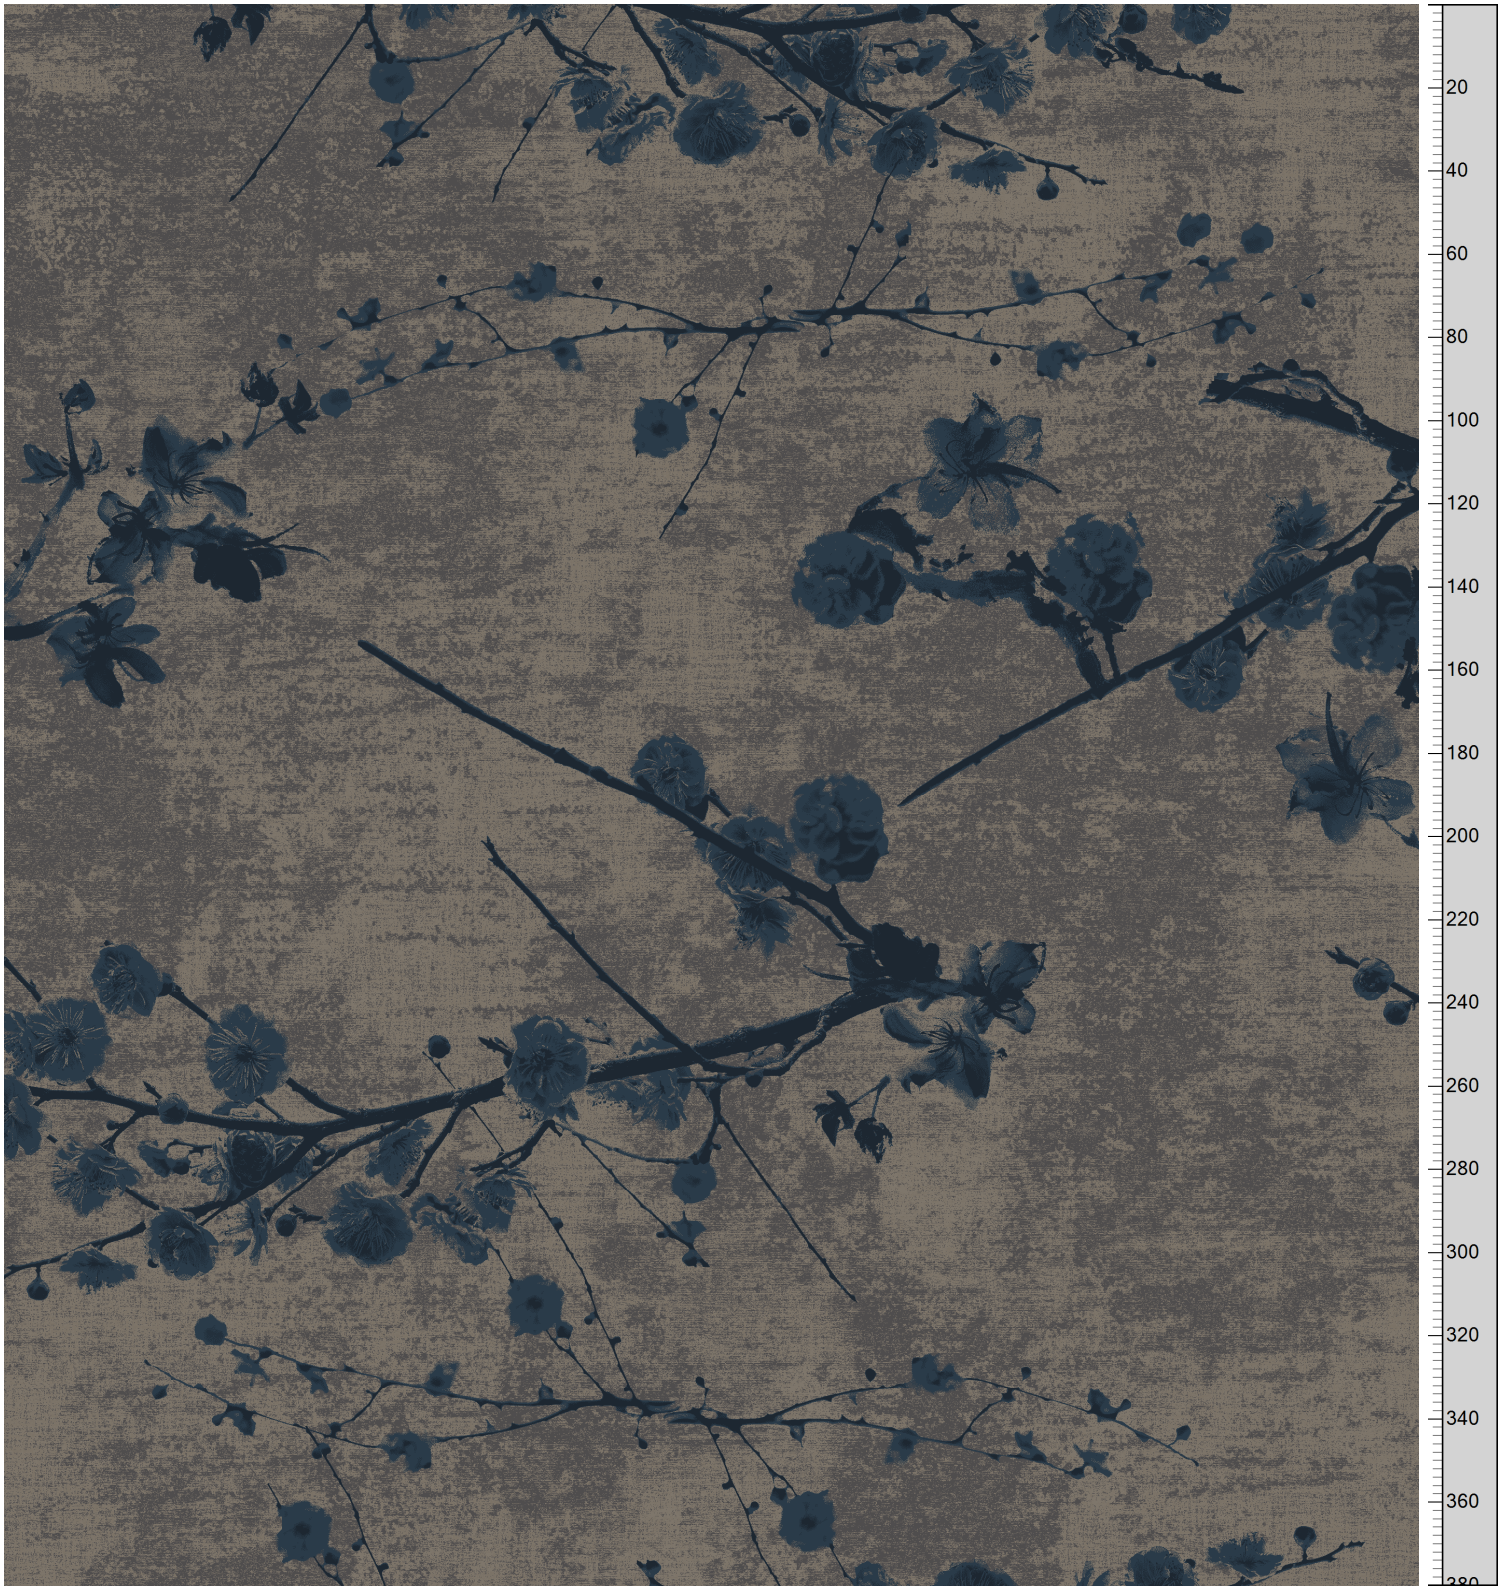

Design: RF52952544
Version: EF36008-5E

Date: 25-NOV-2020 pnp
Copyright: egecarpets a/s - pia
Approved by:

RAWLINE SCALA - VELVET BLOOM
STANDARD PALETTE K5295

Design Size: X=390.14cm Y=780.29cm (Size Shown: X=346.46cm Y=380.37cm)

| | | | | | |
|--|--|--|--|--|--|
| | | | | | |
|--|--|--|--|--|--|

Colors are approximation only. Physical sample must be approved for ordering.
Copyright: egecarpets a/s - pia