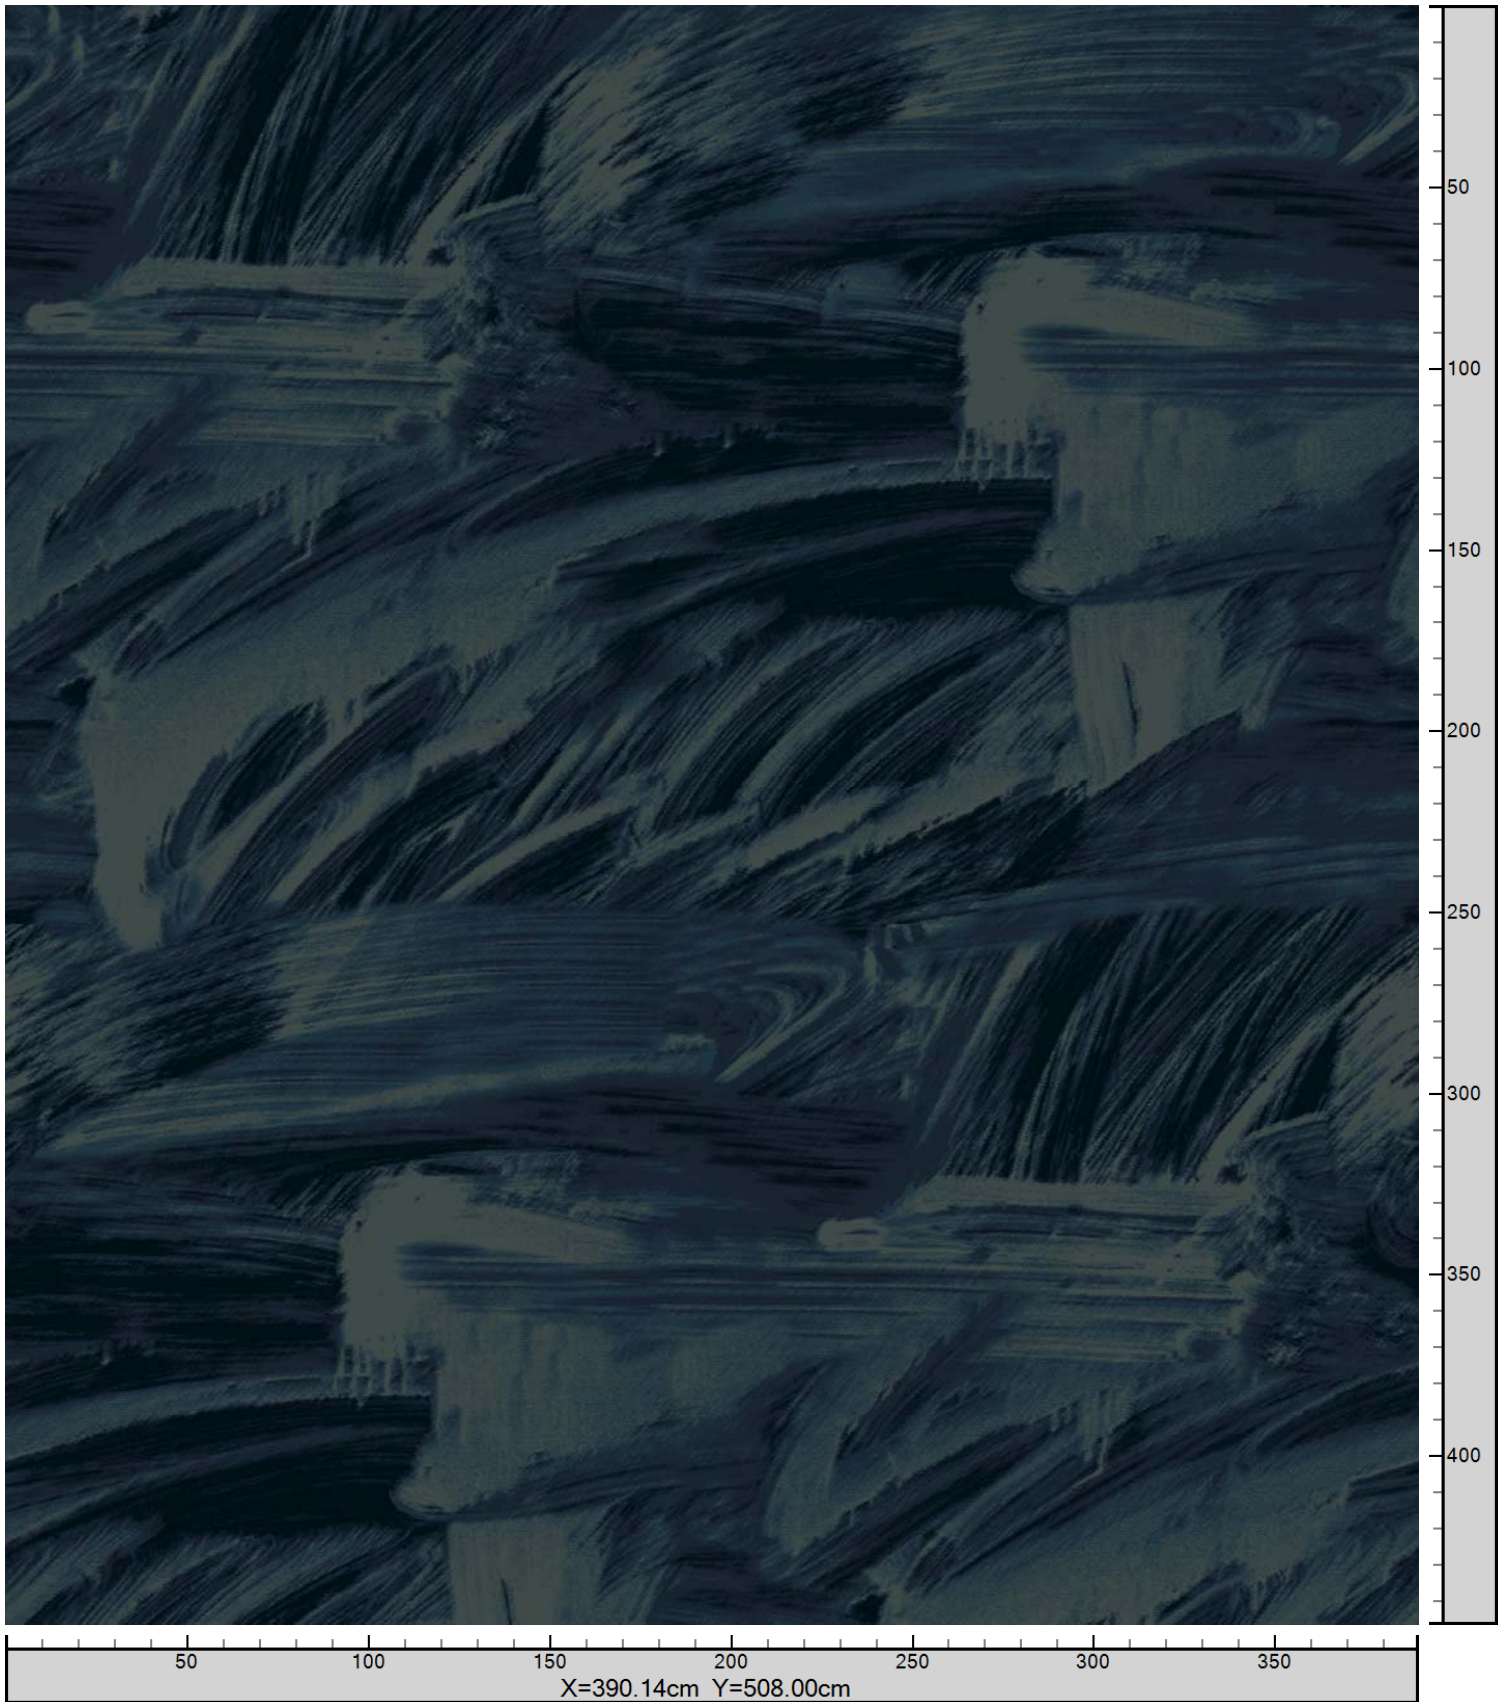

WASH / Tom Dixon  
Col k5295 / Rep: 390 x 508 cm

Note: Colors are approximations only!

K28603 K5295-3 19.43%	5295AC19 Accent 19 0.85%	K28606 K5295-6 25.47%	H28605 K5295-5 36.48%	K20012 Black 17.77%