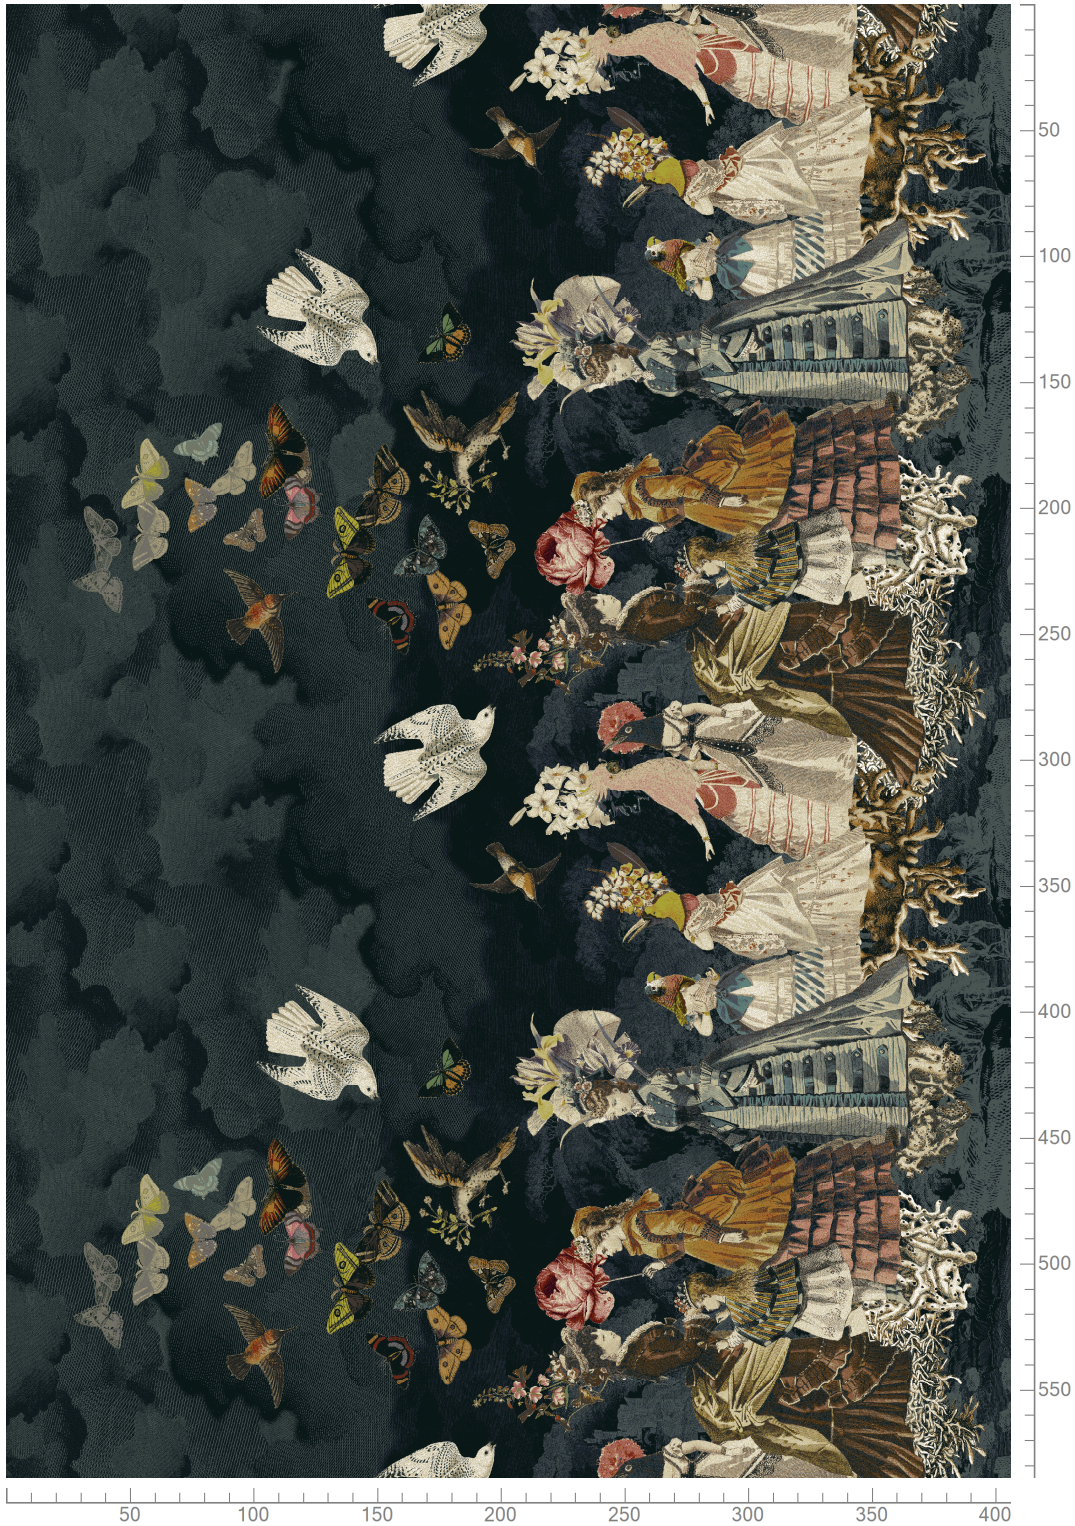

Design: RF52752712
Version: EF42995-4

Date: 3-FEB-2017 slh
Copyright: Egetaepper as - SLH
Approved by:

ege

DOK. F0011

PAPILLONS NOIRS / ATELIER by Monsieur Christian Lacroix
Col K5275 / Room: 400 x 585 cm
Infill: RF52752713

Design Size: X=406.40cm Y=585.22cm (Size Shown: X=406.40cm Y=585.22cm)

5275AC43 Accent 43	K28364 K5275-6	K28366 K5275-5	K28368 K5275-12	K28374 K5275-4	5275AC25 Accent 25	H28367 K5275-11	Blend 9-11	5275AC24 Accent 24	5275AC27 Accent 27	K28360 K5275-10	5275AC23 Accent 23	5275AC39 Accent 39	5275AC37 Accent 37	5275AC42 Accent 42	5275AC38 Accent 38
5275AC47 Accent 47	5275AC18 Accent 18	5275AC22 Accent 22	K28378 K5275-3	5275AC16 Accent 16	5275AC17 Accent 17	K28328 K5275-1	5275AC33 Accent 33	Blend 1-7-10	K28329 K5275-2						