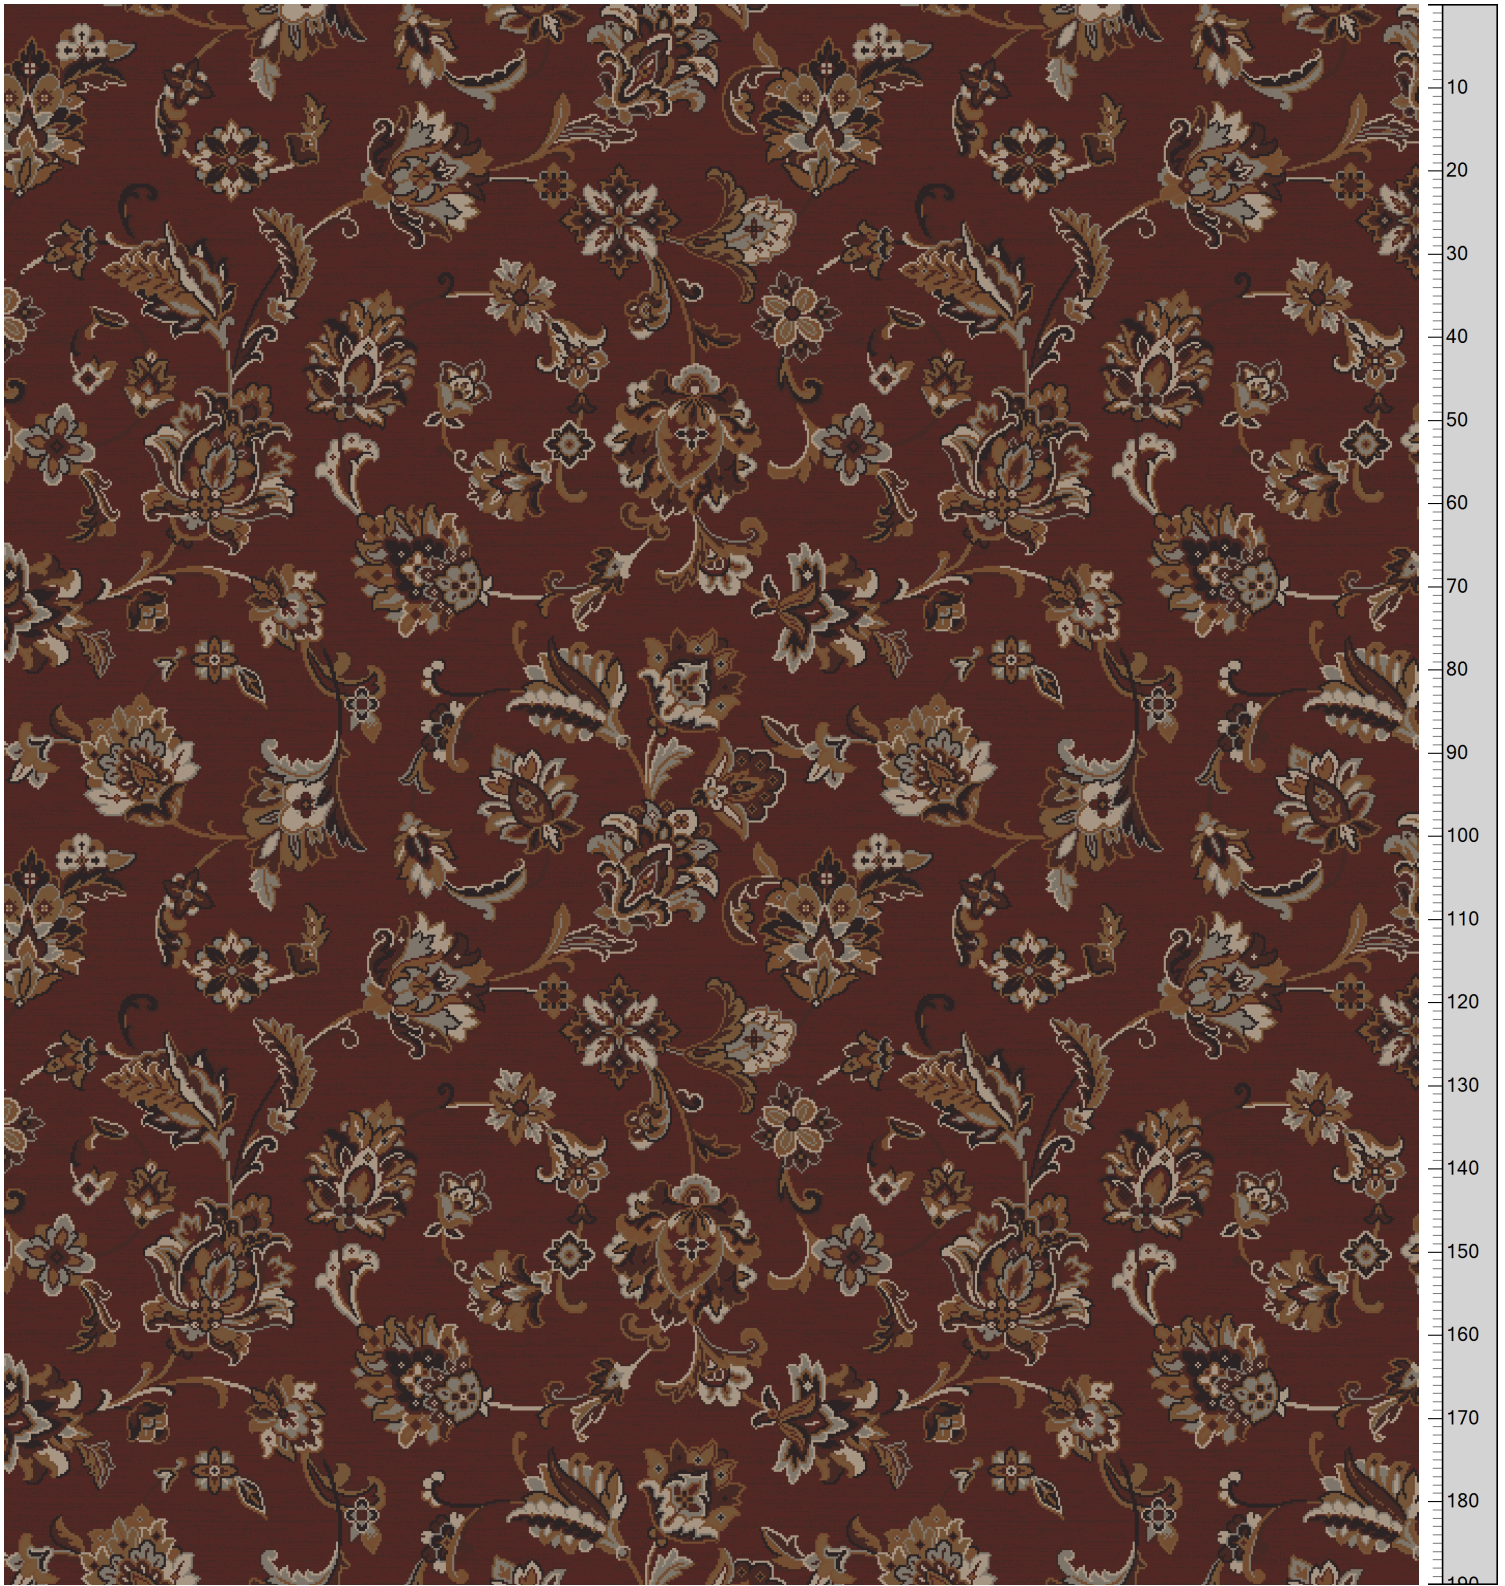

Design: RF5595416  
Version: \*EF80870-2\*

Date: 14-JAN-2020 pnp  
Copyright: egetaepper a/s - pia  
Approved by:

CLASSIC - Isfahan  
Standard Palette 5595

Repeat: X=97.5cm Y=97.5cm (Size Shown: X=173.23cm Y=190.12cm)

@-0	A-1	B-2	C-3	D-4	E-5	F-6	G-7	H-8	I-9
0-0-0	5595AC65 Accent 65	5595AC60 Accent 60	0-0-0	K28601 5595-BC1	K28602 5595-BC2	5595AC54 Accent 54	5595AC49 Accent 49	5595AC65 Accent 65	5595AC67 Accent 67

Colors are approximation only. Physical sample must be approved for ordering.