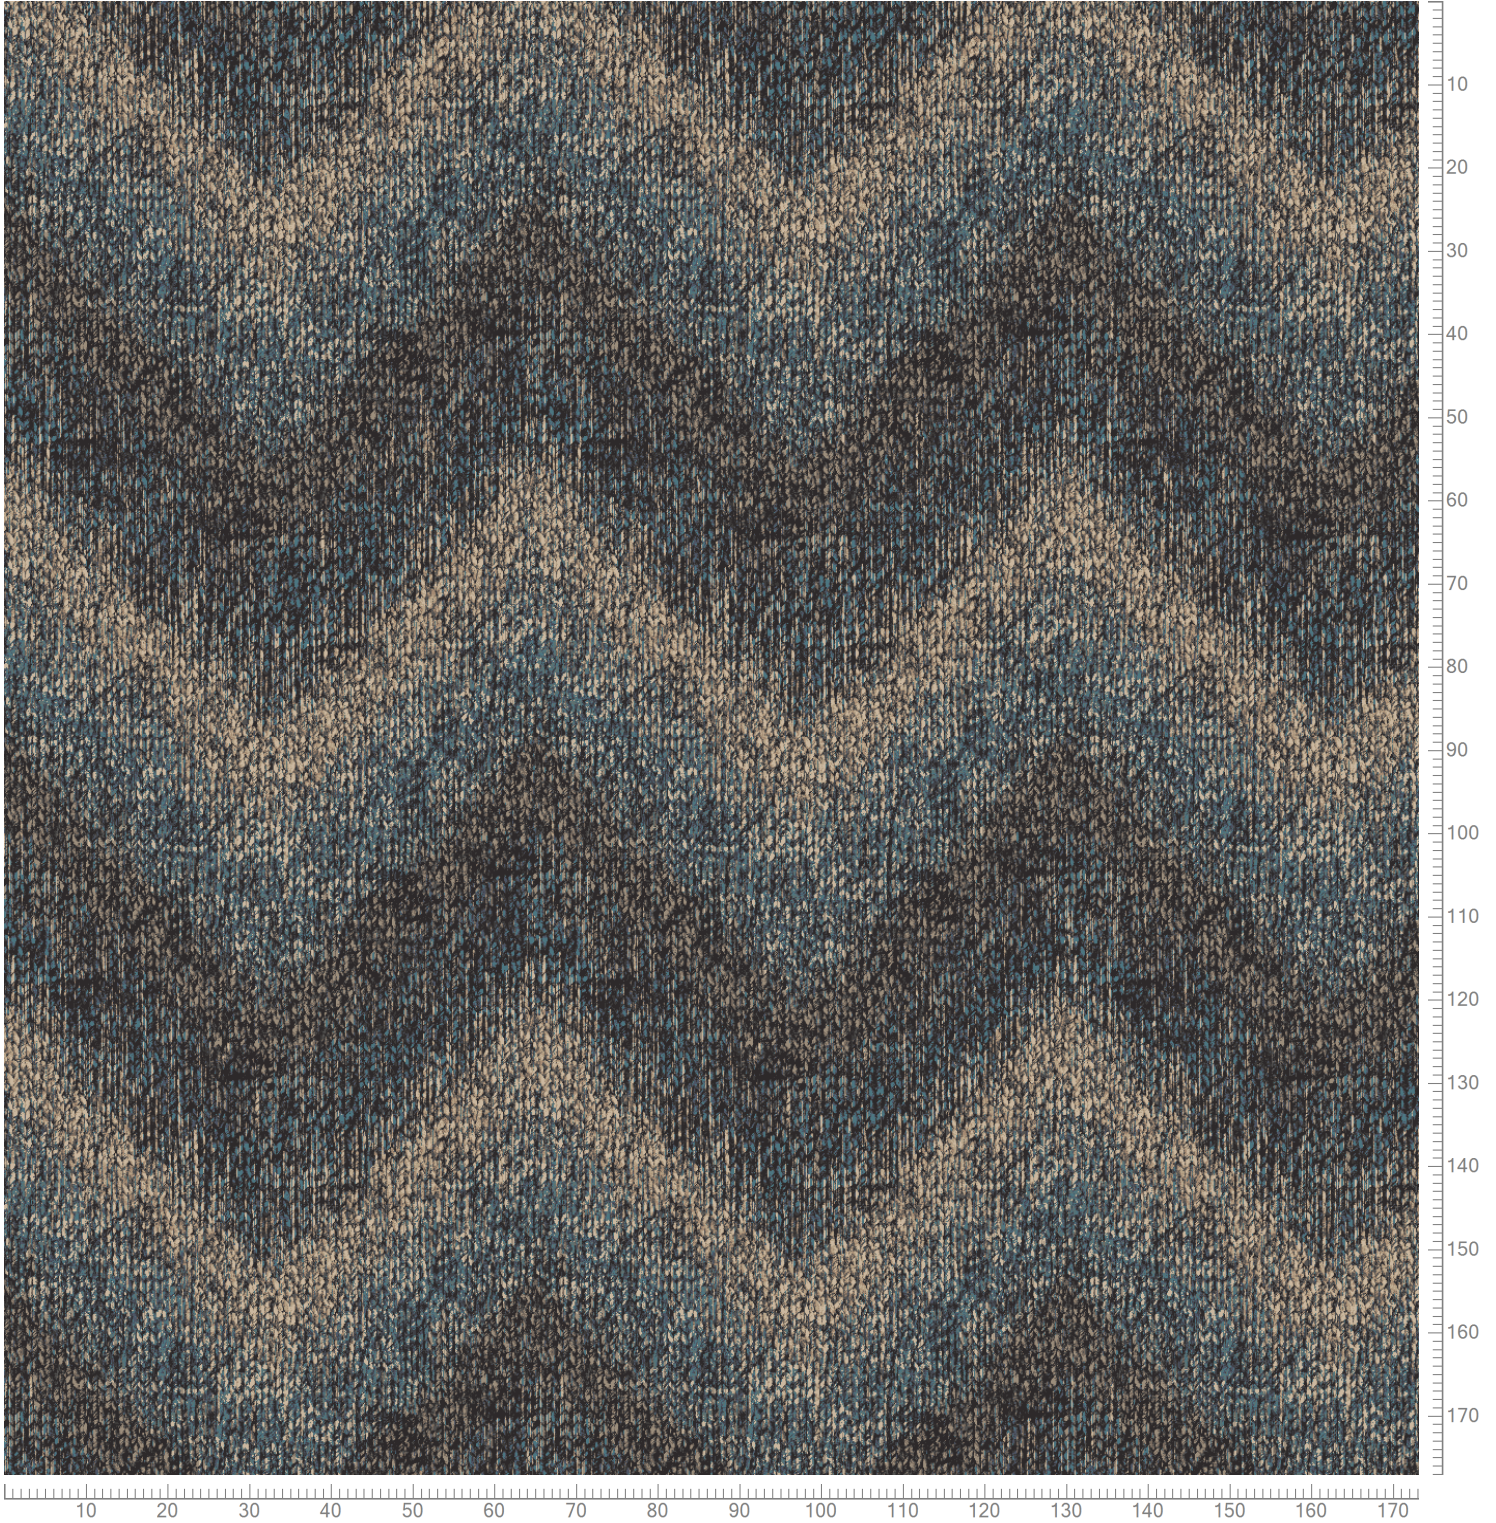

ARTS & CRAFTS - Zigzag Knit
Standard Palette 5575

Repeat: X=195.1cm Y=195.1cm (Size Shown: X=173.23cm Y=177.17cm)

@-0	A-1	B-2	C-3	D-4	E-5	F-6	G-7	H-8	I-9	J-10	K-11	L-12	M-13	N-14	O-15
0-0-0	K28328 5575-BC1	5575AC13 Accent 13	K28329 5575-BC2	K28378 5575-BC3	5575AC19 Accent 19	K28366 5575-BC5	0-0-0	K28328 5575-BC1	5575AC24 Accent 24	K28380 5575-BC7	5575AC26 Accent 26	5575AC27 Accent 27	K28366 5575-BC5	0-0-0	0-0-0
16	17	18	19	20	21	22	23	24	25	26	27	28	29		
5575AC14 Accent 14	K28378 5575-BC3	5575AC19 Accent 19	5575AC22 Accent 22	K28366 5575-BC5	K28366 5575-BC5	0-0-0	0-0-0	K28380 5575-BC7	5575AC26 Accent 26	5575AC22 Accent 22	5575AC22 Accent 22	K28366 5575-BC5	K28366 5575-BC5		

Colors are approximation only. Physical sample must be approved for ordering.